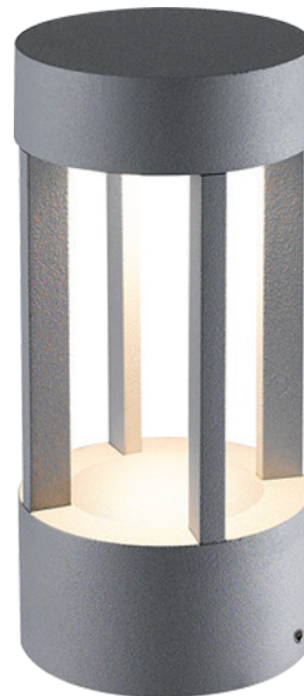

BOWLER ROUND-W/G

view

1 BOWLER ROUND-W 7W

2 BOWLER ROUND-G 200 7W

size

1

2

BOWLER ROUND-W/G

LED outdoor wall-mounted lighting 7W, IP65.

The luminaire has an ergonomic and convenient design, and is suitable for accentual lighting.

Suitable for use as outdoor lighting. The driver and the power supply are located inside the housing.

Housing:	Pressure die-cast aluminum alloy with polyester powder paint. Body and glass are fitted with silicone sealants.
Fasteners:	Stainless steel, T=2.00mm
Glass:	tempered glass, 3.0 mm
Optical system:	Optical lens. Efficiency >85%
Optics with angles:	40°, 33°
Housing color:	Black, Grey, White
Operating temperature:	-40°C – +45°C (at startup: -20°C)
Weight:	0.67 kg
Number of diodes (monochromatic)	1X7W

Article	Name	Power, W	Dimensions, mm	Beam angle°	Light flow, lm	Color rendering index	Power factor (PF)
69503160	Bowler Round-W 7W 3000K 220V IP65	7 W	90 x 160	40°	359 lm	82	0,53
69503170	Bowler Round-G 200 7W 3000K 220V IP65	7 W	90 x 200	33°	426 lm	82	0,54