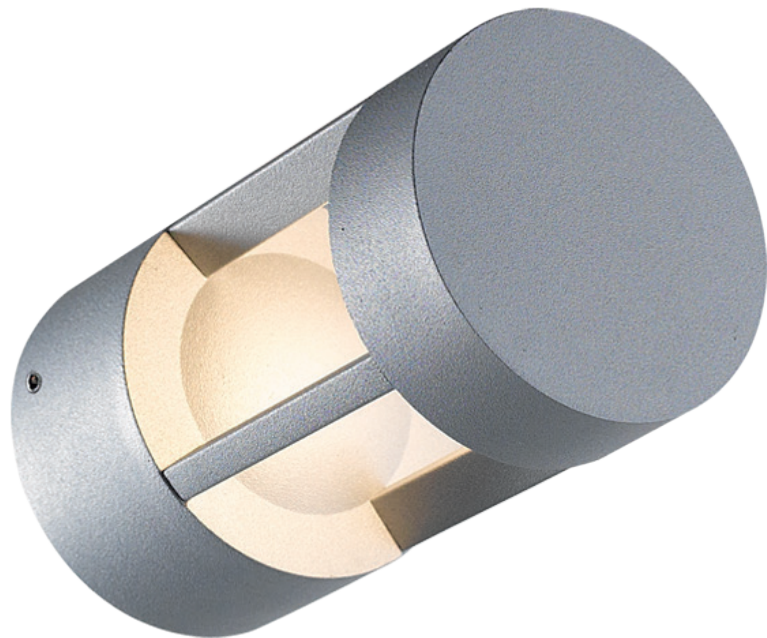

BOWLER ROUND-W/G

view

1 BOWLER ROUND-W 7W

2 BOWLER ROUND-G 200 7W

size

1

2

BOWLER ROUND-W/G

LED outdoor wall-mounted lighting 7W, IP65.

The luminaire has an ergonomic and convenient design, and is suitable for accentual lighting.

Suitable for use as outdoor lighting. The driver and the power supply are located inside the housing.

Housing:	Pressure die-cast aluminum alloy with polyester powder paint. Body and glass are fitted with silicone sealants.
Fasteners:	Stainless steel, T=2.00mm
Glass:	tempered glass, 3.0 mm
Optical system:	Optical lens. Efficiency >85%
Optics with angles:	40°, 33°
Housing color:	Black, Grey, White
Operating temperature:	-40°C – +45°C (at startup: -20°C)
Weight:	0.67 kg
Number of diodes (monochromatic)	1X7W

Article	Name	Power, W	Dimensions, mm	Beam angle°	Light flow, lm	Color rendering index	Power factor (PF)
69503160	Bowler Round-W 7W 3000K 220V IP65	7 W	90 x 160	40°	359 lm	82	0,53
69503170	Bowler Round-G 200 7W 3000K 220V IP65	7 W	90 x 200	33°	426 lm	82	0,54