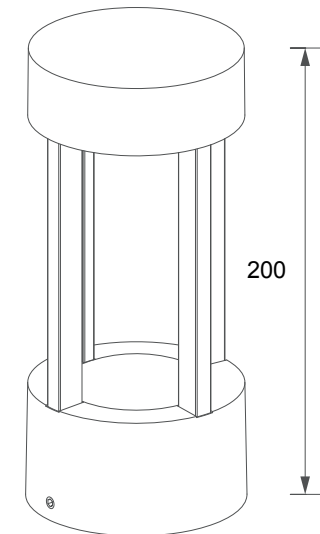

BOWLER ROUND-W/G

view

1 BOWLER ROUND-W 7W

2 BOWLER ROUND-G 200 7W

size

1

2

BOWLER ROUND-W/G

LED outdoor wall-mounted lighting 7W, IP65.

The luminaire has an ergonomic and convenient design, and is suitable for accentual lighting.

Suitable for use as outdoor lighting. The driver and the power supply are located inside the housing.

Housing:	Pressure die-cast aluminum alloy with polyester powder paint. Body and glass are fitted with silicone sealants.
Fasteners:	Stainless steel, T=2.00mm
Glass:	tempered glass, 3.0 mm
Optical system:	Optical lens. Efficiency >85%
Optics with angles:	40°, 33°
Housing color:	Black, Grey, White
Operating temperature:	-40°C – +45°C (at startup: -20°C)
Weight:	0.67 kg
Number of diodes (monochromatic)	1X7W

Article	Name	Power, W	Dimensions, mm	Beam angle°	Light flow, lm	Color rendering index	Power factor (PF)
69503160	Bowler Round-W 7W 3000K 220V IP65	7 W	90 x 160	40°	359 lm	82	0,53
69503170	Bowler Round-G 200 7W 3000K 220V IP65	7 W	90 x 200	33°	426 lm	82	0,54