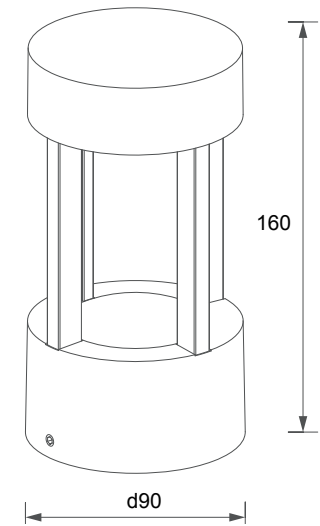

BOWLER ROUND-W/G

view

1 BOWLER ROUND-W 7W

2 BOWLER ROUND-G 200 7W

size

1

2

BOWLER ROUND-W/G

LED outdoor wall-mounted lighting 7W, IP65.

The luminaire has an ergonomic and convenient design, and is suitable for accentual lighting.

Suitable for use as outdoor lighting. The driver and the power supply are located inside the housing.

Housing:	Pressure die-cast aluminum alloy with polyester powder paint. Body and glass are fitted with silicone sealants.
Fasteners:	Stainless steel, T=2.00mm
Glass:	tempered glass, 3.0 mm
Optical system:	Optical lens. Efficiency >85%
Optics with angles:	40°, 33°
Housing color:	Black, Grey, White
Operating temperature:	-40°C – +45°C (at startup: -20°C)
Weight:	0.67 kg
Number of diodes (monochromatic)	1X7W

Article	Name	Power, W	Dimensions, mm	Beam angle°	Light flow, lm	Color rendering index	Power factor (PF)
69503160	Bowler Round-W 7W 3000K 220V IP65	7 W	90 x 160	40°	359 lm	82	0,53
69503170	Bowler Round-G 200 7W 3000K 220V IP65	7 W	90 x 200	33°	426 lm	82	0,54