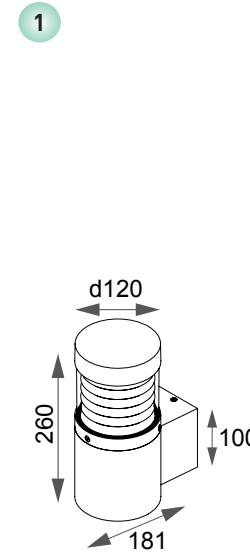

view

- 1 BRUMI-W
- 2 BRUMI-G 265
- 3 BRUMI-G 650

size

BRUMI

LED outdoor lighting 12W, IP65.

The luminaire has an ergonomic and convenient design, and is suitable for accentual lighting.

Suitable for use as outdoor lighting. The driver and the power supply are located inside the housing.

Housing:	Pressure die-cast aluminum alloy with polyester powder paint. Body and glass are fitted with silicone sealants.
Fasteners:	Stainless steel, T=2.00mm
Glass:	tempered glass, 3.0 mm
Optical system:	Optical lens. Efficiency >85%
Optics with angles:	50°
Housing color:	Black, Grey, White
Operating temperature:	-40°C – +45°C (at startup: -20°C)
Weight:	1.88 kg/ 1.40 kg
Number of diodes (monochromatic)	1X12W

Article	Name	Power, W	Dimensions, mm	Beam angle°	Light flow, lm	Color rendering index	Power factor (PF)
69503240	Brumi-W 12W 3000K 220V IP65	12 W	181 x 120 x 260	51°	131 lm	80	0,93
69503250	Brumi-G 265 12W 3000K 220V IP65	12 W	181 x 120 x 265	51°	131 lm	80	0,93
69503260	Brumi-G 650 12W 3000K 220V IP65	12 W	181 x 120 (650)	51°	131 lm	80	0,93