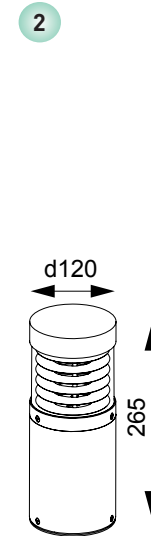

view

- 1 BRUMI-W
- 2 BRUMI-G 265
- 3 BRUMI-G 650

size

BRUMI

LED outdoor lighting 12W, IP65.

The luminaire has an ergonomic and convenient design, and is suitable for accentual lighting.

Suitable for use as outdoor lighting. The driver and the power supply are located inside the housing.

Housing:	Pressure die-cast aluminum alloy with polyester powder paint. Body and glass are fitted with silicone sealants.
Fasteners:	Stainless steel, T=2.00mm
Glass:	tempered glass, 3.0 mm
Optical system:	Optical lens. Efficiency >85%
Optics with angles:	50°
Housing color:	Black, Grey, White
Operating temperature:	-40°C – +45°C (at startup: -20°C)
Weight:	1.88 kg/ 1.40 kg
Number of diodes (monochromatic)	1X12W

Article	Name	Power, W	Dimensions, mm	Beam angle°	Light flow, lm	Color rendering index	Power factor (PF)
69503240	Brumi-W 12W 3000K 220V IP65	12 W	181 x 120 x 260	51°	131 lm	80	0,93
69503250	Brumi-G 265 12W 3000K 220V IP65	12 W	181 x 120 x 265	51°	131 lm	80	0,93
69503260	Brumi-G 650 12W 3000K 220V IP65	12 W	181 x 120 (650)	51°	131 lm	80	0,93