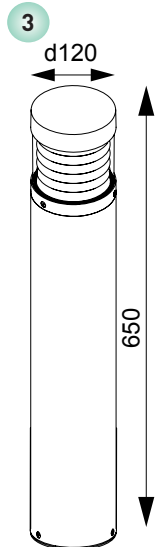

view

- 1 BRUMI-W
- 2 BRUMI-G 265
- 3 BRUMI-G 650

size

BRUMI

LED outdoor lighting 12W, IP65.

The luminaire has an ergonomic and convenient design, and is suitable for accentual lighting.

Suitable for use as outdoor lighting. The driver and the power supply are located inside the housing.

Housing:	Pressure die-cast aluminum alloy with polyester powder paint. Body and glass are fitted with silicone sealants.
Fasteners:	Stainless steel, T=2.00mm
Glass:	tempered glass, 3.0 mm
Optical system:	Optical lens. Efficiency >85%
Optics with angles:	50°
Housing color:	Black, Grey, White
Operating temperature:	-40°C – +45°C (at startup: -20°C)
Weight:	1.88 kg/ 1.40 kg
Number of diodes (monochromatic)	1X12W

Article	Name	Power, W	Dimensions, mm	Beam angle°	Light flow, lm	Color rendering index	Power factor (PF)
69503240	Brumi-W 12W 3000K 220V IP65	12 W	181 x 120 x 260	51°	131 lm	80	0,93
69503250	Brumi-G 265 12W 3000K 220V IP65	12 W	181 x 120 x 265	51°	131 lm	80	0,93
69503260	Brumi-G 650 12W 3000K 220V IP65	12 W	181 x 120 (650)	51°	131 lm	80	0,93