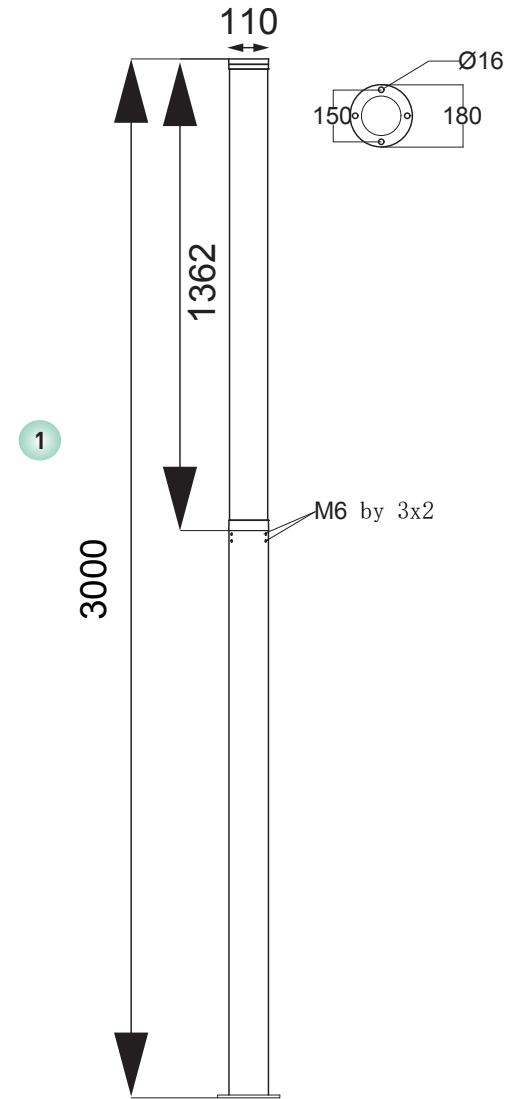

view

RAL

size

1 overall dimensions

LOGIC

The series of light intended for landscape lighting, shopping centres and business-centres.

Housing:	Pressure die-cast aluminum alloy with polyester powder paint.
Beam angle:	diffused light
Housing color:	RAL
Color temperature, K:	2700K - 6500K, RGB
Color rendering index, CRI:	>70
Control system:	Switch On\Off, DMX-512, RDM
Input voltage, V:	220V
Ingress Protection Rating, IP:	IP65
Operating temperature:	-40°C to +45°C
Guaranteed lifetime, hours:	>35 000h

Article	Name	Power, W	Dimensions, mm	Input voltage, V	Beam angle, degrees	Color Temperature, K	Weight, kg
692040020	LOGIC 110 40W 2700K 220V IP65	40W	d110x3000	220V	diffused light	2700K	10.3kg
692040030	LOGIC 110 40W 3000K 220V IP65	40W	d110x3000	220V	diffused light	3000K	10.3kg
692040040	LOGIC 110 40W 4000K 220V IP65	40W	d110x3000	220V	diffused light	4000K	10.3kg
692040050	LOGIC 110 40W 5000K 220V IP65	40W	d110x3000	220V	diffused light	5000K	10.3kg
692040060	LOGIC 110 40W 6500K 220V IP65	40W	d110x3000	220V	diffused light	6500K	10.3kg
692020070	LOGIC 110 20W RGB 220V IP65	20W	d110x3000	220V	diffused light	RGB	10.3kg