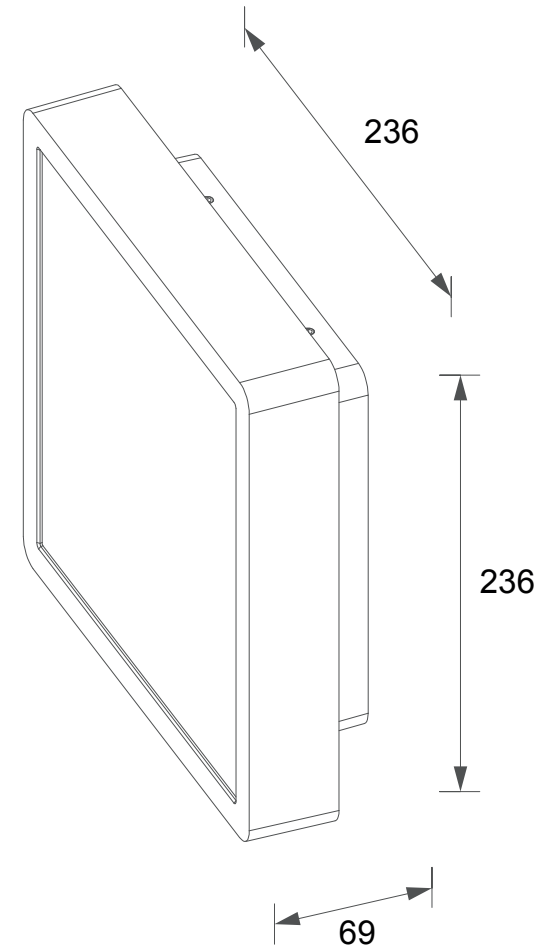

SOFTEYE QUADRO

view

1 overall dimensions

size

1

SOFTEYE QUADRO

LED outdoor ceiling-wall lighting 18W, IP65.

The luminaire is a compact and convenient solution for floodlighting and accentual lighting of entry elements. Suitable for use as outdoor lighting instead of devices with gas-discharge lamps. The driver and the power supply are located inside the housing.

Housing:	Pressure die-cast aluminum alloy with polyester powder paint. Body and glass are fitted with silicone sealants.
Fasteners:	Stainless steel, T=2.00mm
Glass:	tempered glass, 3.0 mm
Optical system:	Optical lens. Efficiency >85%
Optics with angles:	110°.
Housing color:	Black, Grey, White
Operating temperature:	-40°C – +45°C (at startup: -20°C)
Weight:	1.78 kg
Number of diodes (monochromatic):	100

Article	Name	Power, W	Dimensions, mm	Beam angle°	Light flow, lm	Color rendering index	Power factor (PF)
69505015	SoftEye Quadro 18W 4000K 220V IP65	18 W	236 x 69	110°	1107 lm	74	0,95