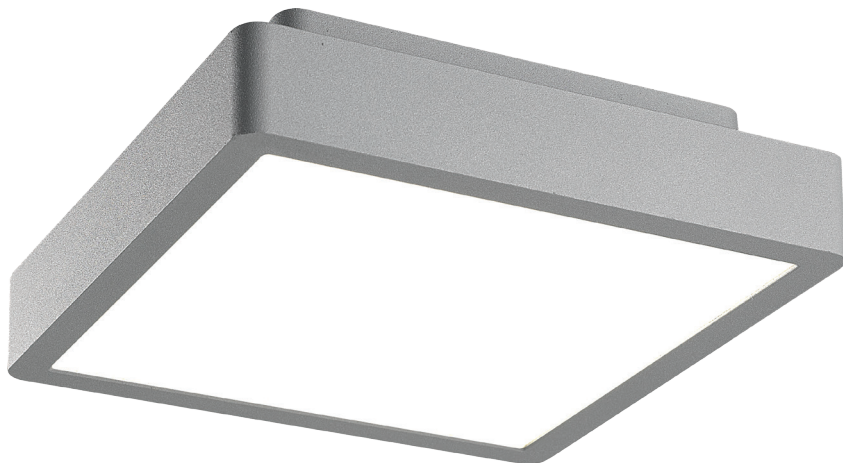

SOFTEYE QUADRO

view

1 overall dimensions

size

1

SOFTEYE QUADRO

LED outdoor ceiling-wall lighting 18W, IP65.

The luminaire is a compact and convenient solution for floodlighting and accentual lighting of entry elements. Suitable for use as outdoor lighting instead of devices with gas-discharge lamps. The driver and the power supply are located inside the housing.

Housing:	Pressure die-cast aluminum alloy with polyester powder paint. Body and glass are fitted with silicone sealants.
Fasteners:	Stainless steel, T=2.00mm
Glass:	tempered glass, 3.0 mm
Optical system:	Optical lens. Efficiency >85%
Optics with angles:	110°.
Housing color:	Black, Grey, White
Operating temperature:	-40°C – +45°C (at startup: -20°C)
Weight:	1.78 kg
Number of diodes (monochromatic):	100

Article	Name	Power, W	Dimensions, mm	Beam angle°	Light flow, lm	Color rendering index	Power factor (PF)
69505015	SoftEye Quadro 18W 4000K 220V IP65	18 W	236 x 69	110°	1107 lm	74	0,95