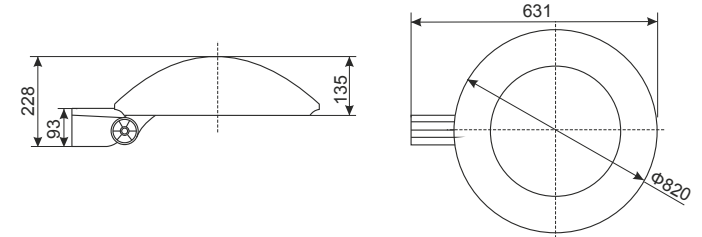

view

RAL

size

1 overall dimensions

1

STOWN

Floor type lighting for mounting with pole in parks, squares.

Housing:	Pressure die-cast aluminum alloy with polyester powder paint.
Mounting type:	to the pole up to d48-60mm
Beam angle:	60°, 90°, 60x120°, 90x120°
Housing color:	Metallic, RAL
Color temperature, K:	3000K - 6000K
Color rendering index, CRI:	>70
IK:	08
Control system:	Switch On/Off
Input voltage, V:	220V
Ingress Protection Rating, IP:	IP65
Operating temperature:	-40°C to +45°C
Guaranteed lifetime, hours:	>50 000h

Article	Name	Power, W	Dimensions, mm	Input voltage, V	Beam angle, degrees	Color Temperature, K	Weight, kg
705080010	STOWN 80W 220V IP65	80W	d520x228 / d48-60	60°, 90°, 60x120°, 90x120°	3000K-6000K	220V	10kg
705100010	STOWN 100W 220V IP65	100W	d520x228 / d48-60	60°, 90°, 60x120°, 90x120°	3000K-6000K	220V	10kg