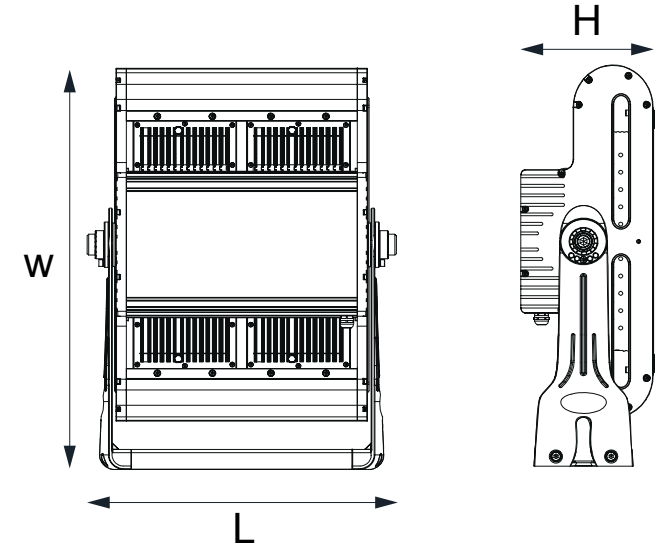

# TEXUS PRO 300\500\1000

view

RAL

1 overall dimensions

size

# TEXUS PRO 300\500\1000

Multifunctional floodlight for general purpose areas.

<b>Housing:</b>	Pressure die-cast aluminum alloy with polyester powder paint
<b>Housing color:</b>	Black, Grey, RAL
<b>Beam angle:</b>	15°, 30°, 60°
<b>IES protection classes:</b>	Class I (SELV)
<b>Color temperature, K:</b>	3000K - 6500K
<b>Color rendering index, Ra:</b>	>70
<b>Input voltage, V:</b>	220V
<b>Control system:</b>	Switch On\Off
<b>Power factor (PF):</b>	0.95
<b>Ingress Protection Rating, IP:</b>	IP66
<b>Operating temperature:</b>	-40°C ~ +50°C
<b>Guaranteed lifetime, hours:</b>	>75 000h

Article	Name	Power, W	Dimensions, mm	Input voltage, V	Beam angle, degrees	Color temperature, K	Weight, kg
786010120	TEXUS PRO 300W 220V IP66	300W	274x603x194	220V	15°, 30°, 60°	3000K-6500K	11.2kg
786010130	TEXUS PRO 500W 220V IP66	500W	450x603x195	220V	15°, 30°, 60°	3000K-6500K	18.3kg
786010140	TEXUS PRO 1000W 220V IP66	1000W	740x603x195	220V	15°, 30°, 60°	3000K-6500K	32.2kg