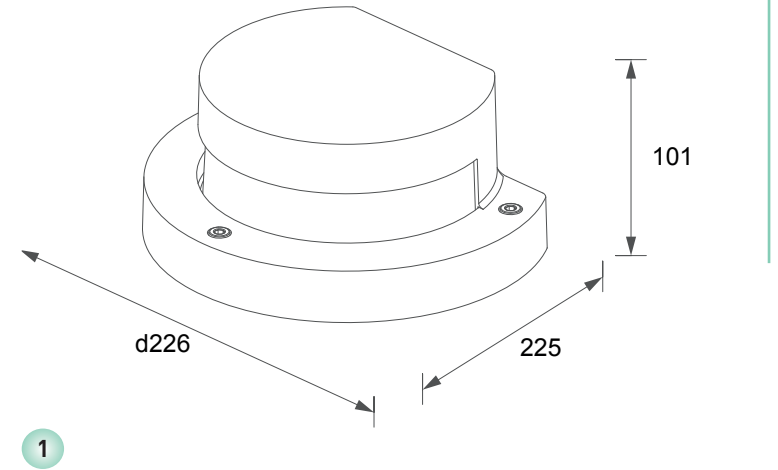

view

1 overall dimensions

size

TONEL MIDI

LED outdoor wall-mounted lighting 8W, IP65.

The luminaire has an ergonomic and convenient design, and is suitable for accentual lighting.

Suitable for use as outdoor lighting. The driver and the power supply are located inside the housing.

Housing:	Pressure die-cast aluminum alloy with polyester powder paint. Body and glass are fitted with silicone sealants.
Fasteners:	Stainless steel, T=2.00mm
Glass:	tempered glass, 3.0 mm
Optical system:	Optical lens. Efficiency >85%
Optics with angles:	61°-63°
Housing color:	Black, Grey, White
Operating temperature:	-40°C – +45°C (at startup: -20°C)
Weight:	0.55 kg/ 0.44 kg
Number of diodes (monochromatic)	1X5W

Article	Name	Power, W	Dimensions, mm	Beam angle°	Light flow, lm	Color rendering index	Power factor (PF)
69503010	Tonel Midi 8W 3000K 220V IP65	8 W	226 x 225 x 101	200°	248 lm	80	0,85