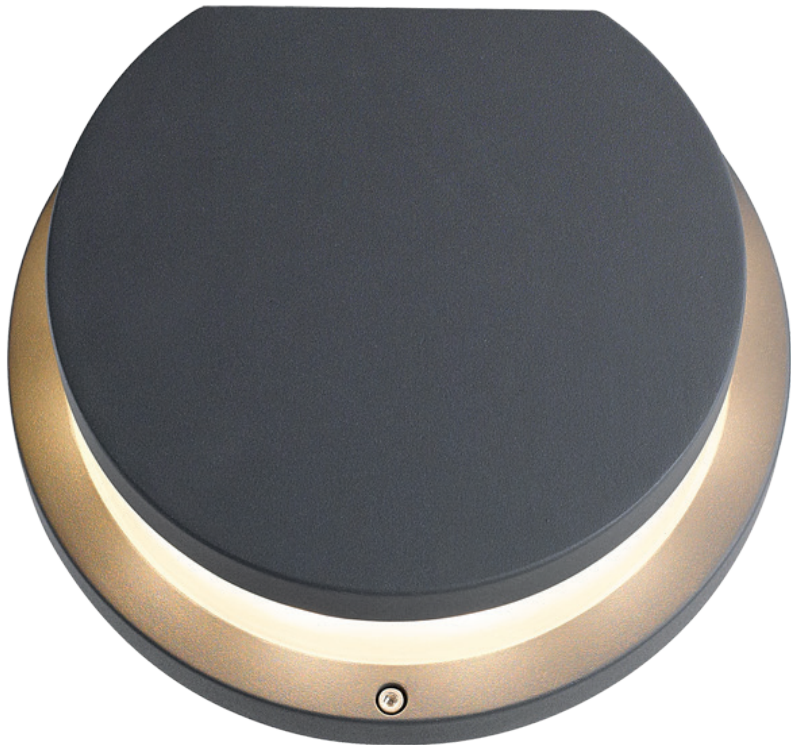

view

1 overall dimensions

size

TONEL MIDI

LED outdoor wall-mounted lighting 8W, IP65.

The luminaire has an ergonomic and convenient design, and is suitable for accentual lighting.

Suitable for use as outdoor lighting. The driver and the power supply are located inside the housing.

Housing:	Pressure die-cast aluminum alloy with polyester powder paint. Body and glass are fitted with silicone sealants.
Fasteners:	Stainless steel, T=2.00mm
Glass:	tempered glass, 3.0 mm
Optical system:	Optical lens. Efficiency >85%
Optics with angles:	61°-63°
Housing color:	Black, Grey, White
Operating temperature:	-40°C – +45°C (at startup: -20°C)
Weight:	0.55 kg/ 0.44 kg
Number of diodes (monochromatic)	1X5W

Article	Name	Power, W	Dimensions, mm	Beam angle°	Light flow, lm	Color rendering index	Power factor (PF)
69503010	Tonel Midi 8W 3000K 220V IP65	8 W	226 x 225 x 101	200°	248 lm	80	0,85