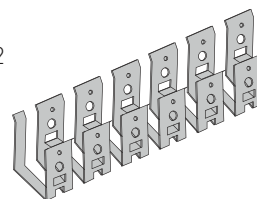

view

Straight cable entry

Side cable entry

Lower cable entry

BAND AGIVA BASIC. ACCESSORIES

	view	size		view
Aluminum straight line mounting channel BAND AGIVA BASIC M (SIDE) 17×17				Straight cable entry
Aluminum curving mounting channel (vertical curvature) BAND AGIVA BASIC M (SIDE) 17×17				Side cable entry
Mounting clip cut off from straight line mounting channel BAND AGIVA BASIC M (SIDE) 17×17				Lower cable entry
Stainless flexible mounting channel BAND AGIVA BASIC M (SIDE) 17×17				Reverse cable entry
Stainless mounting clip BAND AGIVA BASIC M (SIDE) 17×17				

view

Aluminum straight line mounting channel
BAND AGIVA BASIC [SQUARE S] 8x17

size

Mounting clip cut off from straight line mounting channel
BAND AGIVA BASIC [SQUARE S] 8x17

view

Straight cable entry

Side cable entry

Lower cable entry

BAND AGIVA BASIC. ACCESSORIES

view

size

Aluminum straight line mounting channel
BAND AGIVA BASIC [SQUARE M] (SIDE) 12x22

Stainless flexible mounting channel
BAND AGIVA BASIC [SQUARE M] (SIDE) 12x22

Stainless mounting clip
BAND AGIVA BASIC [SQUARE M] (SIDE) 12x22

Aluminum curving mounting channel
BAND AGIVA BASIC [SQUARE M] (SIDE) 12x22

view

Straight cable entry

Side cable entry

Lower cable entry

view

size