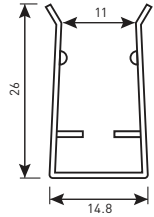

view

size

Stainless mounting clip
BAND AGIVA BASIC [ROUND CAP] (SIDE) 12x30

view