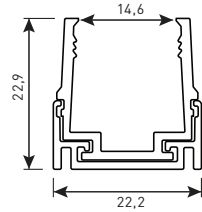

size

Aluminum straight line mounting channel
BAND AGIVA BASIC M (TOP) 17×17

Aluminum curving mounting channel
(vertical curvature)
BAND AGIVA BASIC M (TOP) 17×17

Mounting clip cut off from straight line mounting channel
BAND AGIVA BASIC M (TOP) 17×17

Stainless flexible mounting channel
BAND AGIVA BASIC M (TOP) 17×17

Stainless mounting clip
BAND AGIVA BASIC M (TOP) 17×17

view

Straight cable entry

Side cable entry

Lower cable entry

Reverse cable entry

view

size

Aluminum straight line mounting channel
BAND AGIVA BASIC L (TOP) 17x17

Transparent plastic mounting channel
BAND AGIVA BASIC L (TOP) 17x17

Transparent plastic mounting clip
BAND AGIVA BASIC L (TOP) 17x17

Stainless mounting clip
BAND AGIVA BASIC [SQUARE M] (SIDE) 12x22

Aluminum curving mounting channel
BAND AGIVA BASIC [SQUARE M] (SIDE) 12x22

view

Straight cable entry

Side cable entry

Lower cable entry

view

size