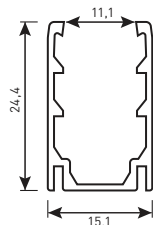

view

Straight cable entry

Side cable entry

Lower cable entry

BAND AGIVA BASIC. ACCESSORIES

	view	size		view
Aluminum straight line mounting channel BAND AGIVA BASIC M (SIDE) 17×17				Straight cable entry
Aluminum curving mounting channel (vertical curvature) BAND AGIVA BASIC M (SIDE) 17×17				Side cable entry
Mounting clip cut off from straight line mounting channel BAND AGIVA BASIC M (SIDE) 17×17				Lower cable entry
Stainless flexible mounting channel BAND AGIVA BASIC M (SIDE) 17×17				Reverse cable entry
Stainless mounting clip BAND AGIVA BASIC M (SIDE) 17×17				

view

Aluminum straight line mounting channel
BAND AGIVA BASIC [SQUARE S] 8x17

size

Mounting clip cut off from straight line mounting channel
BAND AGIVA BASIC [SQUARE S] 8x17

view

Straight cable entry

Side cable entry

Lower cable entry

BAND AGIVA BASIC. ACCESSORIES

view

size

Aluminum straight line mounting channel
BAND AGIVA BASIC [SQUARE M] (SIDE) 12x22

Stainless flexible mounting channel
BAND AGIVA BASIC [SQUARE M] (SIDE) 12x22

Stainless mounting clip
BAND AGIVA BASIC [SQUARE M] (SIDE) 12x22

Aluminum curving mounting channel
BAND AGIVA BASIC [SQUARE M] (SIDE) 12x22

view

Straight cable entry

Side cable entry

Lower cable entry

view

size