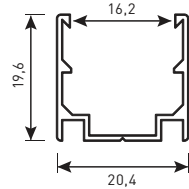

Mounting clip cut off from straight line mounting channel
BAND AGIVA BASIC S (TOP) 14x14

size

view

Straight cable entry

Side cable entry

Lower cable entry

BAND AGIVA BASIC. ACCESSORIES

view

size

Aluminum straight line mounting channel
BAND AGIVA BASIC M (TOP) 17×17

Aluminum curving mounting channel
(vertical curvature)
BAND AGIVA BASIC M (TOP) 17×17

Mounting clip cut off from straight line mounting channel
BAND AGIVA BASIC M (TOP) 17×17

view

Straight cable entry

Side cable entry

Lower cable entry

BAND AGIVA BASIC. ACCESSORIES

	view	size		view
Aluminum straight line mounting channel BAND AGIVA BASIC M (SIDE) 17×17				Straight cable entry
Aluminum curving mounting channel (vertical curvature) BAND AGIVA BASIC M (SIDE) 17×17				Side cable entry
Mounting clip cut off from straight line mounting channel BAND AGIVA BASIC M (SIDE) 17×17				Lower cable entry
Stainless flexible mounting channel BAND AGIVA BASIC M (SIDE) 17×17				Reverse cable entry
Stainless mounting clip BAND AGIVA BASIC M (SIDE) 17×17				

Stainless mounting clip
BAND AGIVA BASIC [SQUARE M] (SIDE) 12x22

Aluminum curving mounting channel
BAND AGIVA BASIC [SQUARE M] (SIDE) 12x22

view

Straight cable entry

Side cable entry

Lower cable entry

view

size