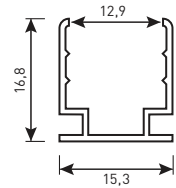

BAND AGIVA BASIC. ACCESSORIES

- 1 AGIVA BASIC CONNECTION KIT
- 2 CONNECTOR IP68
- 3 ROTATE BRACKET
- 4 ENDCAP

view

Aluminum straight line mounting channel
BAND AGIVA BASIC S (TOP) 14x14

Aluminum curving mounting channel
(vertical curvature)
BAND AGIVA BASIC S (TOP) 14x14

Mounting clip cut off from straight line mounting channel
BAND AGIVA BASIC S (TOP) 14x14

size

view

Straight cable entry

Side cable entry

Lower cable entry

BAND AGIVA BASIC. ACCESSORIES

view

size

Aluminum straight line mounting channel
BAND AGIVA BASIC M (TOP) 17×17

Aluminum curving mounting channel
(vertical curvature)
BAND AGIVA BASIC M (TOP) 17×17

Mounting clip cut off from straight line mounting channel
BAND AGIVA BASIC M (TOP) 17×17

Stainless mounting clip
BAND AGIVA BASIC [SQUARE M] (SIDE) 12x22

Aluminum curving mounting channel
BAND AGIVA BASIC [SQUARE M] (SIDE) 12x22

view

Straight cable entry

Side cable entry

Lower cable entry

view

size