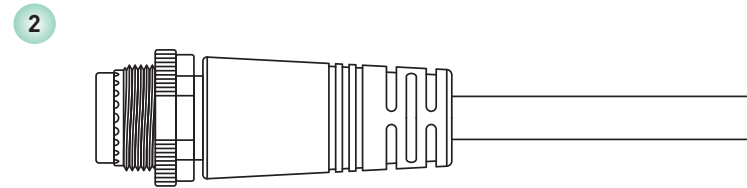

BAND AGIVA BASIC. ACCESSORIES

- 1 AGIVA BASIC CONNECTION KIT
- 2 CONNECTOR IP68
- 3 ROTATE BRACKET
- 4 ENDCAP