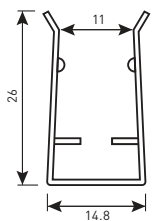

view

Straight cable entry

Side cable entry

Lower cable entry

BAND AGIVA BASIC. ACCESSORIES

	view	size		view
Aluminum straight line mounting channel BAND AGIVA BASIC M (SIDE) 17×17				Straight cable entry
Aluminum curving mounting channel (vertical curvature) BAND AGIVA BASIC M (SIDE) 17×17				Side cable entry
Mounting clip cut off from straight line mounting channel BAND AGIVA BASIC M (SIDE) 17×17				Lower cable entry
Stainless flexible mounting channel BAND AGIVA BASIC M (SIDE) 17×17				Reverse cable entry
Stainless mounting clip BAND AGIVA BASIC M (SIDE) 17×17				

view

Aluminum straight line mounting channel
BAND AGIVA BASIC [SQUARE S] 8x17

size

Mounting clip cut off from straight line mounting channel
BAND AGIVA BASIC [SQUARE S] 8x17

view

Straight cable entry

Side cable entry

Lower cable entry

BAND AGIVA BASIC. ACCESSORIES

view

size

Aluminum straight line mounting channel
BAND AGIVA BASIC [SQUARE M] (SIDE) 12x22

Stainless flexible mounting channel
BAND AGIVA BASIC [SQUARE M] (SIDE) 12x22

Stainless mounting clip
BAND AGIVA BASIC [SQUARE M] (SIDE) 12x22

Aluminum curving mounting channel
BAND AGIVA BASIC [SQUARE M] (SIDE) 12x22

view

Straight cable entry

Side cable entry

Lower cable entry

view

size