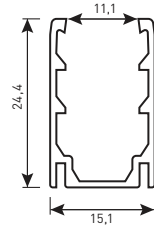

Lower cable entry

BAND AGIVA BASIC. ACCESSORIES

view

size

Aluminum straight line mounting channel
BAND AGIVA BASIC [SQUARE M] (SIDE) 12x22

Stainless flexible mounting channel
BAND AGIVA BASIC [SQUARE M] (SIDE) 12x22

Stainless mounting clip
BAND AGIVA BASIC [SQUARE M] (SIDE) 12x22

Aluminum curving mounting channel
BAND AGIVA BASIC [SQUARE M] (SIDE) 12x22

view

Straight cable entry

Side cable entry

Lower cable entry

view

size

Aluminum straight line mounting channel
BAND AGIVA BASIC [ROUND CAP] (SIDE) 12x30

Stainless flexible mounting channel
BAND AGIVA BASIC [ROUND CAP] (SIDE) 12x30

Stainless mounting clip
BAND AGIVA BASIC [ROUND CAP] (SIDE) 12x30

Aluminum curving mounting channel
BAND AGIVA BASIC [ROUND CAP] (SIDE) 12x30

view

Straight cable entry

Side cable entry

Lower cable entry