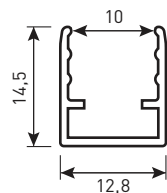

size

Aluminum straight line mounting channel
BAND AGIVA BASIC M (TOP) 17×17

Aluminum curving mounting channel
(vertical curvature)
BAND AGIVA BASIC M (TOP) 17×17

Mounting clip cut off from straight line mounting channel
BAND AGIVA BASIC M (TOP) 17×17

size

Aluminum straight line mounting channel
BAND AGIVA BASIC L (TOP) 17x17

Transparent plastic mounting channel
BAND AGIVA BASIC L (TOP) 17x17

Transparent plastic mounting clip
BAND AGIVA BASIC L (TOP) 17x17

view

Straight cable entry

Side cable entry

Lower cable entry

BAND AGIVA BASIC. ACCESSORIES

view

Aluminum straight line mounting channel
BAND AGIVA BASIC XS (TOP) 10×10

Aluminum curving mounting channel
(vertical curvature)
BAND AGIVA BASIC XS (TOP) 10×10

Mounting clip cut off from straight line mounting channel
BAND AGIVA BASIC XS (TOP) 10×10

size

view

Straight cable entry

Side cable entry

Lower cable entry

view

size