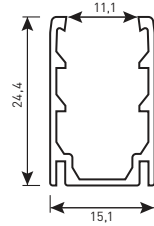

view

size

Aluminum straight line mounting channel
BAND AGIVA BASIC [ROUND CAP] (SIDE) 12x30