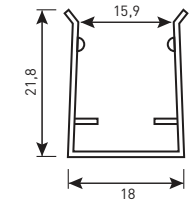

Mounting clip cut off from straight line mounting channel
BAND AGIVA BASIC S (TOP) 14x14

size

view

Straight cable entry

Side cable entry

Lower cable entry

BAND AGIVA BASIC. ACCESSORIES

view

size

Aluminum straight line mounting channel
BAND AGIVA BASIC M (TOP) 17×17

Aluminum curving mounting channel
(vertical curvature)
BAND AGIVA BASIC M (TOP) 17×17

Mounting clip cut off from straight line mounting channel
BAND AGIVA BASIC M (TOP) 17×17

Stainless flexible mounting channel
BAND AGIVA BASIC M (TOP) 17×17

Stainless mounting clip
BAND AGIVA BASIC M (TOP) 17×17

view

Straight cable entry

Side cable entry

Lower cable entry

Reverse cable entry

view

Mounting clip cut off from straight line mounting channel
BAND AGIVA BASIC XS (TOP) 10×10

size

view

Straight cable entry

Side cable entry

Lower cable entry

view

size