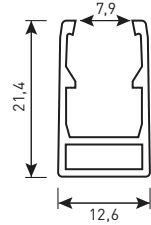

Mounting clip cut off from straight line mounting channel
BAND AGIVA BASIC XS (TOP) 10×10

size

view

Straight cable entry

Side cable entry

Lower cable entry

view

size

Aluminum straight line mounting channel
BAND AGIVA BASIC XS (SIDE) 10x10

Aluminum curving mounting channel
BAND AGIVA BASIC XS (SIDE) 10x10

Mounting clip cut off from straight line mounting channel
BAND AGIVA BASIC XS (SIDE) 10x10

view

Straight cable entry

Side cable entry

Lower cable entry

BAND AGIVA BASIC. ACCESSORIES

	view	size		view
Aluminum straight line mounting channel BAND AGIVA BASIC M (SIDE) 17×17				Straight cable entry
Aluminum curving mounting channel (vertical curvature) BAND AGIVA BASIC M (SIDE) 17×17				Side cable entry
Mounting clip cut off from straight line mounting channel BAND AGIVA BASIC M (SIDE) 17×17				Lower cable entry
Stainless flexible mounting channel BAND AGIVA BASIC M (SIDE) 17×17				Reverse cable entry
Stainless mounting clip BAND AGIVA BASIC M (SIDE) 17×17				

view

Aluminum straight line mounting channel
BAND AGIVA BASIC [SQUARE S] 8x17

size

Mounting clip cut off from straight line mounting channel
BAND AGIVA BASIC [SQUARE S] 8x17

view

Straight cable entry

Side cable entry