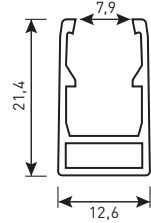

Mounting clip cut off from straight line mounting channel
BAND AGIVA BASIC XS (TOP) 10×10

size

view

Straight cable entry

Side cable entry

Lower cable entry

view

size

Aluminum straight line mounting channel
BAND AGIVA BASIC XS (SIDE) 10x10

Aluminum curving mounting channel
BAND AGIVA BASIC XS (SIDE) 10x10

Mounting clip cut off from straight line mounting channel
BAND AGIVA BASIC XS (SIDE) 10x10

view

Straight cable entry

Side cable entry

Lower cable entry

BAND AGIVA BASIC. ACCESSORIES

	view	size		view
Aluminum straight line mounting channel BAND AGIVA BASIC M (SIDE) 17×17				Straight cable entry
Aluminum curving mounting channel (vertical curvature) BAND AGIVA BASIC M (SIDE) 17×17				Side cable entry
Mounting clip cut off from straight line mounting channel BAND AGIVA BASIC M (SIDE) 17×17				Lower cable entry
Stainless flexible mounting channel BAND AGIVA BASIC M (SIDE) 17×17				Reverse cable entry
Stainless mounting clip BAND AGIVA BASIC M (SIDE) 17×17				

view

Aluminum straight line mounting channel
BAND AGIVA BASIC [SQUARE S] 8x17

size

Mounting clip cut off from straight line mounting channel
BAND AGIVA BASIC [SQUARE S] 8x17

view

Straight cable entry

Side cable entry