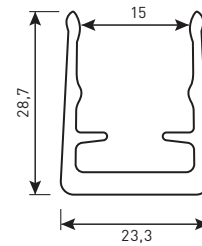

size

Aluminum straight line mounting channel
BAND AGIVA BASIC M (TOP) 17×17

Aluminum curving mounting channel
(vertical curvature)
BAND AGIVA BASIC M (TOP) 17×17

Mounting clip cut off from straight line mounting channel
BAND AGIVA BASIC M (TOP) 17×17

size

Aluminum straight line mounting channel
BAND AGIVA BASIC L (TOP) 17x17

Transparent plastic mounting channel
BAND AGIVA BASIC L (TOP) 17x17

Transparent plastic mounting clip
BAND AGIVA BASIC L (TOP) 17x17

view

Straight cable entry

Side cable entry

Lower cable entry

BAND AGIVA BASIC. ACCESSORIES

view

Aluminum straight line mounting channel
BAND AGIVA BASIC XS (TOP) 10×10

Aluminum curving mounting channel
(vertical curvature)
BAND AGIVA BASIC XS (TOP) 10×10

Mounting clip cut off from straight line mounting channel
BAND AGIVA BASIC XS (TOP) 10×10

size

view

Straight cable entry

Side cable entry

Lower cable entry

view

size