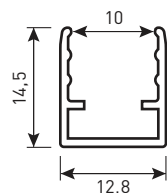

size

Aluminum straight line mounting channel
BAND AGIVA BASIC M (TOP) 17×17

Aluminum curving mounting channel
(vertical curvature)
BAND AGIVA BASIC M (TOP) 17×17

Mounting clip cut off from straight line mounting channel
BAND AGIVA BASIC M (TOP) 17×17

size

Aluminum straight line mounting channel
BAND AGIVA BASIC L (TOP) 17x17

Transparent plastic mounting channel
BAND AGIVA BASIC L (TOP) 17x17

Transparent plastic mounting clip
BAND AGIVA BASIC L (TOP) 17x17

view

Straight cable entry

Side cable entry

Lower cable entry

BAND AGIVA BASIC. ACCESSORIES

view

Aluminum straight line mounting channel
BAND AGIVA BASIC XS (TOP) 10×10

Aluminum curving mounting channel
(vertical curvature)
BAND AGIVA BASIC XS (TOP) 10×10

Mounting clip cut off from straight line mounting channel
BAND AGIVA BASIC XS (TOP) 10×10

size

view

Straight cable entry

Side cable entry

Lower cable entry

view

size