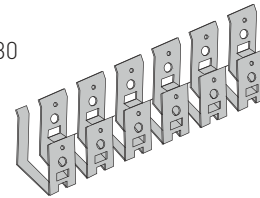

view

Straight cable entry

Side cable entry

Lower cable entry

BAND AGIVA BASIC. ACCESSORIES

	view	size		view
Aluminum straight line mounting channel BAND AGIVA BASIC M (SIDE) 17×17				Straight cable entry
Aluminum curving mounting channel (vertical curvature) BAND AGIVA BASIC M (SIDE) 17×17				Side cable entry
Mounting clip cut off from straight line mounting channel BAND AGIVA BASIC M (SIDE) 17×17				Lower cable entry
Stainless flexible mounting channel BAND AGIVA BASIC M (SIDE) 17×17				Reverse cable entry
Stainless mounting clip BAND AGIVA BASIC M (SIDE) 17×17				

Lower cable entry

BAND AGIVA BASIC. ACCESSORIES

view

size

Aluminum straight line mounting channel
BAND AGIVA BASIC [SQUARE M] (SIDE) 12x22

Stainless flexible mounting channel
BAND AGIVA BASIC [SQUARE M] (SIDE) 12x22

Stainless mounting clip
BAND AGIVA BASIC [SQUARE M] (SIDE) 12x22

Aluminum curving mounting channel
BAND AGIVA BASIC [SQUARE M] (SIDE) 12x22

view

Straight cable entry

Side cable entry

Lower cable entry

view

size

Aluminum straight line mounting channel
BAND AGIVA BASIC [ROUND CAP] (SIDE) 12x30

Stainless flexible mounting channel
BAND AGIVA BASIC [ROUND CAP] (SIDE) 12x30

Stainless mounting clip
BAND AGIVA BASIC [ROUND CAP] (SIDE) 12x30