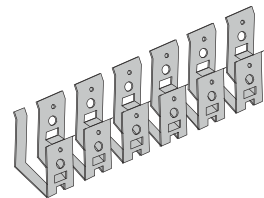

Mounting clip cut off from straight line mounting channel
BAND AGIVA BASIC S (TOP) 14x14

size

view

Straight cable entry

Side cable entry

Lower cable entry

BAND AGIVA BASIC. ACCESSORIES

view

size

Aluminum straight line mounting channel
BAND AGIVA BASIC M (TOP) 17×17

Aluminum curving mounting channel
(vertical curvature)
BAND AGIVA BASIC M (TOP) 17×17

Mounting clip cut off from straight line mounting channel
BAND AGIVA BASIC M (TOP) 17×17

Stainless flexible mounting channel
BAND AGIVA BASIC M (TOP) 17×17

Stainless mounting clip
BAND AGIVA BASIC M (TOP) 17×17

view

Straight cable entry

Side cable entry

Lower cable entry

Reverse cable entry

view

view

Straight cable entry

Side cable entry

Lower cable entry

BAND AGIVA BASIC. ACCESSORIES

view

Aluminum straight line mounting channel
BAND AGIVA BASIC XS (TOP) 10×10

Aluminum curving mounting channel
(vertical curvature)
BAND AGIVA BASIC XS (TOP) 10×10