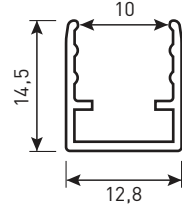

view

Straight cable entry

Side cable entry

Lower cable entry

BAND AGIVA BASIC. ACCESSORIES

view

Aluminum straight line mounting channel
BAND AGIVA BASIC XS (TOP) 10×10

Aluminum curving mounting channel
(vertical curvature)
BAND AGIVA BASIC XS (TOP) 10×10

Mounting clip cut off from straight line mounting channel
BAND AGIVA BASIC XS (TOP) 10×10

size

view

Straight cable entry

Side cable entry

Lower cable entry

view

size

Aluminum straight line mounting channel
BAND AGIVA BASIC XS (SIDE) 10x10

Aluminum curving mounting channel
BAND AGIVA BASIC XS (SIDE) 10x10

Mounting clip cut off from straight line mounting channel
BAND AGIVA BASIC XS (SIDE) 10x10

view

Straight cable entry

Side cable entry

Lower cable entry

BAND AGIVA BASIC. ACCESSORIES

	view	size		view
Aluminum straight line mounting channel BAND AGIVA BASIC M (SIDE) 17×17				Straight cable entry
Aluminum curving mounting channel (vertical curvature) BAND AGIVA BASIC M (SIDE) 17×17				Side cable entry
Mounting clip cut off from straight line mounting channel BAND AGIVA BASIC M (SIDE) 17×17				Lower cable entry
Stainless flexible mounting channel BAND AGIVA BASIC M (SIDE) 17×17				Reverse cable entry
Stainless mounting clip BAND AGIVA BASIC M (SIDE) 17×17				