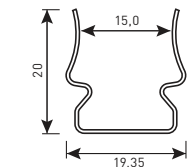

Mounting clip cut off from straight line mounting channel
BAND AGIVA BASIC S (TOP) 14x14

size

view

Straight cable entry

Side cable entry

Lower cable entry

BAND AGIVA BASIC. ACCESSORIES

view

size

Aluminum straight line mounting channel
BAND AGIVA BASIC M (TOP) 17×17

Aluminum curving mounting channel
(vertical curvature)
BAND AGIVA BASIC M (TOP) 17×17

Mounting clip cut off from straight line mounting channel
BAND AGIVA BASIC M (TOP) 17×17

Stainless flexible mounting channel
BAND AGIVA BASIC M (TOP) 17×17

Stainless mounting clip
BAND AGIVA BASIC M (TOP) 17×17

view

Straight cable entry

Side cable entry

Lower cable entry

Reverse cable entry

view

size

Aluminum straight line mounting channel
BAND AGIVA BASIC L (TOP) 17x17

Transparent plastic mounting channel
BAND AGIVA BASIC L (TOP) 17x17

Transparent plastic mounting clip
BAND AGIVA BASIC L (TOP) 17x17