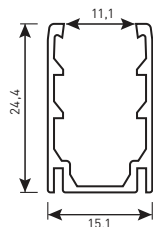

view

Straight cable entry

Side cable entry

Lower cable entry

BAND AGIVA BASIC. ACCESSORIES

	view	size		view
Aluminum straight line mounting channel BAND AGIVA BASIC M (SIDE) 17×17				Straight cable entry
Aluminum curving mounting channel (vertical curvature) BAND AGIVA BASIC M (SIDE) 17×17				Side cable entry
Mounting clip cut off from straight line mounting channel BAND AGIVA BASIC M (SIDE) 17×17				Lower cable entry
Stainless flexible mounting channel BAND AGIVA BASIC M (SIDE) 17×17				Reverse cable entry
Stainless mounting clip BAND AGIVA BASIC M (SIDE) 17×17				

view

Aluminum straight line mounting channel
BAND AGIVA BASIC [SQUARE S] 8x17

size

Mounting clip cut off from straight line mounting channel
BAND AGIVA BASIC [SQUARE S] 8x17

view

Straight cable entry

Side cable entry

Lower cable entry

BAND AGIVA BASIC. ACCESSORIES

view

size

Aluminum straight line mounting channel
BAND AGIVA BASIC [SQUARE M] (SIDE) 12x22

Stainless flexible mounting channel
BAND AGIVA BASIC [SQUARE M] (SIDE) 12x22

Stainless mounting clip
BAND AGIVA BASIC [SQUARE M] (SIDE) 12x22

Aluminum curving mounting channel
BAND AGIVA BASIC [SQUARE M] (SIDE) 12x22

view

Straight cable entry

Side cable entry

Lower cable entry

view

size