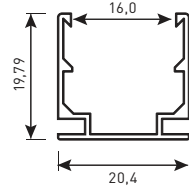

Mounting clip cut off from straight line mounting channel
BAND AGIVA BASIC S (TOP) 14x14

size

view

Straight cable entry

Side cable entry

Lower cable entry

BAND AGIVA BASIC. ACCESSORIES

view

size

Aluminum straight line mounting channel
BAND AGIVA BASIC M (TOP) 17×17

Aluminum curving mounting channel
(vertical curvature)
BAND AGIVA BASIC M (TOP) 17×17

Mounting clip cut off from straight line mounting channel
BAND AGIVA BASIC M (TOP) 17×17

view

Straight cable entry

Side cable entry

Lower cable entry

BAND AGIVA BASIC. ACCESSORIES

	view	size		view
Aluminum straight line mounting channel BAND AGIVA BASIC M (SIDE) 17×17				Straight cable entry
Aluminum curving mounting channel (vertical curvature) BAND AGIVA BASIC M (SIDE) 17×17				Side cable entry
Mounting clip cut off from straight line mounting channel BAND AGIVA BASIC M (SIDE) 17×17				Lower cable entry
Stainless flexible mounting channel BAND AGIVA BASIC M (SIDE) 17×17				Reverse cable entry
Stainless mounting clip BAND AGIVA BASIC M (SIDE) 17×17				

Stainless mounting clip
BAND AGIVA BASIC [SQUARE M] (SIDE) 12x22

Aluminum curving mounting channel
BAND AGIVA BASIC [SQUARE M] (SIDE) 12x22

view

Straight cable entry

Side cable entry

Lower cable entry

view

size