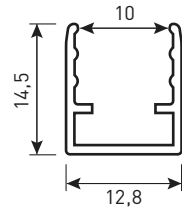

view

Straight cable entry

Side cable entry

Lower cable entry

BAND AGIVA BASIC. ACCESSORIES

view

Aluminum straight line mounting channel
BAND AGIVA BASIC XS (TOP) 10×10

Aluminum curving mounting channel
(vertical curvature)
BAND AGIVA BASIC XS (TOP) 10×10

Mounting clip cut off from straight line mounting channel
BAND AGIVA BASIC XS (TOP) 10×10

size

view

Straight cable entry

Side cable entry

Lower cable entry

view

size

Aluminum straight line mounting channel
BAND AGIVA BASIC XS (SIDE) 10x10

Aluminum curving mounting channel
BAND AGIVA BASIC XS (SIDE) 10x10

Mounting clip cut off from straight line mounting channel
BAND AGIVA BASIC XS (SIDE) 10x10

view

Straight cable entry

Side cable entry

Lower cable entry

BAND AGIVA BASIC. ACCESSORIES

	view	size		view
Aluminum straight line mounting channel BAND AGIVA BASIC M (SIDE) 17×17				Straight cable entry
Aluminum curving mounting channel (vertical curvature) BAND AGIVA BASIC M (SIDE) 17×17				Side cable entry
Mounting clip cut off from straight line mounting channel BAND AGIVA BASIC M (SIDE) 17×17				Lower cable entry
Stainless flexible mounting channel BAND AGIVA BASIC M (SIDE) 17×17				Reverse cable entry
Stainless mounting clip BAND AGIVA BASIC M (SIDE) 17×17				