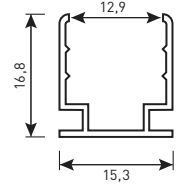

BAND AGIVA BASIC. ACCESSORIES

- 1 AGIVA BASIC CONNECTION KIT
- 2 CONNECTOR IP68
- 3 ROTATE BRACKET
- 4 ENDCAP

view

Aluminum straight line mounting channel
BAND AGIVA BASIC S (TOP) 14x14

Aluminum curving mounting channel
(vertical curvature)
BAND AGIVA BASIC S (TOP) 14x14

Mounting clip cut off from straight line mounting channel
BAND AGIVA BASIC S (TOP) 14x14

size

view

Straight cable entry

Side cable entry

Lower cable entry

BAND AGIVA BASIC. ACCESSORIES

view

size

Aluminum straight line mounting channel
BAND AGIVA BASIC M (TOP) 17×17

Aluminum curving mounting channel
(vertical curvature)
BAND AGIVA BASIC M (TOP) 17×17

Mounting clip cut off from straight line mounting channel
BAND AGIVA BASIC M (TOP) 17×17

Stainless mounting clip
BAND AGIVA BASIC [SQUARE M] (SIDE) 12x22

Aluminum curving mounting channel
BAND AGIVA BASIC [SQUARE M] (SIDE) 12x22

view

Straight cable entry

Side cable entry

Lower cable entry

view

size