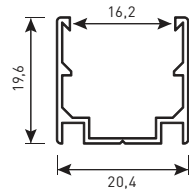

Mounting clip cut off from straight line mounting channel
BAND AGIVA BASIC S (TOP) 14x14

size

view

Straight cable entry

Side cable entry

Lower cable entry

BAND AGIVA BASIC. ACCESSORIES

view

size

Aluminum straight line mounting channel
BAND AGIVA BASIC M (TOP) 17×17

Aluminum curving mounting channel
(vertical curvature)
BAND AGIVA BASIC M (TOP) 17×17

Mounting clip cut off from straight line mounting channel
BAND AGIVA BASIC M (TOP) 17×17

Stainless flexible mounting channel
BAND AGIVA BASIC M (TOP) 17×17

Stainless mounting clip
BAND AGIVA BASIC M (TOP) 17×17

view

Straight cable entry

Side cable entry

Lower cable entry

Reverse cable entry

view

Stainless mounting clip
BAND AGIVA BASIC [SQUARE M] (SIDE) 12x22

Aluminum curving mounting channel
BAND AGIVA BASIC [SQUARE M] (SIDE) 12x22

view

Straight cable entry

Side cable entry

Lower cable entry

view

size