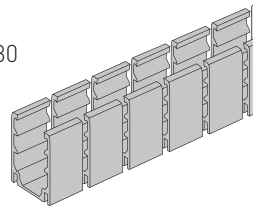

Aluminum curving mounting channel
BAND AGIVA BASIC [ROUND CAP] (SIDE) 12x30