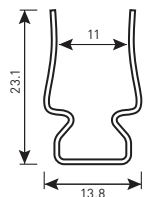

view

Straight cable entry

Side cable entry

Lower cable entry

BAND AGIVA BASIC. ACCESSORIES

	view	size		view
Aluminum straight line mounting channel BAND AGIVA BASIC M (SIDE) 17×17				Straight cable entry
Aluminum curving mounting channel (vertical curvature) BAND AGIVA BASIC M (SIDE) 17×17				Side cable entry
Mounting clip cut off from straight line mounting channel BAND AGIVA BASIC M (SIDE) 17×17				Lower cable entry
Stainless flexible mounting channel BAND AGIVA BASIC M (SIDE) 17×17				Reverse cable entry
Stainless mounting clip BAND AGIVA BASIC M (SIDE) 17×17				

view

Aluminum straight line mounting channel
BAND AGIVA BASIC [SQUARE S] 8x17

size

Mounting clip cut off from straight line mounting channel
BAND AGIVA BASIC [SQUARE S] 8x17

view

Straight cable entry

Side cable entry

Lower cable entry

BAND AGIVA BASIC. ACCESSORIES

view

size

Aluminum straight line mounting channel
BAND AGIVA BASIC [SQUARE M] (SIDE) 12x22

Stainless flexible mounting channel
BAND AGIVA BASIC [SQUARE M] (SIDE) 12x22

Stainless mounting clip
BAND AGIVA BASIC [SQUARE M] (SIDE) 12x22

Aluminum curving mounting channel
BAND AGIVA BASIC [SQUARE M] (SIDE) 12x22

view

Straight cable entry

Side cable entry

Lower cable entry

view

size