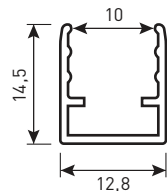

size

Aluminum straight line mounting channel
BAND AGIVA BASIC M (TOP) 17×17

Aluminum curving mounting channel
(vertical curvature)
BAND AGIVA BASIC M (TOP) 17×17

Mounting clip cut off from straight line mounting channel
BAND AGIVA BASIC M (TOP) 17×17

size

Aluminum straight line mounting channel
BAND AGIVA BASIC L (TOP) 17x17

Transparent plastic mounting channel
BAND AGIVA BASIC L (TOP) 17x17

Transparent plastic mounting clip
BAND AGIVA BASIC L (TOP) 17x17

view

Straight cable entry

Side cable entry

Lower cable entry

BAND AGIVA BASIC. ACCESSORIES

view

Aluminum straight line mounting channel
BAND AGIVA BASIC XS (TOP) 10×10

Aluminum curving mounting channel
(vertical curvature)
BAND AGIVA BASIC XS (TOP) 10×10

Mounting clip cut off from straight line mounting channel
BAND AGIVA BASIC XS (TOP) 10×10

size

view

Straight cable entry

Side cable entry

Lower cable entry

view

size