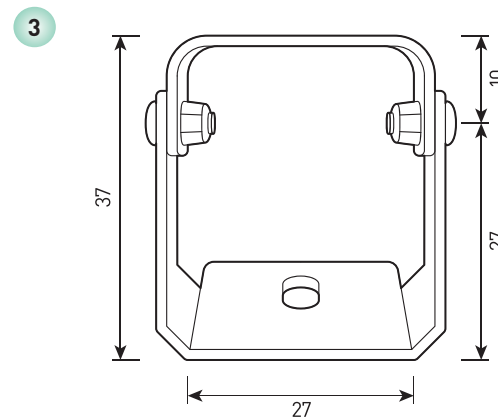

BAND AGIVA BASIC. ACCESSORIES

- 1 AGIVA BASIC CONNECTION KIT
- 2 CONNECTOR IP68
- 3 ROTATE BRACKET
- 4 ENDCAP