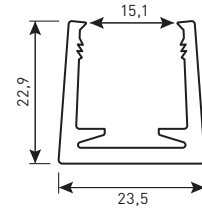

size

Aluminum straight line mounting channel
BAND AGIVA BASIC M (TOP) 17×17

Aluminum curving mounting channel
(vertical curvature)
BAND AGIVA BASIC M (TOP) 17×17

Mounting clip cut off from straight line mounting channel
BAND AGIVA BASIC M (TOP) 17×17

Stainless flexible mounting channel
BAND AGIVA BASIC M (TOP) 17×17

Stainless mounting clip
BAND AGIVA BASIC M (TOP) 17×17

view

Straight cable entry

Side cable entry

Lower cable entry

Reverse cable entry

view

size

Aluminum straight line mounting channel
BAND AGIVA BASIC L (TOP) 17x17

Transparent plastic mounting channel
BAND AGIVA BASIC L (TOP) 17x17

Transparent plastic mounting clip
BAND AGIVA BASIC L (TOP) 17x17