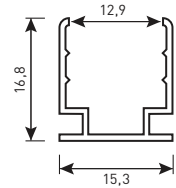

BAND AGIVA BASIC. ACCESSORIES

- 1 AGIVA BASIC CONNECTION KIT
- 2 CONNECTOR IP68
- 3 ROTATE BRACKET
- 4 ENDCAP

view

Aluminum straight line mounting channel
BAND AGIVA BASIC S (TOP) 14x14

Aluminum curving mounting channel
(vertical curvature)
BAND AGIVA BASIC S (TOP) 14x14

Mounting clip cut off from straight line mounting channel
BAND AGIVA BASIC S (TOP) 14x14

size

view

Straight cable entry

Side cable entry

Lower cable entry

BAND AGIVA BASIC. ACCESSORIES

view

size

Aluminum straight line mounting channel
BAND AGIVA BASIC M (TOP) 17×17

Aluminum curving mounting channel
(vertical curvature)
BAND AGIVA BASIC M (TOP) 17×17

Mounting clip cut off from straight line mounting channel
BAND AGIVA BASIC M (TOP) 17×17

Stainless mounting clip
BAND AGIVA BASIC [SQUARE M] (SIDE) 12x22

Aluminum curving mounting channel
BAND AGIVA BASIC [SQUARE M] (SIDE) 12x22

view

Straight cable entry

Side cable entry

Lower cable entry

view

size