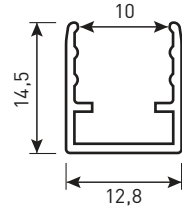

view

Straight cable entry

Side cable entry

Lower cable entry

BAND AGIVA BASIC. ACCESSORIES

view

Aluminum straight line mounting channel
BAND AGIVA BASIC XS (TOP) 10×10

Aluminum curving mounting channel
(vertical curvature)
BAND AGIVA BASIC XS (TOP) 10×10

Mounting clip cut off from straight line mounting channel
BAND AGIVA BASIC XS (TOP) 10×10

size

view

Straight cable entry

Side cable entry

Lower cable entry

view

size

Aluminum straight line mounting channel
BAND AGIVA BASIC XS (SIDE) 10x10

Aluminum curving mounting channel
BAND AGIVA BASIC XS (SIDE) 10x10

Mounting clip cut off from straight line mounting channel
BAND AGIVA BASIC XS (SIDE) 10x10

view

Straight cable entry

Side cable entry

Lower cable entry

BAND AGIVA BASIC. ACCESSORIES

	view	size		view
Aluminum straight line mounting channel BAND AGIVA BASIC M (SIDE) 17×17				Straight cable entry
Aluminum curving mounting channel (vertical curvature) BAND AGIVA BASIC M (SIDE) 17×17				Side cable entry
Mounting clip cut off from straight line mounting channel BAND AGIVA BASIC M (SIDE) 17×17				Lower cable entry
Stainless flexible mounting channel BAND AGIVA BASIC M (SIDE) 17×17				Reverse cable entry
Stainless mounting clip BAND AGIVA BASIC M (SIDE) 17×17				