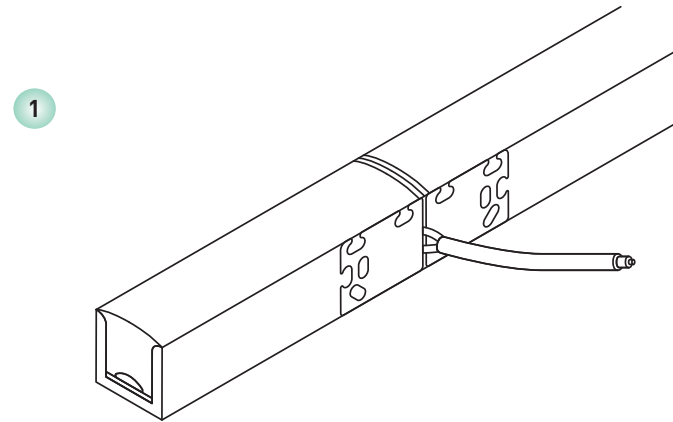

BAND AGIVA BASIC. ACCESSORIES

- 1 AGIVA BASIC CONNECTION KIT
- 2 CONNECTOR IP68
- 3 ROTATE BRACKET
- 4 ENDCAP