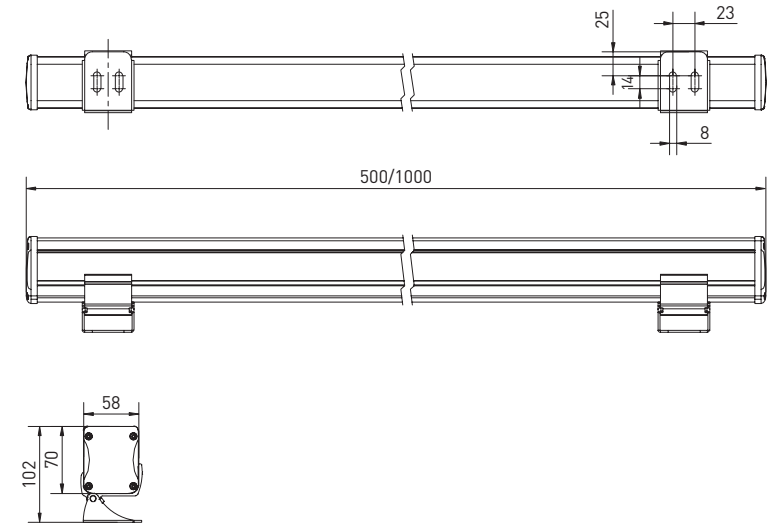

BAND GT

view

RAL

size

1 overall dimensions

1

BAND GT

Powerful linear luminaire for architectural lighting

Housing:	Extruded aluminum with a protective anti-corrosion coating
Beam angle:	8°, 12.5°, 20°, 30°, 60°, 15x30°, 15x60°, 10x60°
Housing color:	Grey, RAL
IES protection classes:	Class I (SELV)
Color temperature, K:	2700K, 3000K, 4000K, 5000K, 6000K, RGB 3in1, RGBW 4in1
Input voltage, V:	24V, 36V, 220V
Control system:	On/Off, DMX-512
Ingress Protection Rating, IP:	IP66
Operating temperature:	-40°C ~ +50°C
Weight, kg:	2.0 - 4.0 kg