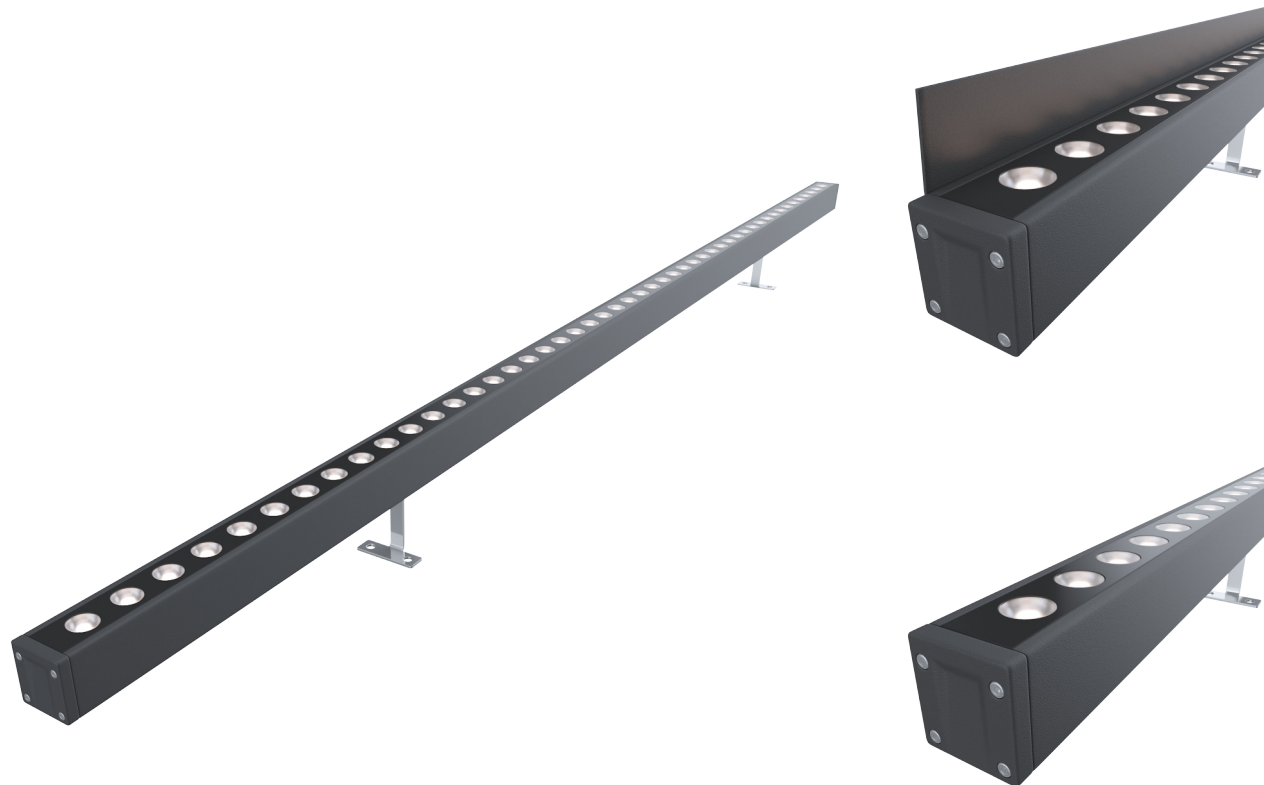

# BLADER S

## view

RAL

## 1 overall dimensions

# BLADER S

Ultra-thin linear luminaire for architectural lighting.

<b>Housing:</b>	Extruded aluminum with a protective anti-corrosion coating
<b>Housing color:</b>	Black,Grey, RAL
<b>Beam angle:</b>	30°, 45°, 25°x45°, 120°
<b>IES protection classes:</b>	Class III (SELV)
<b>Color temperature, K:</b>	2700K, 3000K, 4000K, 5700K, R, G, B, RGB 3in1, RGBW 4in1
<b>Input voltage, V:</b>	24V
<b>Control system:</b>	On/Off, DMX-512
<b>Ingress Protection Rating, IP:</b>	IP66
<b>Operating temperature:</b>	-40°C ~ +50°C
<b>Weight:</b>	0,3-0,7kg