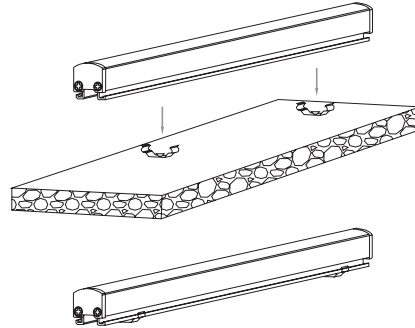

Article	Name	Power, W	Dimensions, mm	Inputvoltage, V	Color temperature, K	Beam angle,degrees	Weight,kg
773001010	BORES 6W WHITE 24SMD5050 8 PIX 24V IP65	6W	500 x 25,6 x 34	24V	2700K - 5600K	25°, 60°, 120°	0,40
773001020	BORES 6W RGB 24SMD5050 8PIX 24V IP65	6W	500 x 25,6 x 34	24V	RGB	25°, 60°, 120°	0,40
773001030	BORES 12W WHITE 48SMD5050 16 PIX 24V IP65	12W	1000 x 25,6 x 34	24V	2700K - 5600K	25°, 60°, 120°	0,70
773001040	BORES 12W RGB 48SMD5050 16 PIX 24V IP65	12W	1000 x 25,6 x 34	24V	RGB	25°, 60°, 120°	0,70
773001050	BORES 12W RGB DMX-512 RDM 24V IP65	12W	1000 x 25,6 x 34	24V	RGB	25°, 60°, 120°	0,70
772001010	BORES CORNER 3W WHITE 300mm 24V IP65	3W	150X150 X25,6X34	24V	2700K - 5600K	25°, 60°, 120°	0,30
772001020	BORES CORNER 3W RGB 300mm 24V IP65	3W	150X150 X25,6X34	24V	RGB	25°, 60°, 120°	0,30
772001030	BORES CORNER 6W WHITE 24V IP65	6W	280X280 X25,6X34	24V	2700K - 5600K	25°, 60°, 120°	0,50
772001040	BORES CORNER 6W RGB 24V IP65	6W	280X280 X25,6X34	24V	RGB	25°, 60°, 120°	0,50