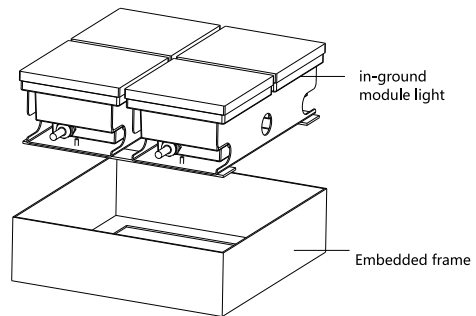

BRICK

Recessed luminaire with diffused matt optics for installation in pavements.

SPECIFICATION

Housing: Pressure die-cast aluminum alloy with polyester powder paint.
 Housing color: White
 Color temperature, K: 3000K-5000K, RGB
 Beam angles: 120°
 Control system: Switch On\Off, DMX-512
 Input voltage, V: 24V
 Ingress Protection Rating, IP: IP67
 Operating temperature: -30°C ~ +50°C
 Guaranteed lifetime, hours: 50 000h

Article	Name	Power, W	Dimensions, mm	Input voltage, V	Beam angle, degrees	Color temperature, K	Weight, kg
799005010	BRICK 5W White 24V IP67	5W	100x100x65	24V	120°	3000K - 5000K	0.7kg
799005020	BRICK 5W RGB 24V IP67	5W	100x100x65	24V	120°	RGB	0.7kg