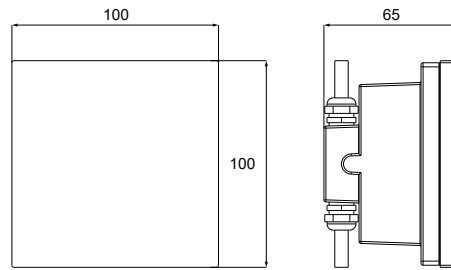

BRICK

Recessed luminaire with diffused matt optics for installation in pavements.

SPECIFICATION

Housing: Pressure die-cast aluminum alloy with polyester powder paint.
 Housing color: White
 Color temperature, K: 3000K-5000K, RGB
 Beam angles: 120°
 Control system: Switch On\Off, DMX-512
 Input voltage, V: 24V
 Ingress Protection Rating, IP: IP67
 Operating temperature: -30°C ~ +50°C
 Guaranteed lifetime, hours: 50 000h

Article	Name	Power, W	Dimensions, mm	Input voltage, V	Beam angle, degrees	Color temperature, K	Weight, kg
799005010	BRICK 5W White 24V IP67	5W	100x100x65	24V	120°	3000K - 5000K	0.7kg
799005020	BRICK 5W RGB 24V IP67	5W	100x100x65	24V	120°	RGB	0.7kg