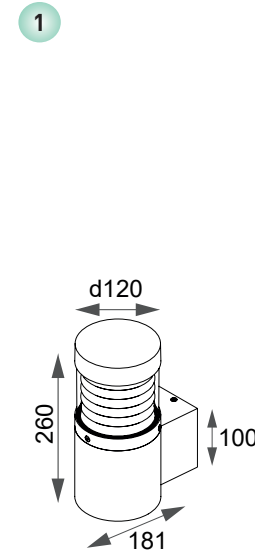

view

1 BRUMI-W

2 BRUMI-G 265

3 BRUMI-G 650

size

BRUMI

LED outdoor lighting 15W, IP65.

The luminaire has an ergonomic and convenient design, and is suitable for accentual lighting.

Suitable for use as outdoor lighting. The driver and the power supply are located inside the housing.

Housing:	Pressure die-cast aluminum alloy with polyester powder paint. Body and glass are fitted with silicone sealants.
Fasteners:	Stainless steel, T=2.00mm
Glass:	tempered glass, 3.0 mm
Optical system:	Optical lens. Efficiency >85%
Optics with angles:	80°
Housing color:	Black, Grey, White
Operating temperature:	-40°C – +50°C (at startup: -20°C)
Weight:	1.4–2.75 kg
Number of diodes (monochromatic)	15W

Article	Name	Power	Dimensions, mm	Beam angle	Light flow, lm	Color rendering index	Power factor (PF)
69503240	Brumi-W 12W 3000K 220V IP65	15 W	181 x 120 x 260	51°	131 lm	80	0,93
69503250	Brumi-G 265 12W 3000K 220V IP65	15 W	Ø120 x 265	51°	131 lm	80	0,93
69503260	Brumi-G 650 12W 3000K 220V IP65	15 W	Ø120 x 650	51°	131 lm	80	0,93