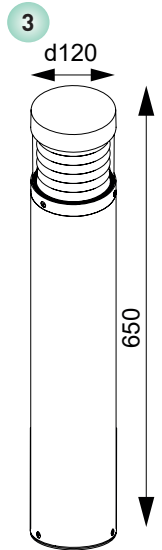

view

1 BRUMI-W

2 BRUMI-G 265

3 BRUMI-G 650

size

BRUMI

LED outdoor lighting 15W, IP65.

The luminaire has an ergonomic and convenient design, and is suitable for accentual lighting.

Suitable for use as outdoor lighting. The driver and the power supply are located inside the housing.

Housing:	Pressure die-cast aluminum alloy with polyester powder paint. Body and glass are fitted with silicone sealants.
Fasteners:	Stainless steel, T=2.00mm
Glass:	tempered glass, 3.0 mm
Optical system:	Optical lens. Efficiency >85%
Optics with angles:	80°
Housing color:	Black, Grey, White
Operating temperature:	-40°C – +50°C (at startup: -20°C)
Weight:	1.4–2.75 kg
Number of diodes (monochromatic)	15W

Article	Name	Power	Dimensions, mm	Beam angle	Light flow, lm	Color rendering index	Power factor (PF)
69503240	Brumi-W 12W 3000K 220V IP65	15 W	181 x 120 x 260	51°	131 lm	80	0,93
69503250	Brumi-G 265 12W 3000K 220V IP65	15 W	Ø120 x 265	51°	131 lm	80	0,93
69503260	Brumi-G 650 12W 3000K 220V IP65	15 W	Ø120 x 650	51°	131 lm	80	0,93