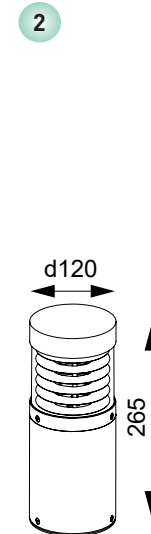

view

1 BRUMI-W

2 BRUMI-G 265

3 BRUMI-G 650

size

BRUMI

LED outdoor lighting 15W, IP65.

The luminaire has an ergonomic and convenient design, and is suitable for accentual lighting.

Suitable for use as outdoor lighting. The driver and the power supply are located inside the housing.

Housing:	Pressure die-cast aluminum alloy with polyester powder paint. Body and glass are fitted with silicone sealants.
Fasteners:	Stainless steel, T=2.00mm
Glass:	tempered glass, 3.0 mm
Optical system:	Optical lens. Efficiency >85%
Optics with angles:	80°
Housing color:	Black, Grey, White
Operating temperature:	-40°C – +50°C (at startup: -20°C)
Weight:	1.4–2.75 kg
Number of diodes (monochromatic)	15W

Article	Name	Power	Dimensions, mm	Beam angle	Light flow, lm	Color rendering index	Power factor (PF)
69503240	Brumi-W 12W 3000K 220V IP65	15 W	181 x 120 x 260	51°	131 lm	80	0,93
69503250	Brumi-G 265 12W 3000K 220V IP65	15 W	Ø120 x 265	51°	131 lm	80	0,93
69503260	Brumi-G 650 12W 3000K 220V IP65	15 W	Ø120 x 650	51°	131 lm	80	0,93