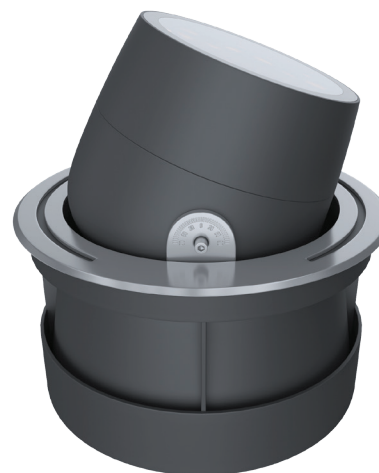

## view

RAL

- 1 ELFO S
- 2 Mounting pole bracket ELFO
- 3 Mounting pole bracket ELFO
- 4 Ground cup ELFO S

## size

# ELFO S

Multifunctional spotlight for architectural lighting with a wide range of power and optics for a variety of tasks. The "Target" insert dissipates the light, protecting the eyes from direct light and blinding.

<b>Housing:</b>	Pressure die-cast aluminum alloy with polyester powder paint
<b>Fasteners:</b>	Stainless steel
<b>Beam angle:</b>	3,5°, 5°, 7°, 15°, 25°, 40°, 60°
<b>Housing color:</b>	Black, Grey, RAL
<b>IES protection classes:</b>	Class I (SELV)
<b>Color temperature:</b>	3000K, 4000K, 5000K, RGB 3in1, RGBW 4in1
<b>Input voltage:</b>	220V
<b>Control system:</b>	On/Off, DMX-512
<b>Ingress Protection Rating, IP:</b>	IP66
<b>Operating temperature:</b>	-40°C ~ +50°C
<b>Weight:</b>	2.3 kg