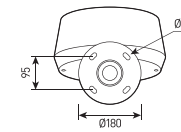

GARNET GLOW ACCESSORIES

1 projector stem GARNET GLOW

2 garnet glow bracket 120mm

1

2

GARNET GLOW ACCESSORIES

Multifunctional spotlight for architectural lighting. Multichip 4-in-1 RGB+W Tunable White with DMX-512 operated, mounting version: on surface, to pillar.

projector stem
Garnet Glow 300mm

projector stem
Garnet Glow 450mm

projector stem
Garnet Glow 600mm

projector stem
Garnet Glow 900mm

projector stem
Garnet Glow 1200mm

Article

Name

620030010	projector stem Garnet Glow 300mm
620045010	projector stem Garnet Glow 450mm
620060010	projector stem Garnet Glow 600mm
620090010	projector stem Garnet Glow 900mm
620120010	projector stem Garnet Glow 1200mm
620012010	bracket GLOW L\XL 120mm