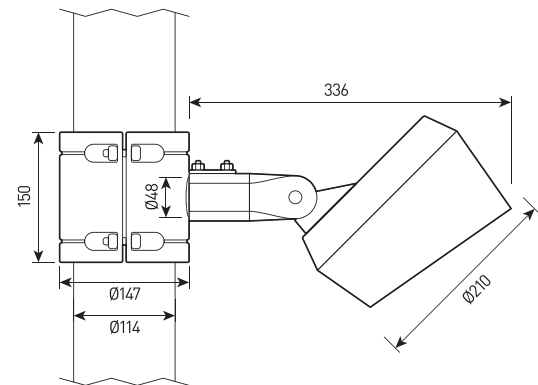

GARNET GLOW ACCESSORIES

1 projector stem GARNET GLOW

2 garnet glow bracket 120mm

1

2

GARNET GLOW ACCESSORIES

Multifunctional spotlight for architectural lighting. Multichip 4-in-1 RGB+W Tunable White with DMX-512 operated, mounting version: on surface, to pillar.

projector stem
Garnet Glow 300mm

projector stem
Garnet Glow 450mm

projector stem
Garnet Glow 600mm

projector stem
Garnet Glow 900mm

projector stem
Garnet Glow 1200mm

Article

Name

620030010	projector stem Garnet Glow 300mm
620045010	projector stem Garnet Glow 450mm
620060010	projector stem Garnet Glow 600mm
620090010	projector stem Garnet Glow 900mm
620120010	projector stem Garnet Glow 1200mm
620012010	bracket GLOW L\XL 120mm