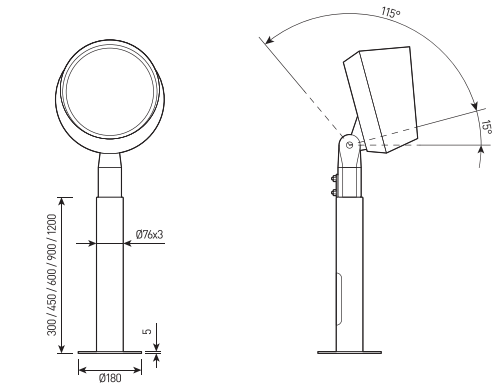

GARNET GLOW ACCESSORIES

1 projector stem GARNET GLOW

2 garnet glow bracket 120mm

1

2

GARNET GLOW ACCESSORIES

Multifunctional spotlight for architectural lighting. Multichip 4-in-1 RGB+W Tunable White with DMX-512 operated, mounting version: on surface, to pillar.

projector stem
Garnet Glow 300mm

projector stem
Garnet Glow 450mm

projector stem
Garnet Glow 600mm

projector stem
Garnet Glow 900mm

projector stem
Garnet Glow 1200mm

Article

Name

620030010	projector stem Garnet Glow 300mm
620045010	projector stem Garnet Glow 450mm
620060010	projector stem Garnet Glow 600mm
620090010	projector stem Garnet Glow 900mm
620120010	projector stem Garnet Glow 1200mm
620012010	bracket GLOW L\XL 120mm