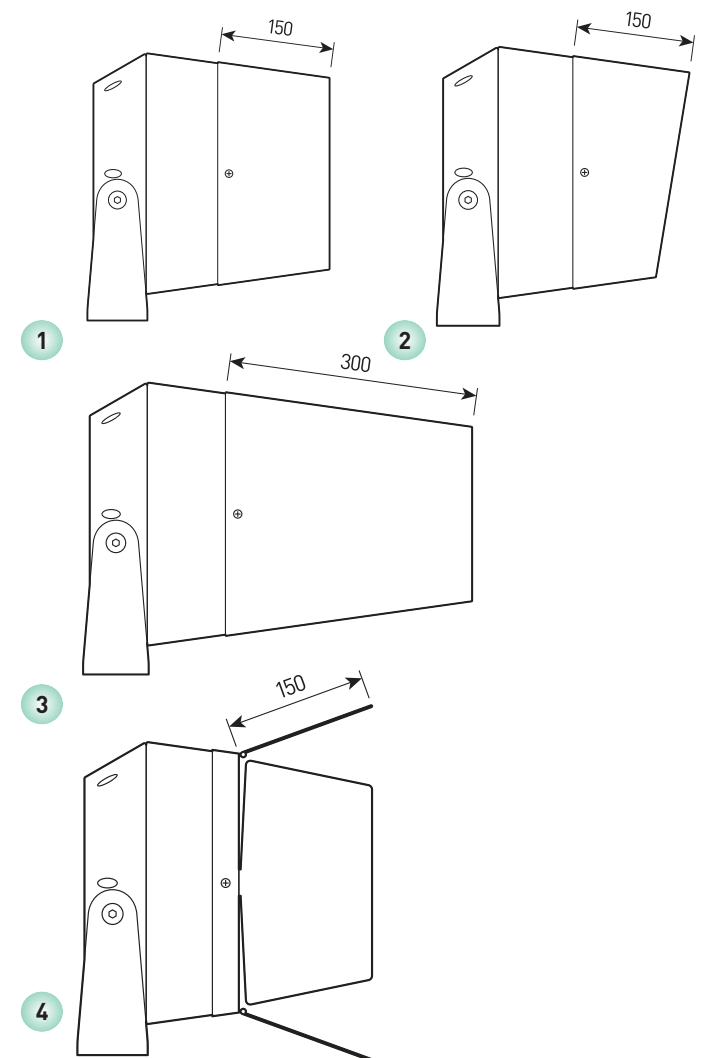

GARNET GLOW VISOR

type 3

type 4

- 1 GARNET GLOW VISOR type 1
- 2 GARNET GLOW VISOR type 2
- 3 GARNET GLOW VISOR type 3
- 4 GARNET GLOW VISOR type 4

type 1

type 2

GARNET GLOW VISOR

Multifunctional spotlight for architectural lighting. Multichip 4-in-1 RGB+W Tunable White with DMX-512 operated, mounting version: on surface, to pillar.

Article

Name

-	GARNET GLOW VISOR type 1
-	GARNET GLOW VISOR type 2
-	GARNET GLOW VISOR type 3
-	GARNET GLOW VISOR type 4