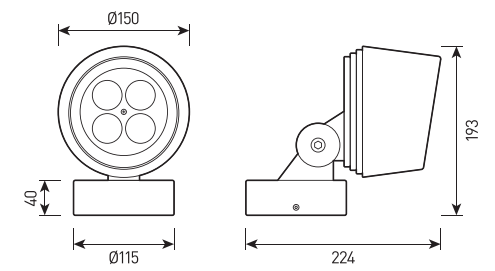

GARNET GLOW XS

view

RAL

1 overall dimensions

size

1

GARNET GLOW XS

Multifunctional spotlight for architectural lighting. Multichip 4-in-1 RGB+W Tunable White with DMX-512 operated, mounting version: on surface, to pillar

Housing:	Pressure die-cast aluminum alloy with polyester powder paint. Body and glass are fitted with silicone gaskets.
Fasteners:	Stainless steel, T=2.00mm
Beam angle:	2.6°, 3.5°, 12°, 15°, 20°, 30°, 60°, 10x70°, 5x20°, 15x60°
Housing color:	Black, Grey, RAL
IES protection classes:	Class I (SELV)
Color temperature, K:	2700K, 3000K, 4000K, 5000K, R, G, B, RGBW 4in1, Tunable white
Input voltage, V:	24V, 220V
Control system:	On/Off, 1-10V, DMX-512, DALI
Ingress Protection Rating, IP:	IP66
Operating temperature:	-40°C ~ +50°C
Weight, kg:	1.7 kg

Article	Name	Power, W	Dimensions, mm	Input voltage, V	Beam angle, degrees	Color temperature, K	Weight, kg
622009010	GARNET GLOW XS 9W 100V-264V IP66 Single Color	9W	158x173x133	220V	2.6°, 3.5°, 12°, 20°, 30°, 60°, 10x70, 5x20	2700K, 3000K, 4000K, 5000K, R, G, B	1.7
622009020	GARNET GLOW XS 9W DC24V RGBW 4in1 IP66	9W	158x173x133	24V	15°, 20°, 30°, 15x60	RGBW	1.7
622015010	GARNET GLOW XS 15W 100V-264V IP66 Single Color	15W	158x173x133	220V	2.6°, 3.5°, 12°, 20°, 30°, 60°, 10x70, 5x20	2700K, 3000K, 4000K, 5000K, R, G, B	1.7
622015020	GARNET GLOW XS 15W DC24V RGBW 4in1 IP66	15W	158x173x133	24V	15°, 20°, 30°, 15x60	RGBW	1.7
622020010	GARNET GLOW XS 20W 100V-264V IP66 Single Color	20W	158x173x133	220V	2.6°, 3.5°, 12°, 20°, 30°, 60°, 10x70, 5x20	2700K, 3000K, 4000K, 5000K, R, G, B	1.7
622020025	GARNET GLOW XS TW 20W DC24V IP66 DMX Tunable white 1800K - 6000K	20W	158x173x133	24V	2.6°, 3.5°, 12°, 20°, 30°, 60°, 10x70, 5x20	1800K-6000K Tunable white	1.7
622020020	GARNET GLOW XS 20W DC24V RGBW 4in1 IP66	20W	158x173x133	24V	15°, 20°, 30°, 15x60	RGBW	1.7