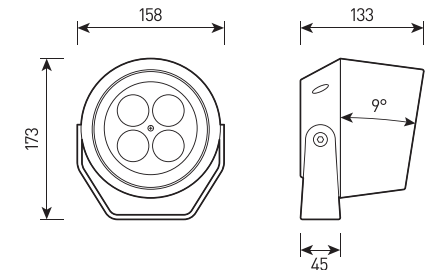

GARNET GLOW XS

view

RAL

1 overall dimensions

size

1

GARNET GLOW XS

Multifunctional spotlight for architectural lighting. Multichip 4-in-1 RGB+W Tunable White with DMX-512 operated, mounting version: on surface, to pillar

Housing:	Pressure die-cast aluminum alloy with polyester powder paint. Body and glass are fitted with silicone gaskets.
Fasteners:	Stainless steel, T=2.00mm
Beam angle:	2.6°, 3.5°, 12°, 15°, 20°, 30°, 60°, 10x70°, 5x20°, 15x60°
Housing color:	Black, Grey, RAL
IES protection classes:	Class I (SELV)
Color temperature, K:	2700K, 3000K, 4000K, 5000K, R, G, B, RGBW 4in1, Tunable white
Input voltage, V:	24V, 220V
Control system:	On/Off, 1-10V, DMX-512, DALI
Ingress Protection Rating, IP:	IP66
Operating temperature:	-40°C ~ +50°C
Weight, kg:	1.7 kg

Article	Name	Power, W	Dimensions, mm	Input voltage, V	Beam angle, degrees	Color temperature, K	Weight, kg
622009010	GARNET GLOW XS 9W 100V-264V IP66 Single Color	9W	158x173x133	220V	2.6°, 3.5°, 12°, 20°, 30°, 60°, 10x70, 5x20	2700K, 3000K, 4000K, 5000K, R, G, B	1.7
622009020	GARNET GLOW XS 9W DC24V RGBW 4in1 IP66	9W	158x173x133	24V	15°, 20°, 30°, 15x60	RGBW	1.7
622015010	GARNET GLOW XS 15W 100V-264V IP66 Single Color	15W	158x173x133	220V	2.6°, 3.5°, 12°, 20°, 30°, 60°, 10x70, 5x20	2700K, 3000K, 4000K, 5000K, R, G, B	1.7
622015020	GARNET GLOW XS 15W DC24V RGBW 4in1 IP66	15W	158x173x133	24V	15°, 20°, 30°, 15x60	RGBW	1.7
622020010	GARNET GLOW XS 20W 100V-264V IP66 Single Color	20W	158x173x133	220V	2.6°, 3.5°, 12°, 20°, 30°, 60°, 10x70, 5x20	2700K, 3000K, 4000K, 5000K, R, G, B	1.7
622020025	GARNET GLOW XS TW 20W DC24V IP66 DMX Tunable white 1800K - 6000K	20W	158x173x133	24V	2.6°, 3.5°, 12°, 20°, 30°, 60°, 10x70, 5x20	1800K-6000K Tunable white	1.7
622020020	GARNET GLOW XS 20W DC24V RGBW 4in1 IP66	20W	158x173x133	24V	15°, 20°, 30°, 15x60	RGBW	1.7