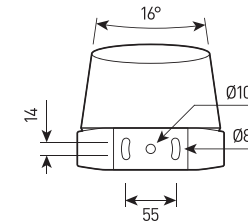

GARNET GLOW XS

view

RAL

1 overall dimensions

size

1

GARNET GLOW XS

Multifunctional spotlight for architectural lighting. Multichip 4-in-1 RGB+W Tunable White with DMX-512 operated, mounting version: on surface, to pillar

Housing:	Pressure die-cast aluminum alloy with polyester powder paint. Body and glass are fitted with silicone gaskets.
Fasteners:	Stainless steel, T=2.00mm
Beam angle:	2.6°, 3.5°, 12°, 15°, 20°, 30°, 60°, 10x70°, 5x20°, 15x60°
Housing color:	Black, Grey, RAL
IES protection classes:	Class I (SELV)
Color temperature, K:	2700K, 3000K, 4000K, 5000K, R, G, B, RGBW 4in1, Tunable white
Input voltage, V:	24V, 220V
Control system:	On/Off, 1-10V, DMX-512, DALI
Ingress Protection Rating, IP:	IP66
Operating temperature:	-40°C ~ +50°C
Weight, kg:	1.7 kg

Article	Name	Power, W	Dimensions, mm	Input voltage, V	Beam angle, degrees	Color temperature, K	Weight, kg
622009010	GARNET GLOW XS 9W 100V-264V IP66 Single Color	9W	158x173x133	220V	2.6°, 3.5°, 12°, 20°, 30°, 60°, 10x70, 5x20	2700K, 3000K, 4000K, 5000K, R, G, B	1.7
622009020	GARNET GLOW XS 9W DC24V RGBW 4in1 IP66	9W	158x173x133	24V	15°, 20°, 30°, 15x60	RGBW	1.7
622015010	GARNET GLOW XS 15W 100V-264V IP66 Single Color	15W	158x173x133	220V	2.6°, 3.5°, 12°, 20°, 30°, 60°, 10x70, 5x20	2700K, 3000K, 4000K, 5000K, R, G, B	1.7
622015020	GARNET GLOW XS 15W DC24V RGBW 4in1 IP66	15W	158x173x133	24V	15°, 20°, 30°, 15x60	RGBW	1.7
622020010	GARNET GLOW XS 20W 100V-264V IP66 Single Color	20W	158x173x133	220V	2.6°, 3.5°, 12°, 20°, 30°, 60°, 10x70, 5x20	2700K, 3000K, 4000K, 5000K, R, G, B	1.7
622020025	GARNET GLOW XS TW 20W DC24V IP66 DMX Tunable white 1800K - 6000K	20W	158x173x133	24V	2.6°, 3.5°, 12°, 20°, 30°, 60°, 10x70, 5x20	1800K-6000K Tunable white	1.7
622020020	GARNET GLOW XS 20W DC24V RGBW 4in1 IP66	20W	158x173x133	24V	15°, 20°, 30°, 15x60	RGBW	1.7