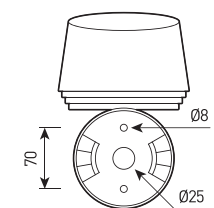

GARNET GLOW XS

view

RAL

1 overall dimensions

size

1

GARNET GLOW XS

Multifunctional spotlight for architectural lighting. Multichip 4-in-1 RGB+W Tunable White with DMX-512 operated, mounting version: on surface, to pillar

Housing:	Pressure die-cast aluminum alloy with polyester powder paint. Body and glass are fitted with silicone gaskets.
Fasteners:	Stainless steel, T=2.00mm
Beam angle:	2.6°, 3.5°, 12°, 15°, 20°, 30°, 60°, 10x70°, 5x20°, 15x60°
Housing color:	Black, Grey, RAL
IES protection classes:	Class I (SELV)
Color temperature, K:	2700K, 3000K, 4000K, 5000K, R, G, B, RGBW 4in1, Tunable white
Input voltage, V:	24V, 220V
Control system:	On/Off, 1-10V, DMX-512, DALI
Ingress Protection Rating, IP:	IP66
Operating temperature:	-40°C ~ +50°C
Weight, kg:	1.7 kg

Article	Name	Power, W	Dimensions, mm	Input voltage, V	Beam angle, degrees	Color temperature, K	Weight, kg
622009010	GARNET GLOW XS 9W 100V-264V IP66 Single Color	9W	158x173x133	220V	2.6°, 3.5°, 12°, 20°, 30°, 60°, 10x70, 5x20	2700K, 3000K, 4000K, 5000K, R, G, B	1.7
622009020	GARNET GLOW XS 9W DC24V RGBW 4in1 IP66	9W	158x173x133	24V	15°, 20°, 30°, 15x60	RGBW	1.7
622015010	GARNET GLOW XS 15W 100V-264V IP66 Single Color	15W	158x173x133	220V	2.6°, 3.5°, 12°, 20°, 30°, 60°, 10x70, 5x20	2700K, 3000K, 4000K, 5000K, R, G, B	1.7
622015020	GARNET GLOW XS 15W DC24V RGBW 4in1 IP66	15W	158x173x133	24V	15°, 20°, 30°, 15x60	RGBW	1.7
622020010	GARNET GLOW XS 20W 100V-264V IP66 Single Color	20W	158x173x133	220V	2.6°, 3.5°, 12°, 20°, 30°, 60°, 10x70, 5x20	2700K, 3000K, 4000K, 5000K, R, G, B	1.7
622020025	GARNET GLOW XS TW 20W DC24V IP66 DMX Tunable white 1800K - 6000K	20W	158x173x133	24V	2.6°, 3.5°, 12°, 20°, 30°, 60°, 10x70, 5x20	1800K-6000K Tunable white	1.7
622020020	GARNET GLOW XS 20W DC24V RGBW 4in1 IP66	20W	158x173x133	24V	15°, 20°, 30°, 15x60	RGBW	1.7