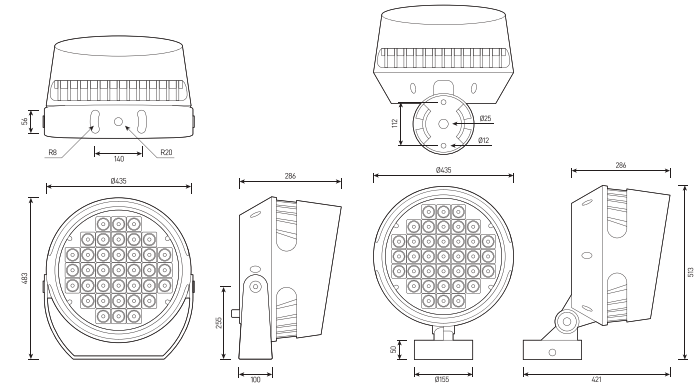

GLOWMAX I,II

Multifunctional projector for architectural lighting.
Multichip 4-in-1 RGB+W, Tunable White with DMX-512 control.

Housing:	Pressure die-cast aluminum alloy with polyester powder paint. The body and glass have silicone seals.
Beam angle:	1.5°, 2° [searchlight], 5°, 8°, 12°, 12.5°, 20°, 30°, 60°, 10x70°, 5x20°, 15x60°
Housing color:	Black, Grey, RAL
IES protection classes:	Class I (SELV)
Color temperature, K:	2700K - 6000K, R, G, B, RGB 3in1, RGBW 4in1, RGBWCLA 7in1, Tunable White
Input voltage, V:	36V, 220V
Control system:	On/Off, 1-10V, DMX-512, RDM, DALI
Ingress Protection Rating, IP:	IP66
Operating temperature:	-40°C ~ +50°C
Weight, kg:	10 - 13 kg