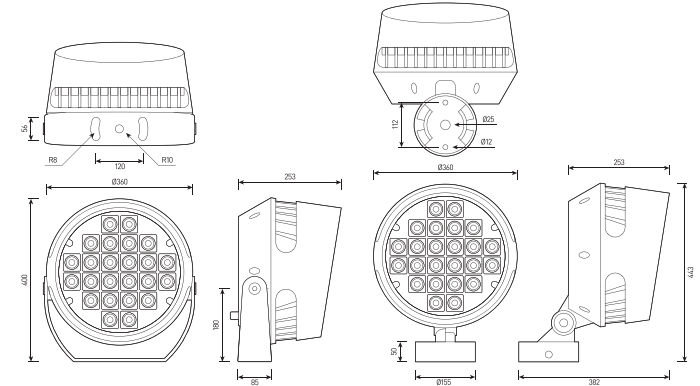

GLOWMAX I,II

view

RAL

1 GLOWMAX I

2 GLOWMAX II

size

1

2