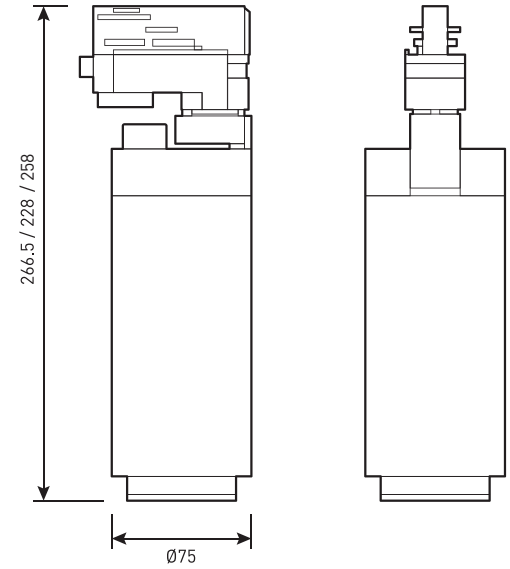

view

size

PICCO

Track spotlight for art galleries, museums and exhibitions

Housing:	Pressure die-cast aluminum alloy with polyester powder paint
Beam angle:	15°-90°
Housing color:	Black, White
Glass:	Clear tempered glass
Reflector:	Anodized aluminum
Color temperature:	2700K, 3000K, 4000K, 5000K
Color rendering index, CRI:	>90
Ingress Protection Rating, IP:	IP20
Control system:	1-10V
Luminous flux:	2300 lm
Power factor:	>0,90
Flicker:	5%
Guaranteed lifetime, hours:	>50 000h

Article	Name	Power	Dimensions, mm	Input voltage	Beam angle, degrees	Color temperature, K	Weight, kg
526015035	PICCO 15W 927 Dim 1-10V Beam Adjust 220V IP20	15 W	Ø75×266,5	220 V	15°-90°	2700K	1.0
526015040	PICCO 15W 930 Dim 1-10V Beam Adjust 220V IP20	15 W	Ø75×266,5	220 V	15°-90°	3000K	1.0
526015045	PICCO 15W 940 Dim 1-10V Beam Adjust 220V IP20	15 W	Ø75×266,5	220 V	15°-90°	4000K	1.0
526015050	PICCO 15W 950 Dim 1-10V Beam Adjust 220V IP20	15 W	Ø75×266,5	220 V	15°-90°	5000K	1.0
526020015	PICCO 20W Dim 1-10V Beam Adjust 220V IP20	20 W	Ø75×228	220 V	15°-90°	2700K, 3000K, 4000K	1.0
526030020	PICCO 30W Dim 1-10V Beam Adjust 220V IP20	30 W	Ø75×258	220 V	15°-90°	2700K, 3000K, 4000K	1.1