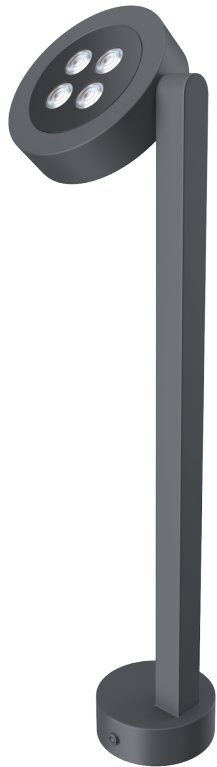

# POINTER

## view

RAL

1 POINTER 500MM

2 POINTER 303MM

3 POINTER 173MM

## size

1

2

3

# POINTER

Luminaire for the landscape lighting with the rotating head

<b>Housing:</b>	Pressure die-cast aluminum alloy with polyester powder paint
<b>Beam angle:</b>	18°
<b>Housing color:</b>	Black, Grey, RAL
<b>IES protection classes:</b>	Class I (SELV)
<b>Color temperature, K:</b>	3000K, 4000K, 5000K
<b>Input voltage, V:</b>	220V
<b>Control system:</b>	On/Off
<b>Ingress Protection Rating, IP:</b>	IP65
<b>Operating temperature:</b>	-40°C ~ +50°C
<b>Weight, kg:</b>	1.6 - 2.3 kg