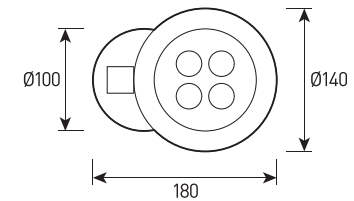

## view

RAL

1 POINTER 500MM

2 POINTER 303MM

3 POINTER 173MM

## size

1

2

3

# POINTER

Luminaire for the landscape lighting with the rotating head

<b>Housing:</b>	Pressure die-cast aluminum alloy with polyester powder paint
<b>Beam angle:</b>	18°
<b>Housing color:</b>	Black, Grey, RAL
<b>IES protection classes:</b>	Class I (SELV)
<b>Color temperature, K:</b>	3000K, 4000K, 5000K
<b>Input voltage, V:</b>	220V
<b>Control system:</b>	On/Off
<b>Ingress Protection Rating, IP:</b>	IP65
<b>Operating temperature:</b>	-40°C ~ +50°C
<b>Weight, kg:</b>	1.6 - 2.3 kg

Article	Name	Power, W	Dimensions, mm	Input voltage, V	Beam angle, degrees	Color temperature, K	Weight, kg
692110033	POINTER 500mm 11W 220V IP65	11W	180x500x140	220V	18°	3000K, 4000K, 5000K	2.3
692110035	POINTER 303mm 11W 220V IP65	11W	180x303x140	220V	18°	3000K, 4000K, 5000K	2.0
692110037	POINTER 173mm 11W 220V IP65	11W	180x173x140	220V	18°	3000K, 4000K, 5000K	1.6