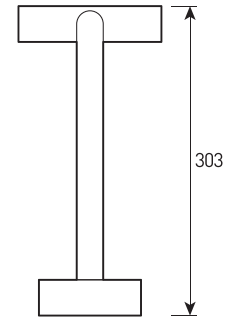

## view

RAL

1 POINTER 500MM

2 POINTER 303MM

3 POINTER 173MM

## size

1

2

3

# POINTER

Luminaire for the landscape lighting with the rotating head

<b>Housing:</b>	Pressure die-cast aluminum alloy with polyester powder paint
<b>Beam angle:</b>	18°
<b>Housing color:</b>	Black, Grey, RAL
<b>IES protection classes:</b>	Class I (SELV)
<b>Color temperature, K:</b>	3000K, 4000K, 5000K
<b>Input voltage, V:</b>	220V
<b>Control system:</b>	On/Off
<b>Ingress Protection Rating, IP:</b>	IP65
<b>Operating temperature:</b>	-40°C ~ +50°C
<b>Weight, kg:</b>	1.6 - 2.3 kg

Article	Name	Power, W	Dimensions, mm	Input voltage, V	Beam angle, degrees	Color temperature, K	Weight, kg
692110033	POINTER 500mm 11W 220V IP65	11W	180x500x140	220V	18°	3000K, 4000K, 5000K	2.3
692110035	POINTER 303mm 11W 220V IP65	11W	180x303x140	220V	18°	3000K, 4000K, 5000K	2.0
692110037	POINTER 173mm 11W 220V IP65	11W	180x173x140	220V	18°	3000K, 4000K, 5000K	1.6