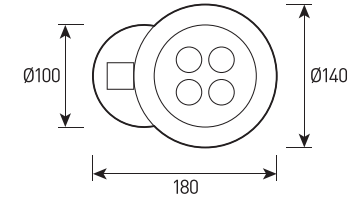

## view

RAL

1 POINTER 500MM

2 POINTER 303MM

3 POINTER 173MM

## size

1

2

3

# POINTER

Luminaire for the landscape lighting with the rotating head

<b>Housing:</b>	Pressure die-cast aluminum alloy with polyester powder paint
<b>Beam angle:</b>	18°
<b>Housing color:</b>	Black, Grey, RAL
<b>IES protection classes:</b>	Class I (SELV)
<b>Color temperature, K:</b>	3000K, 4000K, 5000K
<b>Input voltage, V:</b>	220V
<b>Control system:</b>	On/Off
<b>Ingress Protection Rating, IP:</b>	IP65
<b>Operating temperature:</b>	-40°C ~ +50°C
<b>Weight, kg:</b>	1.6 - 2.3 kg

Article	Name	Power, W	Dimensions, mm	Input voltage, V	Beam angle, degrees	Color temperature, K	Weight, kg
692110033	POINTER 500mm 11W 220V IP65	11W	180x500x140	220V	18°	3000K, 4000K, 5000K	2.3
692110035	POINTER 303mm 11W 220V IP65	11W	180x303x140	220V	18°	3000K, 4000K, 5000K	2.0
692110037	POINTER 173mm 11W 220V IP65	11W	180x173x140	220V	18°	3000K, 4000K, 5000K	1.6