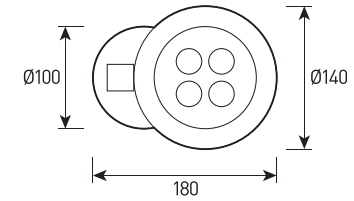

## view

RAL

1 POINTER 500MM

2 POINTER 303MM

3 POINTER 173MM

## size

1

2

3

# POINTER

Luminaire for the landscape lighting with the rotating head

<b>Housing:</b>	Pressure die-cast aluminum alloy with polyester powder paint
<b>Beam angle:</b>	18°
<b>Housing color:</b>	Black, Grey, RAL
<b>IES protection classes:</b>	Class I (SELV)
<b>Color temperature, K:</b>	3000K, 4000K, 5000K
<b>Input voltage, V:</b>	220V
<b>Control system:</b>	On/Off
<b>Ingress Protection Rating, IP:</b>	IP65
<b>Operating temperature:</b>	-40°C ~ +50°C
<b>Weight, kg:</b>	1.6 - 2.3 kg

Article	Name	Power, W	Dimensions, mm	Input voltage, V	Beam angle, degrees	Color temperature, K	Weight, kg
692110033	POINTER 500mm 11W 220V IP65	11W	180x500x140	220V	18°	3000K, 4000K, 5000K	2.3
692110035	POINTER 303mm 11W 220V IP65	11W	180x303x140	220V	18°	3000K, 4000K, 5000K	2.0
692110037	POINTER 173mm 11W 220V IP65	11W	180x173x140	220V	18°	3000K, 4000K, 5000K	1.6