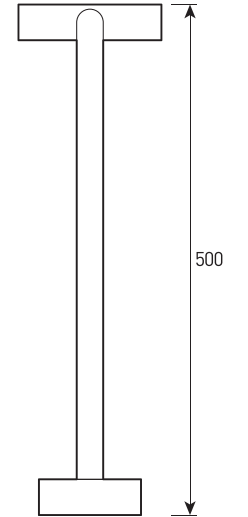

## view

RAL

1 POINTER 500MM

2 POINTER 303MM

3 POINTER 173MM

## size

1

2

3

# POINTER

Luminaire for the landscape lighting with the rotating head

<b>Housing:</b>	Pressure die-cast aluminum alloy with polyester powder paint
<b>Beam angle:</b>	18°
<b>Housing color:</b>	Black, Grey, RAL
<b>IES protection classes:</b>	Class I (SELV)
<b>Color temperature, K:</b>	3000K, 4000K, 5000K
<b>Input voltage, V:</b>	220V
<b>Control system:</b>	On/Off
<b>Ingress Protection Rating, IP:</b>	IP65
<b>Operating temperature:</b>	-40°C ~ +50°C
<b>Weight, kg:</b>	1.6 - 2.3 kg

Article	Name	Power, W	Dimensions, mm	Input voltage, V	Beam angle, degrees	Color temperature, K	Weight, kg
692110033	POINTER 500mm 11W 220V IP65	11W	180x500x140	220V	18°	3000K, 4000K, 5000K	2.3
692110035	POINTER 303mm 11W 220V IP65	11W	180x303x140	220V	18°	3000K, 4000K, 5000K	2.0
692110037	POINTER 173mm 11W 220V IP65	11W	180x173x140	220V	18°	3000K, 4000K, 5000K	1.6