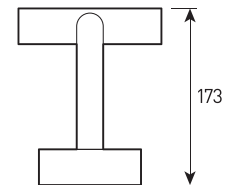

## view

RAL

1 POINTER 500MM

2 POINTER 303MM

3 POINTER 173MM

## size

1

2

3

# POINTER

Luminaire for the landscape lighting with the rotating head

<b>Housing:</b>	Pressure die-cast aluminum alloy with polyester powder paint
<b>Beam angle:</b>	18°
<b>Housing color:</b>	Black, Grey, RAL
<b>IES protection classes:</b>	Class I (SELV)
<b>Color temperature, K:</b>	3000K, 4000K, 5000K
<b>Input voltage, V:</b>	220V
<b>Control system:</b>	On/Off
<b>Ingress Protection Rating, IP:</b>	IP65
<b>Operating temperature:</b>	-40°C ~ +50°C
<b>Weight, kg:</b>	1.6 - 2.3 kg

Article	Name	Power, W	Dimensions, mm	Input voltage, V	Beam angle, degrees	Color temperature, K	Weight, kg
692110033	POINTER 500mm 11W 220V IP65	11W	180x500x140	220V	18°	3000K, 4000K, 5000K	2.3
692110035	POINTER 303mm 11W 220V IP65	11W	180x303x140	220V	18°	3000K, 4000K, 5000K	2.0
692110037	POINTER 173mm 11W 220V IP65	11W	180x173x140	220V	18°	3000K, 4000K, 5000K	1.6