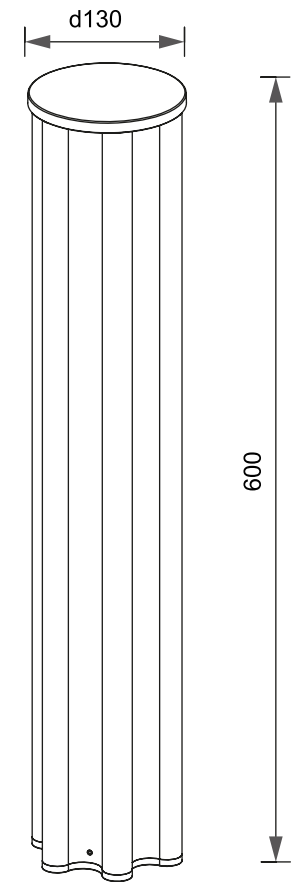

view

RAL

1 RAISEN-G 600

size

1

RAISEN-G

LED outdoor lighting 12W, IP65.

The luminaire has an ergonomic and convenient design, and is suitable for accentual lighting.

Suitable for use as outdoor lighting. The driver and the power supply are located inside the housing.

Housing:	Pressure die-cast aluminum alloy with polyester powder paint. Body and glass are fitted with silicone sealants.
Fasteners:	Stainless steel, T=2.00mm
Glass:	tempered glass, 3.0 mm
Optical system:	Optical lens. Efficiency >85%
Optics with angles:	119°
Housing color:	Grey, RAL
Operating temperature:	-40°C – +50°C (at startup: -20°C)
Weight:	2.88kg
Number of diodes (monochromatic)	6X2W

Article	Name	Power, W	Dimensions, mm	Beam angle°	Light flow, lm	Color rendering index	Power factor (PF)
69503230	Raisen-G 600 12W 3000K 220V IP65	12 W	130 x 600	119°	230 lm	80	0,83