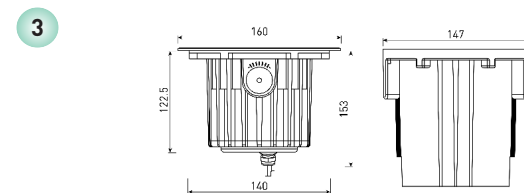

RALLUS AXEL

view

size

- 1 RALLUS AXEL XS
- 2 RALLUS AXEL S
- 3 RALLUS AXEL M
- 4 RALLUS AXEL L
- 5 RALLUS AXEL XL
- 6 RALLUS AXEL XXL

RALLUS AXEL

Recessed ground lighting with adjustable optical part, which allows directing the light flux to the object with optimal accuracy

Housing:	Pressure die-cast aluminum alloy with polyester powder paint
Beam angle:	3°, 8°, 25°, 40°, 60°
Housing color:	Metallic
IES protection classes:	Class I (SELV)
Color temperature, K:	2700K, 3000K, 4000K, 5000K, 6000K, R, G, B, RGB 3in1, RGBW 4in1, Tunable white
Input voltage, V:	24V, 220V
Control system:	On/Off, 1-10V, DMX-512, TRIAC, DALI, PWM
Ingress Protection Rating, IP:	IP67
Operating temperature:	-40°C ~ +50°C
Weight, kg:	0.8-4.5kg