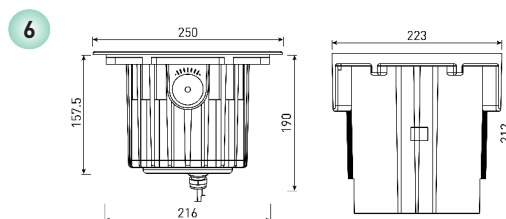

RALLUS AXEL

view

size

- 1 RALLUS AXEL XS
- 2 RALLUS AXEL S
- 3 RALLUS AXEL M
- 4 RALLUS AXEL L
- 5 RALLUS AXEL XL
- 6 RALLUS AXEL XXL

RALLUS AXEL

Recessed ground lighting with adjustable optical part, which allows directing the light flux to the object with optimal accuracy

Housing:	Pressure die-cast aluminum alloy with polyester powder paint
Beam angle:	3°, 8°, 25°, 40°, 60°
Housing color:	Metallic
IES protection classes:	Class I (SELV)
Color temperature, K:	2700K, 3000K, 4000K, 5000K, 6000K, R, G, B, RGB 3in1, RGBW 4in1, Tunable white
Input voltage, V:	24V, 220V
Control system:	On/Off, 1-10V, DMX-512, TRIAC, DALI, PWM
Ingress Protection Rating, IP:	IP67
Operating temperature:	-40°C ~ +50°C
Weight, kg:	0.8-4.5kg