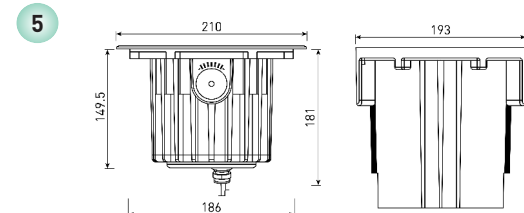

RALLUS AXEL

view

size

- 1 RALLUS AXEL XS
- 2 RALLUS AXEL S
- 3 RALLUS AXEL M
- 4 RALLUS AXEL L
- 5 RALLUS AXEL XL
- 6 RALLUS AXEL XXL

RALLUS AXEL

Recessed ground lighting with adjustable optical part, which allows directing the light flux to the object with optimal accuracy

Housing:	Pressure die-cast aluminum alloy with polyester powder paint
Beam angle:	3°, 8°, 25°, 40°, 60°
Housing color:	Metallic
IES protection classes:	Class I (SELV)
Color temperature, K:	2700K, 3000K, 4000K, 5000K, 6000K, R, G, B, RGB 3in1, RGBW 4in1, Tunable white
Input voltage, V:	24V, 220V
Control system:	On/Off, 1-10V, DMX-512, TRIAC, DALI, PWM
Ingress Protection Rating, IP:	IP67
Operating temperature:	-40°C ~ +50°C
Weight, kg:	0.8-4.5kg