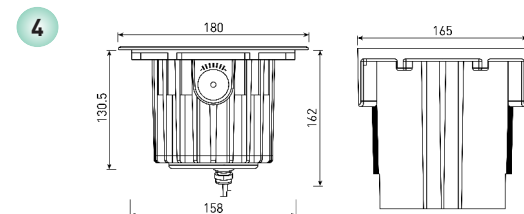

RALLUS AXEL

view

size

- 1 RALLUS AXEL XS
- 2 RALLUS AXEL S
- 3 RALLUS AXEL M
- 4 RALLUS AXEL L
- 5 RALLUS AXEL XL
- 6 RALLUS AXEL XXL

RALLUS AXEL

Recessed ground lighting with adjustable optical part, which allows directing the light flux to the object with optimal accuracy

Housing:	Pressure die-cast aluminum alloy with polyester powder paint
Beam angle:	3°, 8°, 25°, 40°, 60°
Housing color:	Metallic
IES protection classes:	Class I (SELV)
Color temperature, K:	2700K, 3000K, 4000K, 5000K, 6000K, R, G, B, RGB 3in1, RGBW 4in1, Tunable white
Input voltage, V:	24V, 220V
Control system:	On/Off, 1-10V, DMX-512, TRIAC, DALI, PWM
Ingress Protection Rating, IP:	IP67
Operating temperature:	-40°C ~ +50°C
Weight, kg:	0.8-4.5kg