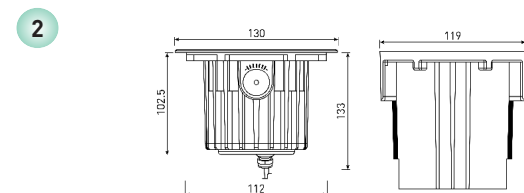

RALLUS AXEL

view

size

- 1 RALLUS AXEL XS
- 2 RALLUS AXEL S
- 3 RALLUS AXEL M
- 4 RALLUS AXEL L
- 5 RALLUS AXEL XL
- 6 RALLUS AXEL XXL

RALLUS AXEL

Recessed ground lighting with adjustable optical part, which allows directing the light flux to the object with optimal accuracy