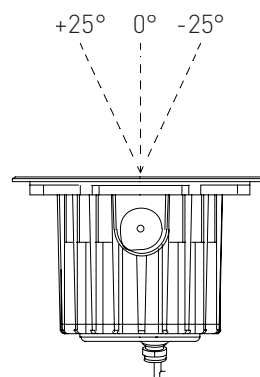

RALLUS AXEL

view

size

- 1 RALLUS AXEL XS
- 2 RALLUS AXEL S
- 3 RALLUS AXEL M
- 4 RALLUS AXEL L
- 5 RALLUS AXEL XL
- 6 RALLUS AXEL XXL

RALLUS AXEL

Recessed ground lighting with adjustable optical part, which allows directing the light flux to the object with optimal accuracy

Housing:	Pressure die-cast aluminum alloy with polyester powder paint
Beam angle:	3°, 8°, 25°, 40°, 60°
Housing color:	Metallic
IES protection classes:	Class I (SELV)
Color temperature, K:	2700K, 3000K, 4000K, 5000K, 6000K, R, G, B, RGB 3in1, RGBW 4in1, Tunable white
Input voltage, V:	24V, 220V
Control system:	On/Off, 1-10V, DMX-512, TRIAC, DALI, PWM
Ingress Protection Rating, IP:	IP67
Operating temperature:	-40°C ~ +50°C
Weight, kg:	0.8-4.5kg