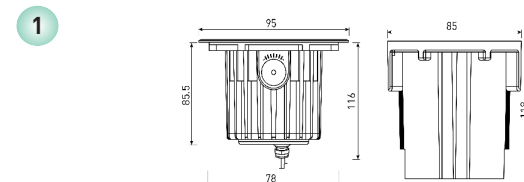

RALLUS AXEL

view

size

- 1 RALLUS AXEL XS
- 2 RALLUS AXEL S
- 3 RALLUS AXEL M
- 4 RALLUS AXEL L
- 5 RALLUS AXEL XL
- 6 RALLUS AXEL XXL

RALLUS AXEL

Recessed ground lighting with adjustable optical part, which allows directing the light flux to the object with optimal accuracy

Housing:	Pressure die-cast aluminum alloy with polyester powder paint
Beam angle:	3°, 8°, 25°, 40°, 60°
Housing color:	Metallic
IES protection classes:	Class I (SELV)
Color temperature, K:	2700K, 3000K, 4000K, 5000K, 6000K, R, G, B, RGB 3in1, RGBW 4in1, Tunable white
Input voltage, V:	24V, 220V
Control system:	On/Off, 1-10V, DMX-512, TRIAC, DALI, PWM
Ingress Protection Rating, IP:	IP67
Operating temperature:	-40°C ~ +50°C
Weight, kg:	0.8-4.5kg