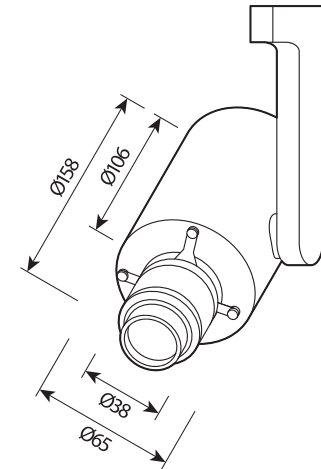

## size

1

2

# ROSTO

Track spotlight for art galleries, museums and exhibitions.

<b>Housing:</b>	Pressure die-cast aluminum alloy with polyester powder paint
<b>Housing color:</b>	Black, white
<b>Beam angle:</b>	55°, 20-60°
<b>Glass:</b>	Clear tempered glass
<b>Reflector:</b>	Anodized aluminum
<b>Color temperature, K:</b>	3000K, 4000K, 5000K
<b>Color rendering index, CRI:</b>	>97
<b>Ingress Protection Rating, IP:</b>	IP20
<b>Control system:</b>	On/Off, 1-10V, DALI
<b>Luminous flux, lm:</b>	350 lm
<b>Power factor:</b>	>0,95
<b>Flicker:</b>	<5%
<b>Guaranteed lifetime, hours:</b>	>50 000h

Article	Name	Power, W	Dimensions, mm	Input voltage, V	Beam angle, degrees	Color temperature, K	Weight, kg
526020075	ROSTO 10W Single Color 55D 220V IP20	10W	d65x158	220V	55°	3000K, 4000K, 5000K	0,8
526020085	ROSTO 10W Single Color 20-60D 220V IP20	10W	d65x178	220V	20-60°	3000K, 4000K, 5000K	0,8