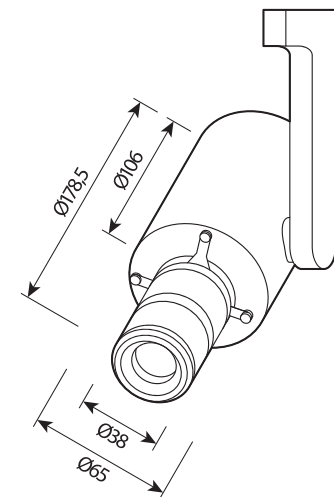

## size

1

2

# ROSTO

Track spotlight for art galleries, museums and exhibitions.

<b>Housing:</b>	Pressure die-cast aluminum alloy with polyester powder paint
<b>Housing color:</b>	Black, white
<b>Beam angle:</b>	55°, 20-60°
<b>Glass:</b>	Clear tempered glass
<b>Reflector:</b>	Anodized aluminum
<b>Color temperature, K:</b>	3000K, 4000K, 5000K
<b>Color rendering index, CRI:</b>	>97
<b>Ingress Protection Rating, IP:</b>	IP20
<b>Control system:</b>	On/Off, 1-10V, DALI
<b>Luminous flux, lm:</b>	350 lm
<b>Power factor:</b>	>0,95
<b>Flicker:</b>	<5%
<b>Guaranteed lifetime, hours:</b>	>50 000h

Article	Name	Power, W	Dimensions, mm	Input voltage, V	Beam angle, degrees	Color temperature, K	Weight, kg
526020075	ROSTO 10W Single Color 55D 220V IP20	10W	d65x158	220V	55°	3000K, 4000K, 5000K	0,8
526020085	ROSTO 10W Single Color 20-60D 220V IP20	10W	d65x178	220V	20-60°	3000K, 4000K, 5000K	0,8