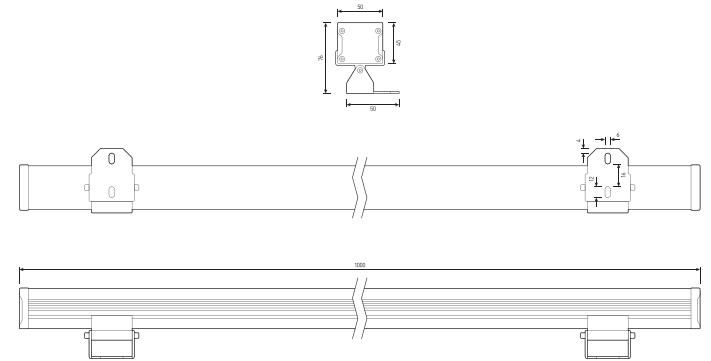

view

RAL

1 overall dimensions

size

SHIFTER

Linear luminaire for architectural lighting.

Housing:	Extruded aluminum with a protective anti-corrosion coating
Housing color:	Black, Grey, RAL
Beam angle:	5°, 8°, 12.5°, 20°, 30°, 60°, 15x30°, 10x60°
IES protection classes:	Class I (SELV)
Color temperature, K:	2700K, 3000K, 4000K, 5700K, R, G, B, RGB 3in1, RGBW 4in1
Input voltage, V:	24V/220V
Control system:	On/Off, DMX-512
Ingress Protection Rating, IP:	IP66
Operating temperature:	-40°C ~ +50°C
Weight:	0,5-2,4kg