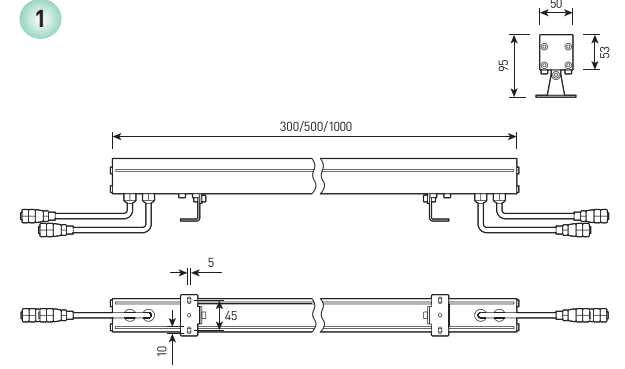

view

RAL

1 overall dimensions

size