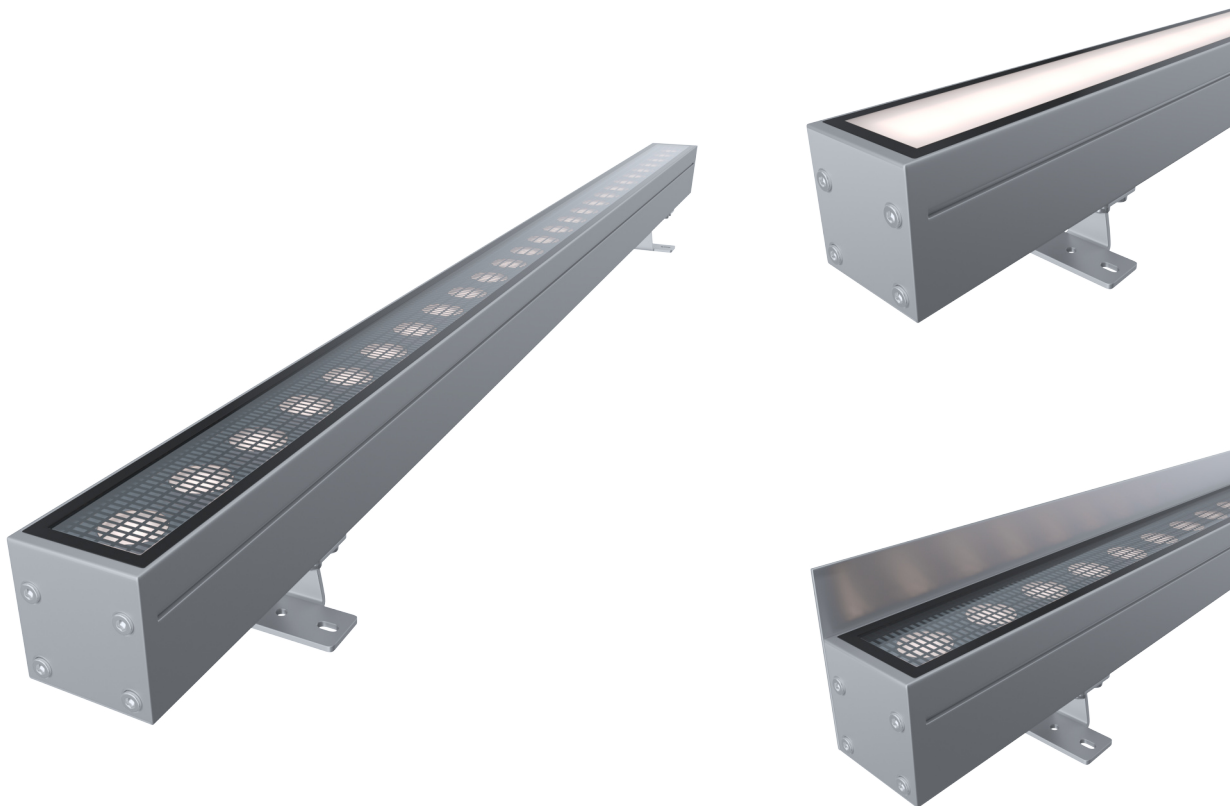

view

RAL

1 overall dimensions

size

TENZER

Linear luminaire for architectural and accent lighting

| | |
|---------------------------------------|---|
| Housing: | Extruded aluminum with a protective anti-corrosion coating |
| Beam angle: | 15°, 20°, 30°, 40°, 60°, 15X30°, 10X60°, 15X60°, 120° |
| Housing color: | Metallic, Grey, RAL |
| IES protection classes: | Class I (SELV) |
| Color temperature, K: | 2700K, 3000K, 4000K, 5000K, 6000K, R, G, B, RGB 3in1, RGBW 4in1 |
| Input voltage, V: | 24V, 220V |
| Control system: | On/Off, 0-10V, DMX-512, DALI |
| Ingress Protection Rating, IP: | IP66 |
| Operating temperature: | -40°C ~ +50°C |
| Weight, kg: | 1.0 - 4.5 kg |