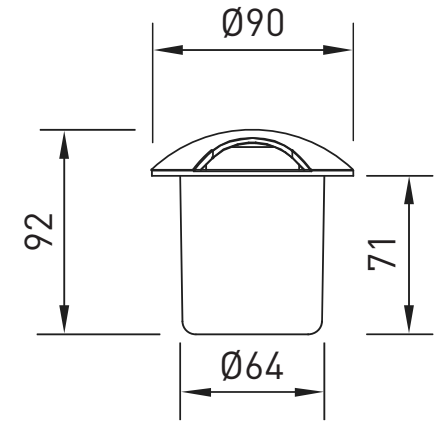

view

1 overall dimensions

size

1

ZIBO

Ground recessed LED light IP67. It can withstand the load on the outer part up to 2000 kg

Housing:	Pressure die-cast aluminum alloy with polyester powder paint
Fronted cover:	Stainless steel, T=2.00 mm
Beam angle:	60°, 2x60°, 4x60°, 12x15°
Housing color:	Metallic
IES protection classes:	Class I (SELV)
Color temperature, K:	3000K, 4000K, 5000K
Input voltage, V:	24V, 220V
Control system:	On/Off
Ingress Protection Rating, IP:	IP67
Operating temperature:	-40°C ~ +50°C
Weight, kg:	0.85 kg

Article	Name	Power, W	Dimensions, mm	Input voltage, V	Beam angle, degrees	Color temperature, K	Weight, kg
793031010	ZIBO1 3W SINGLE 24V/220V IP67 1 beam	3W	D90x92	24V, 220V	60°	3000K, 4000K, 5000K	0.85
793042020	ZIBO2 4W SINGLE 24V/220V IP67 2 beams	4W	D90x92	24V, 220V	2x60°	3000K, 4000K, 5000K	0.85
793044040	ZIBO3 4W SINGLE 24V/220V IP67 4 beams	4W	D90x92	24V, 220V	4x60°	3000K, 4000K, 5000K	0.85
793084160	ZIBO4 4W SINGLE 24V/220V IP67 multi	4W	D90x92	24V, 220V	12x15°	3000K, 4000K, 5000K	0.85