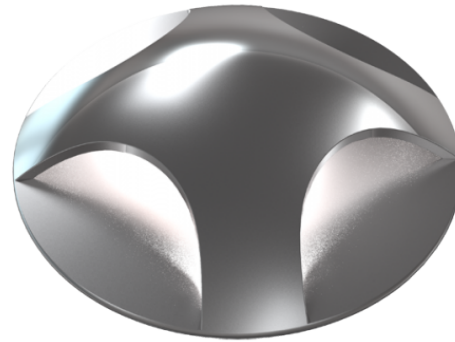

view

1 overall dimensions

size

1

ZIBO

Ground recessed LED light IP67. It can withstand the load on the outer part up to 2000 kg

Housing:	Pressure die-cast aluminum alloy with polyester powder paint
Fronted cover:	Stainless steel, T=2.00 mm
Beam angle:	60°, 2x60°, 4x60°, 12x15°
Housing color:	Metallic
IES protection classes:	Class I (SELV)
Color temperature, K:	3000K, 4000K, 5000K
Input voltage, V:	24V, 220V
Control system:	On/Off
Ingress Protection Rating, IP:	IP67
Operating temperature:	-40°C ~ +50°C
Weight, kg:	0.85 kg

Article	Name	Power, W	Dimensions, mm	Input voltage, V	Beam angle, degrees	Color temperature, K	Weight, kg
793031010	ZIBO1 3W SINGLE 24V/220V IP67 1 beam	3W	D90x92	24V, 220V	60°	3000K, 4000K, 5000K	0.85
793042020	ZIBO2 4W SINGLE 24V/220V IP67 2 beams	4W	D90x92	24V, 220V	2x60°	3000K, 4000K, 5000K	0.85
793044040	ZIBO3 4W SINGLE 24V/220V IP67 4 beams	4W	D90x92	24V, 220V	4x60°	3000K, 4000K, 5000K	0.85
793084160	ZIBO4 4W SINGLE 24V/220V IP67 multi	4W	D90x92	24V, 220V	12x15°	3000K, 4000K, 5000K	0.85