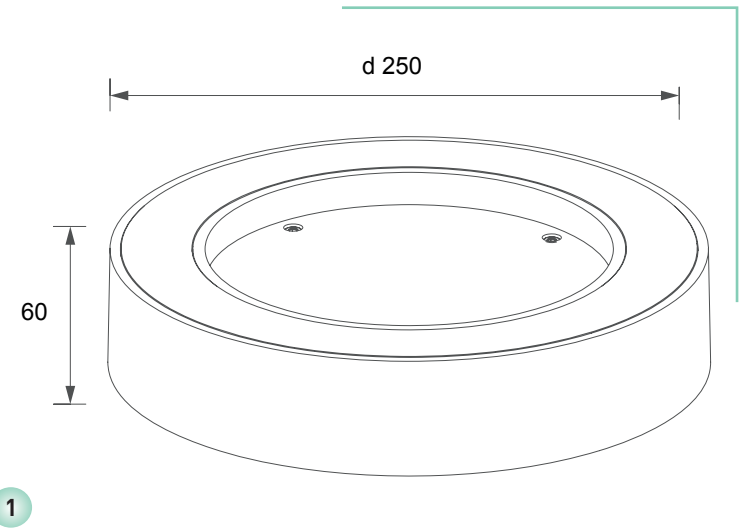

ANGELEYE ROUND

view

1 overall dimensions

size

ANGELEYE ROUND

LED outdoor ceiling-wall lighting 24W, IP65.

The luminaire has an interesting and recognizable design, but also is a compact and convenient solution for floodlighting and accentual lighting of entry elements. Suitable for use as outdoor lighting instead of devices with gas-discharge lamps. The driver and the power supply are located inside the housing.

Housing:	Pressure die-cast aluminum alloy with polyester powder paint. Body and glass are fitted with silicone sealants.
Fasteners:	Stainless steel, T=2.00mm
Glass:	tempered glass, 3.0 mm
Optical system:	Optical lens. Efficiency >85%
Optics with angles:	80°.
Housing color:	Black, Grey, White
Operating temperature:	-40°C – +45°C (at startup: -20°C)
Weight:	1.42 kg
Number of diodes (monochromatic):	12X2W

Article	Name	Power, W	Dimensions, mm	Beam angle°	Light flow, lm	Color rendering index	Power factor (PF)
69505020	AngelEye Round 24W 3000K 220V IP65	24 W	253 x 60	80°	556 lm	86	0,95