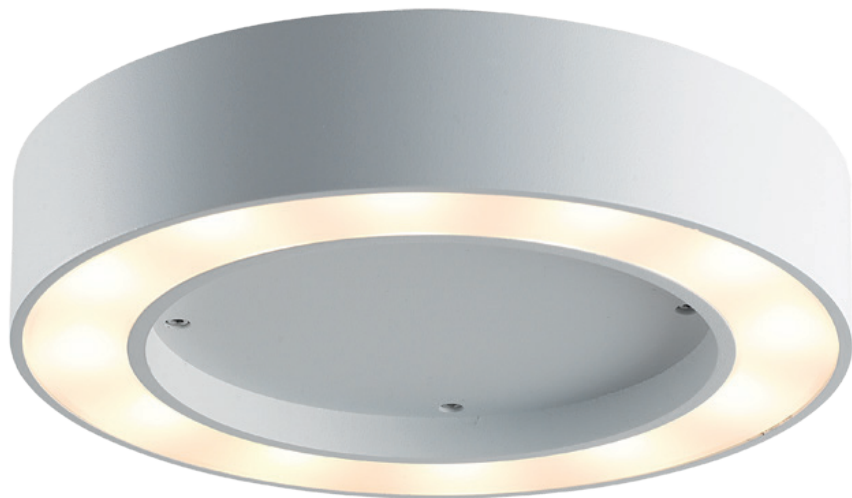

ANGELEYE ROUND

view

1 overall dimensions

size

ANGELEYE ROUND

LED outdoor ceiling-wall lighting 24W, IP65.

The luminaire has an interesting and recognizable design, but also is a compact and convenient solution for floodlighting and accentual lighting of entry elements. Suitable for use as outdoor lighting instead of devices with gas-discharge lamps. The driver and the power supply are located inside the housing.

Housing:	Pressure die-cast aluminum alloy with polyester powder paint. Body and glass are fitted with silicone sealants.
Fasteners:	Stainless steel, T=2.00mm
Glass:	tempered glass, 3.0 mm
Optical system:	Optical lens. Efficiency >85%
Optics with angles:	80°.
Housing color:	Black, Grey, White
Operating temperature:	-40°C – +45°C (at startup: -20°C)
Weight:	1.42 kg
Number of diodes (monochromatic):	12X2W

Article	Name	Power, W	Dimensions, mm	Beam angle°	Light flow, lm	Color rendering index	Power factor (PF)
69505020	AngelEye Round 24W 3000K 220V IP65	24 W	253 x 60	80°	556 lm	86	0,95