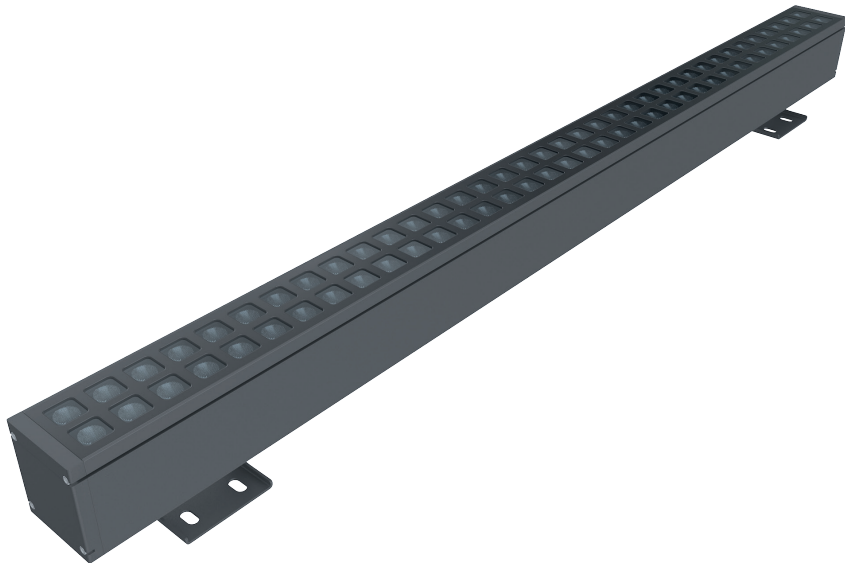

# BAND FORTER L

view

RAL

size

1 overall dimensions

2 swivel mount base

# BAND FORTER L

Powerful linear fixture for the architectural lighting projects.

<b>Housing:</b>	Pressure die-cast aluminum alloy with polyester powder paint
<b>Housing color:</b>	Grey, RAL
<b>Beam angle:</b>	10°, 15°, 30°, 45°, 60°, 18x55°, 20x45°, 10x60°
<b>IES protection classes:</b>	Class I (SELV)
<b>Color temperature, K:</b>	2700K, 3000K, 4000K, 5000K, 6000K, R, G, B, RGB 3in1, RGBW 4in1
<b>Input voltage, V:</b>	24V, 220V
<b>Control system:</b>	On/Off, 0-10V, DMX-512, TRIAC, DALI
<b>Ingress Protection Rating, IP:</b>	IP66
<b>Operating temperature:</b>	-40°C ~ +50°C
<b>Weight:</b>	3,0-4,0kg