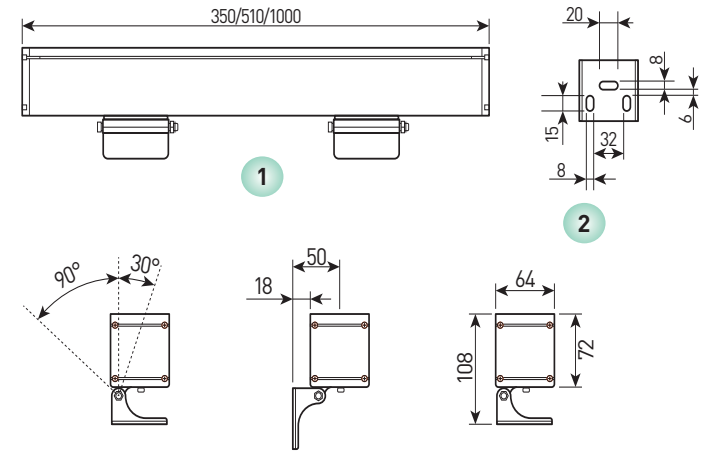

# BAND FORTER L

view

RAL

size

1 overall dimensions

2 swivel mount base

# BAND FORTER L

Powerful linear fixture for the architectural lighting projects.

<b>Housing:</b>	Pressure die-cast aluminum alloy with polyester powder paint
<b>Housing color:</b>	Grey, RAL
<b>Beam angle:</b>	10°, 15°, 30°, 45°, 60°, 18x55°, 20x45°, 10x60°
<b>IES protection classes:</b>	Class I (SELV)
<b>Color temperature, K:</b>	2700K, 3000K, 4000K, 5000K, 6000K, R, G, B, RGB 3in1, RGBW 4in1
<b>Input voltage, V:</b>	24V, 220V
<b>Control system:</b>	On/Off, 0-10V, DMX-512, TRIAC, DALI
<b>Ingress Protection Rating, IP:</b>	IP66
<b>Operating temperature:</b>	-40°C ~ +50°C
<b>Weight:</b>	3,0-4,0kg