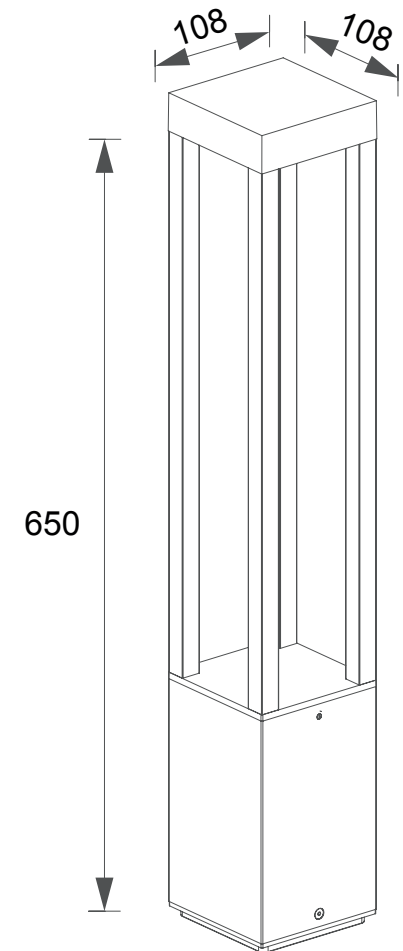

BOWLER QUADRO-W

view

1 overall dimensions

size

1

BOWLER QUADRO-W

LED outdoor lighting 7W, IP65.

The luminaire has an ergonomic and convenient design, and is suitable for accentual lighting.

Suitable for use as outdoor lighting. The driver and the power supply are located inside the housing.

Housing:	Pressure die-cast aluminum alloy with polyester powder paint. Body and glass are fitted with silicone sealants.
Fasteners:	Stainless steel, T=2.00mm
Glass:	tempered glass, 3.0 mm
Optical system:	Optical lens. Efficiency >85%
Optics with angles:	29°
Housing color:	Black, Grey, White
Operating temperature:	-40°C – +45°C (at startup: -20°C)
Weight:	2.2 kg
Number of diodes (monochromatic)	1X7W

Article	Name	Power, W	Dimensions, mm	Beam angle°	Light flow, lm	Color rendering index	Power factor (PF)
69503210	Bowler Quadro-W 650 7W 3000K 220V IP65	7 W	108 x 108 x 650	29°	356 lm	82	0,54