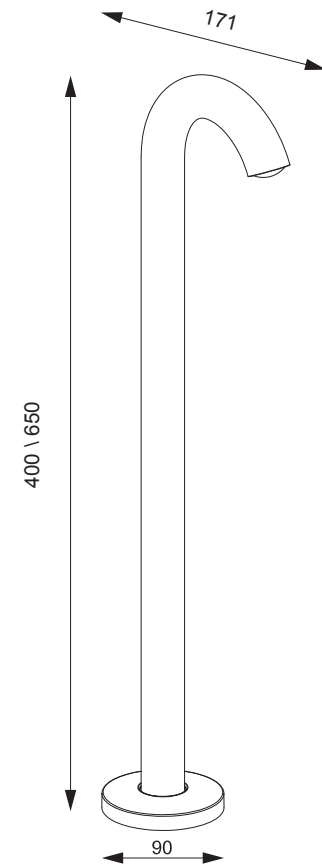

view

1 overall dimensions

1

size

COMMA

LED outdoor lighting 4W, IP65.

The series of light intended for landscape lighting, shopping centres and business-centres.

Housing:	Pressure die-cast aluminum alloy with polyester powder paint. Body and glass are fitted with silicone sealants.
Fasteners:	Stainless steel, T=2.00mm
Glass:	Tempered glass, 3.0mm
Beam angle:	70°
Housing color:	Black
Color temperature, K:	3000K, 4000K, 6000K
Color rendering index, CRI:	>82
Power Factor:	>0.9
Control system:	Switch On\Off
Input voltage, V:	220V
Ingress Protection Rating, IP:	IP65
Operating temperature:	-40°C to +45°C (at startup: -20°C)
Guaranteed lifetime, hours:	>35 000h

Article	Name	Power, W	Dimensions, mm	Input voltage, V	Beam angle, degrees	Color Temperature, K	Weight, kg
538004010	Comma 4W 3000K 220V IP65	1x4W	171x400x90	220	70°	3000K, 4000K, 6000K	0.8kg
538004020	Comma 4W 3000K 220V IP65	1x4W	171x650x90	220	70°	3000K, 4000K, 6000K	2.2kg