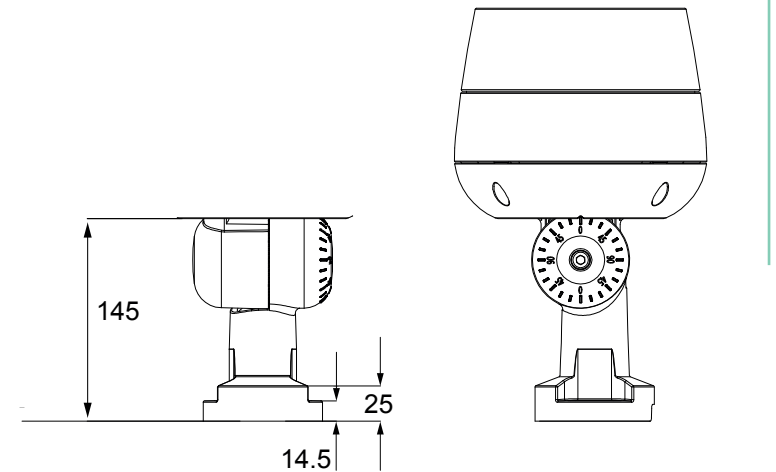

size

1 overall dimensions