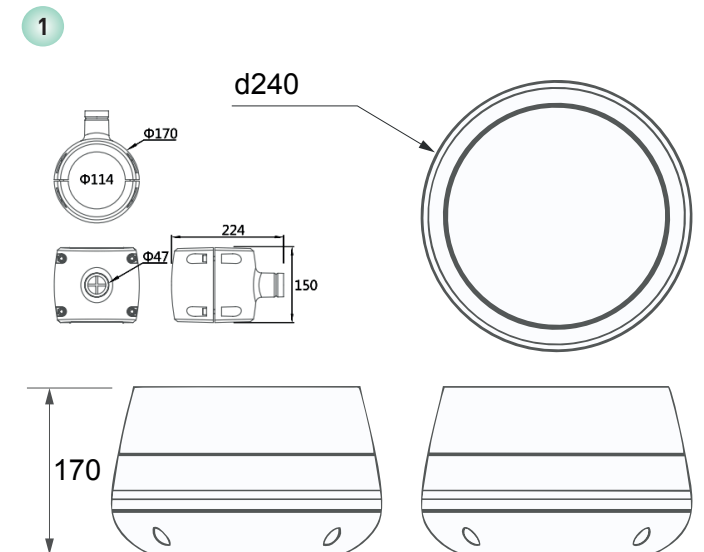

view

RAL

size

1 overall dimensions

ELFO M

Multifunctional spotlight for architectural lighting with a wide range of power and optics for a variety of tasks. The "Target" insert dissipates the light, protecting the eyes from direct light and blinding.

Housing:	Pressure die-cast aluminum alloy with polyester powder paint
Fasteners:	stainless steel
Glass:	Tempered glass, T= 5 mm
Beam angle:	3.5°, 5°, 7°, 15°, 25°, 40°, 60°
Housing color:	Black, RAL
Color rendering index, CRI:	>70
Color temperature, K:	2700K, 3000K, 4000K, 5000K, RGB, RGBW
Input voltage, V:	220V
Control system:	Switch On\Off, DMX-512
Ingress Protection Rating, IP:	IP66
Operating temperature:	-40°C ~ +40°C