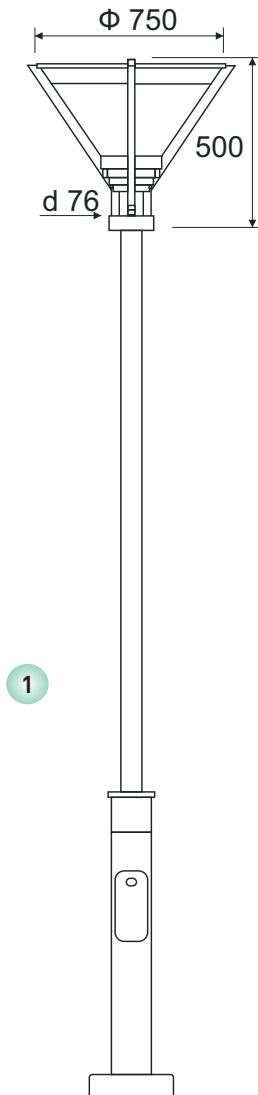

view

RAL

1 overall dimensions

size

GUEST

Park classic designed lamp for mounting on a support consisting suits for lighting big park areas.

Housing:	Pressure die-cast aluminum alloy with polyester powder paint.
Mounting type:	to the pole up to d76mm
Beam angle:	60°, 90°, 60x120°, 90x120°
Housing color:	Black, RAL
Color temperature, K:	3000K-6000K
Color rendering index, CRI:	>70
Control system:	Switch On\Off
Input voltage, V:	220V
Ingress Protection Rating, IP:	IP65
Operating temperature:	-40°C to +45°C (at startup: -20°C)
Guaranteed lifetime, hours:	>50 000h

Article	Name	Power, W	Dimensions, mm	Input voltage, V	Beam angle, degrees	Color Temperature, K	Weight, kg
719060010	GUEST 60W 220V IP65	60W	d750x500 \d76	220V	60°, 90°, 60x120°, 90x120°	3000K-6000K	12kg
719080010	GUEST 80W 220V IP65	80W	d750x500 \d76	220V	60°, 90°, 60x120°, 90x120°	3000K-6000K	12kg
719100010	GUEST 100W 220V IP65	100W	d750x500 \d76	220V	60°, 90°, 60x120°, 90x120°	3000K-6000K	12kg