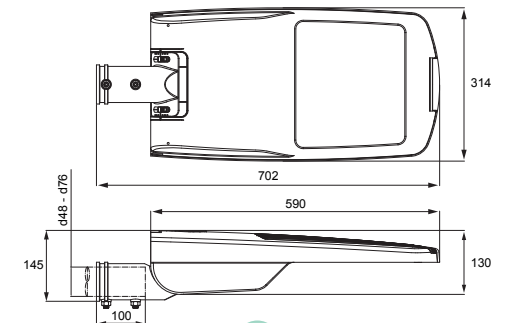

OUTLED NEMA

view

1 OUTLED NEMA S

2 OUTLED NEMA M

3 OUTLED NEMA L

size

1

2

3

OUTLED NEMA

High-power models are designed for lighting large areas or motorways.

Searchlights power up to 215W with NEMA socket are perfect for parks and areas for office centers.

Housing:	Pressure die-cast aluminum alloy with polyester powder paint
Fixation diameter to the support:	d48, d60
Housing color:	Black, Grey, RAL
Beam angle:	40x145°, 1-8 type
IES protection classes:	Class I (SELV)
Color temperature, K:	3000K, 4000K, 5000K
Color rendering index, CRI:	>70
Input voltage, V:	220V
IK:	09
Power factor (PF):	0.9
Ingress Protection Rating, IP:	IP66
Operating temperature:	-40°C ~ +50°C
Guaranteed lifetime, hours:	> 100 000h

Article	Name	Power, W	Dimensions, mm	Input voltage, V	Beam angle, degrees	Color temperature, K	Weight, kg
614040010	OUTLED NEMA S 40W 220V IP66	40W	458x240x100	220V	40x145° (1-8 type)	3000K-5000K	5.2kg
614060010	OUTLED NEMA S 60W 220V IP66	60W	458x240x100	220V	40x145° (1-8 type)	3000K-5000K	5.2kg
614080010	OUTLED NEMA S 80W 220V IP66	80W	458x240x100	220V	40x145° (1-8 type)	3000K-5000K	5.2kg
614100010	OUTLED NEMA M 100W 220V IP66	100W	590x314x130	220V	40x145° (1-8 type)	3000K-5000K	8.3kg
614130010	OUTLED NEMA M 130W 220V IP66	130W	590x314x130	220V	40x145° (1-8 type)	3000K-5000K	8.3kg
614150010	OUTLED NEMA L 150W 220V IP66	150W	730x340x140	220V	40x145° (1-8 type)	3000K-5000K	11kg
614180010	OUTLED NEMA L 180W 220V IP66	180W	730x340x140	220V	40x145° (1-8 type)	3000K-5000K	11kg
614200010	OUTLED NEMA L 200W 220V IP66	200W	730x340x140	220V	40x145° (1-8 type)	3000K-5000K	11kg
614215010	OUTLED NEMA L 215W 220V IP66	215W	730x340x140	220V	40x145° (1-8 type)	3000K-5000K	11kg