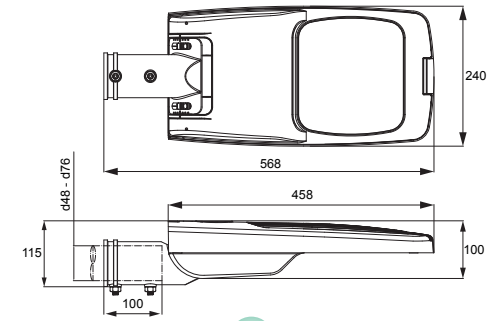

OUTLED NEMA

view

1 OUTLED NEMA S

2 OUTLED NEMA M

3 OUTLED NEMA L

size

1

2

3

OUTLED NEMA

High-power models are designed for lighting large areas or motorways.

Searchlights power up to 215W with NEMA socket are perfect for parks and areas for office centers.

Housing:	Pressure die-cast aluminum alloy with polyester powder paint
Fixation diameter to the support:	d48, d60
Housing color:	Black, Grey, RAL
Beam angle:	40x145°, 1-8 type
IES protection classes:	Class I (SELV)
Color temperature, K:	3000K, 4000K, 5000K
Color rendering index, CRI:	>70
Input voltage, V:	220V
IK:	09
Power factor (PF):	0.9
Ingress Protection Rating, IP:	IP66
Operating temperature:	-40°C ~ +50°C
Guaranteed lifetime, hours:	> 100 000h

Article	Name	Power, W	Dimensions, mm	Input voltage, V	Beam angle, degrees	Color temperature, K	Weight, kg
614040010	OUTLED NEMA S 40W 220V IP66	40W	458x240x100	220V	40x145° (1-8 type)	3000K-5000K	5.2kg
614060010	OUTLED NEMA S 60W 220V IP66	60W	458x240x100	220V	40x145° (1-8 type)	3000K-5000K	5.2kg
614080010	OUTLED NEMA S 80W 220V IP66	80W	458x240x100	220V	40x145° (1-8 type)	3000K-5000K	5.2kg
614100010	OUTLED NEMA M 100W 220V IP66	100W	590x314x130	220V	40x145° (1-8 type)	3000K-5000K	8.3kg
614130010	OUTLED NEMA M 130W 220V IP66	130W	590x314x130	220V	40x145° (1-8 type)	3000K-5000K	8.3kg
614150010	OUTLED NEMA L 150W 220V IP66	150W	730x340x140	220V	40x145° (1-8 type)	3000K-5000K	11kg
614180010	OUTLED NEMA L 180W 220V IP66	180W	730x340x140	220V	40x145° (1-8 type)	3000K-5000K	11kg
614200010	OUTLED NEMA L 200W 220V IP66	200W	730x340x140	220V	40x145° (1-8 type)	3000K-5000K	11kg
614215010	OUTLED NEMA L 215W 220V IP66	215W	730x340x140	220V	40x145° (1-8 type)	3000K-5000K	11kg