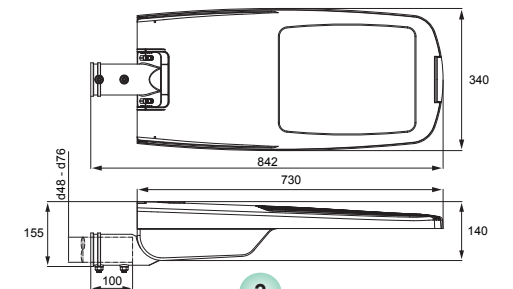

OUTLED NEMA

view

1 OUTLED NEMA S

2 OUTLED NEMA M

3 OUTLED NEMA L

size

1

2

3

OUTLED NEMA

High-power models are designed for lighting large areas or motorways.

Searchlights power up to 215W with NEMA socket are perfect for parks and areas for office centers.

Housing:	Pressure die-cast aluminum alloy with polyester powder paint
Fixation diameter to the support:	d48, d60
Housing color:	Black, Grey, RAL
Beam angle:	40x145°, 1-8 type
IES protection classes:	Class I (SELV)
Color temperature, K:	3000K, 4000K, 5000K
Color rendering index, CRI:	>70
Input voltage, V:	220V
IK:	09
Power factor (PF):	0.9
Ingress Protection Rating, IP:	IP66
Operating temperature:	-40°C ~ +50°C
Guaranteed lifetime, hours:	> 100 000h

Article	Name	Power, W	Dimensions, mm	Input voltage, V	Beam angle, degrees	Color temperature, K	Weight, kg
614040010	OUTLED NEMA S 40W 220V IP66	40W	458x240x100	220V	40x145° (1-8 type)	3000K-5000K	5.2kg
614060010	OUTLED NEMA S 60W 220V IP66	60W	458x240x100	220V	40x145° (1-8 type)	3000K-5000K	5.2kg
614080010	OUTLED NEMA S 80W 220V IP66	80W	458x240x100	220V	40x145° (1-8 type)	3000K-5000K	5.2kg
614100010	OUTLED NEMA M 100W 220V IP66	100W	590x314x130	220V	40x145° (1-8 type)	3000K-5000K	8.3kg
614130010	OUTLED NEMA M 130W 220V IP66	130W	590x314x130	220V	40x145° (1-8 type)	3000K-5000K	8.3kg
614150010	OUTLED NEMA L 150W 220V IP66	150W	730x340x140	220V	40x145° (1-8 type)	3000K-5000K	11kg
614180010	OUTLED NEMA L 180W 220V IP66	180W	730x340x140	220V	40x145° (1-8 type)	3000K-5000K	11kg
614200010	OUTLED NEMA L 200W 220V IP66	200W	730x340x140	220V	40x145° (1-8 type)	3000K-5000K	11kg
614215010	OUTLED NEMA L 215W 220V IP66	215W	730x340x140	220V	40x145° (1-8 type)	3000K-5000K	11kg