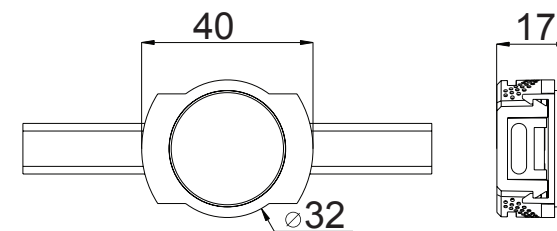

view

- 1 PIX_1
- 2 PIX_2
- 3 PIX_3

size

1

2

3

PIX

This LED DOT light is perfectly suitable for lighting facades of buildings. A group of this light can be formed in media screen with different resolution dependent on your projects.

Housing:	Pressure die-cast aluminum alloy with polyester powder paint
Housing color:	Black, Grey
Beam angle:	105°
Color temperature, K:	2700K - 5000K, RGB
Input voltage, V:	5V, 15V, 36V
Control system:	DMX-512, Switch On\Off
Ingress Protection Rating, IP:	IP66
Operating temperature:	-40°C ~ +50°C
Guaranteed lifetime, hours:	>50 000h

Article	Name	Power, W	Dimensions, mm	Input voltage, V	Beam angle, degrees	Color temperature, K	Weight, kg
809003010	PIX_1 0.3W 5V IP66 Single Color	0.3W	28x22x14	5V	2700K-5000K	105°	0,01kg
809003020	PIX_1 0.3W 5V IP66 RGB	0.3W	28x22x14	5V	RGB	105°	0,01kg
809009010	PIX_2 0.9W 15V IP66 Single Color	0.9W	32x40x17	15V	2700K-5000K	105°	0,024kg
809009010	PIX_2 0.9W 15V IP66 RGB	0.9W	32x40x17	15V	RGB	105°	0,024kg
809015010	PIX_3 1.5W 15V IP66 Single Color	1.5W	48x43x18	15V, 36V	2700K-5000K	105°	0,035kg
809015010	PIX_3 1.5W 15V IP66 RGB	1.5W	48x43x18	15V, 36V	RGB	105°	0,035kg