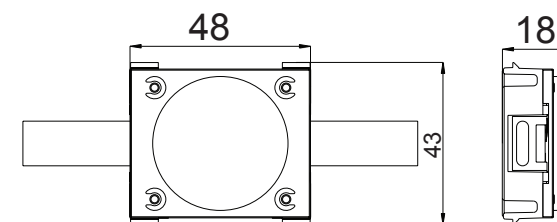

view

- 1 PIX_1
- 2 PIX_2
- 3 PIX_3

size

1

2

3

PIX

This LED DOT light is perfectly suitable for lighting facades of buildings. A group of this light can be formed in media screen with different resolution dependent on your projects.

Housing:	Pressure die-cast aluminum alloy with polyester powder paint
Housing color:	Black, Grey
Beam angle:	105°
Color temperature, K:	2700K - 5000K, RGB
Input voltage, V:	5V, 15V, 36V
Control system:	DMX-512, Switch On\Off
Ingress Protection Rating, IP:	IP66
Operating temperature:	-40°C ~ +50°C
Guaranteed lifetime, hours:	>50 000h

Article	Name	Power, W	Dimensions, mm	Input voltage, V	Beam angle, degrees	Color temperature, K	Weight, kg
809003010	PIX_1 0.3W 5V IP66 Single Color	0.3W	28x22x14	5V	2700K-5000K	105°	0,01kg
809003020	PIX_1 0.3W 5V IP66 RGB	0.3W	28x22x14	5V	RGB	105°	0,01kg
809009010	PIX_2 0.9W 15V IP66 Single Color	0.9W	32x40x17	15V	2700K-5000K	105°	0,024kg
809009010	PIX_2 0.9W 15V IP66 RGB	0.9W	32x40x17	15V	RGB	105°	0,024kg
809015010	PIX_3 1.5W 15V IP66 Single Color	1.5W	48x43x18	15V, 36V	2700K-5000K	105°	0,035kg
809015010	PIX_3 1.5W 15V IP66 RGB	1.5W	48x43x18	15V, 36V	RGB	105°	0,035kg