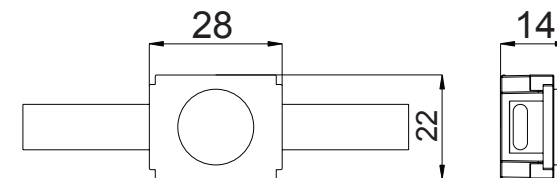

view

- 1 PIX_1
- 2 PIX_2
- 3 PIX_3

size

1

2

3

PIX

This LED DOT light is perfectly suitable for lighting facades of buildings. A group of this light can be formed in media screen with different resolution dependent on your projects.

Housing:	Pressure die-cast aluminum alloy with polyester powder paint
Housing color:	Black, Grey
Beam angle:	105°
Color temperature, K:	2700K - 5000K, RGB
Input voltage, V:	5V, 15V, 36V
Control system:	DMX-512, Switch On\Off
Ingress Protection Rating, IP:	IP66
Operating temperature:	-40°C ~ +50°C
Guaranteed lifetime, hours:	>50 000h

Article	Name	Power, W	Dimensions, mm	Input voltage, V	Beam angle, degrees	Color temperature, K	Weight, kg
809003010	PIX_1 0.3W 5V IP66 Single Color	0.3W	28x22x14	5V	2700K-5000K	105°	0,01kg
809003020	PIX_1 0.3W 5V IP66 RGB	0.3W	28x22x14	5V	RGB	105°	0,01kg
809009010	PIX_2 0.9W 15V IP66 Single Color	0.9W	32x40x17	15V	2700K-5000K	105°	0,024kg
809009010	PIX_2 0.9W 15V IP66 RGB	0.9W	32x40x17	15V	RGB	105°	0,024kg
809015010	PIX_3 1.5W 15V IP66 Single Color	1.5W	48x43x18	15V, 36V	2700K-5000K	105°	0,035kg
809015010	PIX_3 1.5W 15V IP66 RGB	1.5W	48x43x18	15V, 36V	RGB	105°	0,035kg