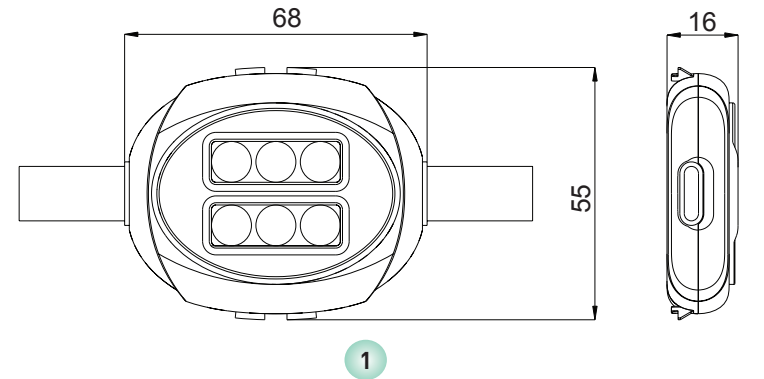

## view

- 1 PIX\_4
- 2 PIX\_5

## size

# PIX

This LED DOT light is perfectly suitable for lighting facades of buildings. A group of this light can be formed in media screen with different resolution dependent on your projects.

<b>Housing:</b>	Pressure die-cast aluminum alloy with polyester powder paint
<b>Housing color:</b>	Black, Grey
<b>Beam angle:</b>	110°
<b>Color temperature, K:</b>	2700K - 5000K, RGB
<b>Input voltage, V:</b>	24V, 36V
<b>Control system:</b>	DMX-512, Switch On\Off
<b>Ingress Protection Rating, IP:</b>	IP66
<b>Operating temperature:</b>	-40°C ~ +50°C
<b>Guaranteed lifetime, hours:</b>	>50 000h

Article	Name	Power, W	Dimensions, mm	Input voltage, V	Beam angle, degrees	Color temperature, K	Weight, kg
809018004	PIX_4 1.8W 24V IP66 Single Color	1.8W	68x55x16	24V	2700K-5000K	110°	0.06kg
809015004	PIX_4 1.5W 24V IP66 RGB	1.5W	68x55x16	24V	RGB	110°	0.06kg
809005005	PIX_5 5W 24V IP66 Single Color	5W	107x91x41	24V/36V	2700K-5000K	110°	0.45kg
809004005	PIX_5 4W 24V IP66 RGB DMX RDM	4W	107x91x41	24V/36V	RGB	110°	0.45kg