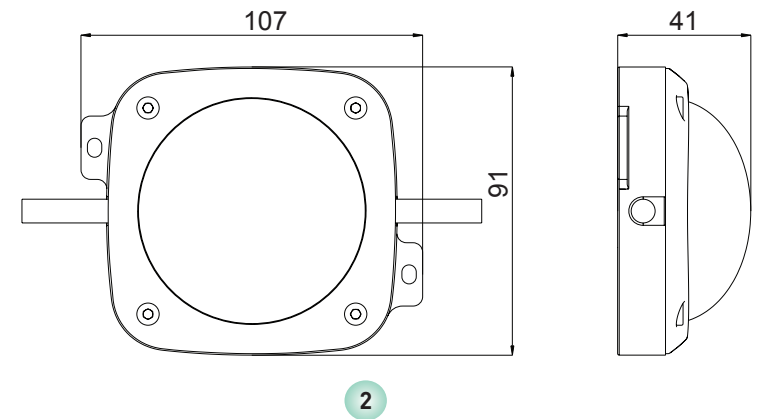

## view

- 1 PIX\_4
- 2 PIX\_5

## size

# PIX

This LED DOT light is perfectly suitable for lighting facades of buildings. A group of this light can be formed in media screen with different resolution dependent on your projects.

<b>Housing:</b>	Pressure die-cast aluminum alloy with polyester powder paint
<b>Housing color:</b>	Black, Grey
<b>Beam angle:</b>	110°
<b>Color temperature, K:</b>	2700K - 5000K, RGB
<b>Input voltage, V:</b>	24V, 36V
<b>Control system:</b>	DMX-512, Switch On\Off
<b>Ingress Protection Rating, IP:</b>	IP66
<b>Operating temperature:</b>	-40°C ~ +50°C
<b>Guaranteed lifetime, hours:</b>	>50 000h

Article	Name	Power, W	Dimensions, mm	Input voltage, V	Beam angle, degrees	Color temperature, K	Weight, kg
809018004	PIX_4 1.8W 24V IP66 Single Color	1.8W	68x55x16	24V	2700K-5000K	110°	0.06kg
809015004	PIX_4 1.5W 24V IP66 RGB	1.5W	68x55x16	24V	RGB	110°	0.06kg
809005005	PIX_5 5W 24V IP66 Single Color	5W	107x91x41	24V/36V	2700K-5000K	110°	0.45kg
809004005	PIX_5 4W 24V IP66 RGB DMX RDM	4W	107x91x41	24V/36V	RGB	110°	0.45kg