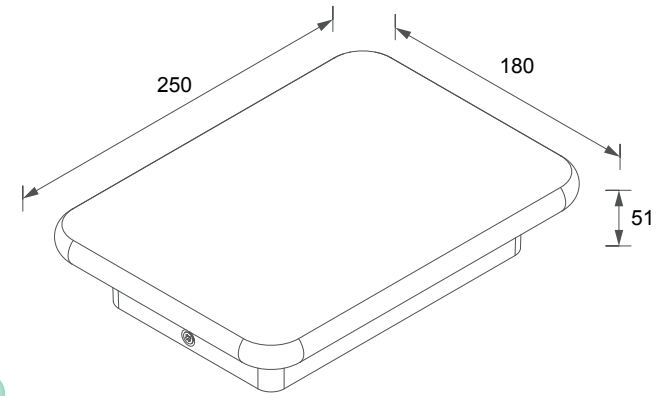

## view

1 overall dimensions

## size

# SPIRIT

LED outdoor wall-mounted lighting 10W, IP65.

The luminaire has an ergonomic and convenient design, and is suitable for accentual lighting.

Suitable for use as outdoor lighting. The driver and the power supply are located inside the housing.

<b>Housing:</b>	Pressure die-cast aluminum alloy with polyester powder paint. Body and glass are fitted with silicone sealants.
<b>Fasteners:</b>	Stainless steel, T=2.00mm
<b>Glass:</b>	tempered glass, 3.0 mm
<b>Optical system:</b>	Optical lens. Efficiency >85%
<b>Optics with angles:</b>	96.5°
<b>Housing color:</b>	Black, Grey, White
<b>Operating temperature:</b>	-40°C – +45°C (at startup: -20°C)
<b>Weight:</b>	1 kg
<b>Number of diodes (monochromatic)</b>	10X1W