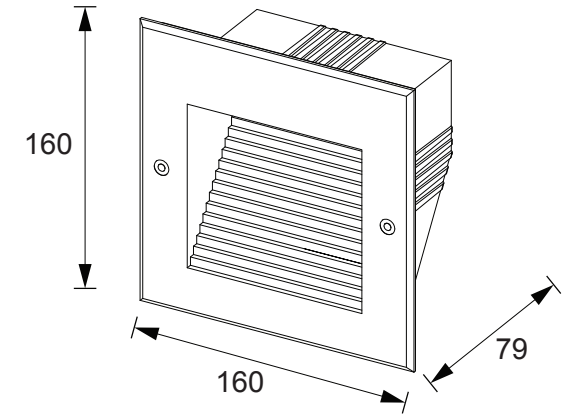

TABLERON SQ

view

1 overall dimensions

size

TABLERON SQ

Recessed LED IP65 lighting for accents at the stairs and walls.

Housing:	Pressure die-cast aluminum alloy with polyester powder paint
Front cover:	stainless steel
Glass:	Tempered glass, T= 3 mm
Housing color:	Black, Grey, Metallic
Beam angle:	120°
Color temperature, K:	2000K-6000K
Color rendering index, CRI:	>80
Input voltage, V:	24V, 220V
Control system:	PWM
Ingress Protection Rating, IP:	IP65
Operating temperature:	-40°C ~ +40°C
Guaranteed lifetime, hours:	>50 000h

Article	Name	Power, W	Dimensions, mm	Input voltage, V	Beam angle, degrees	Color temperature, K	Weight, kg
760003010	TABLERON SQ 2W 220V IP65	2W	160x160x79	24V\220V	120°	2000K-6000K	1,83kg