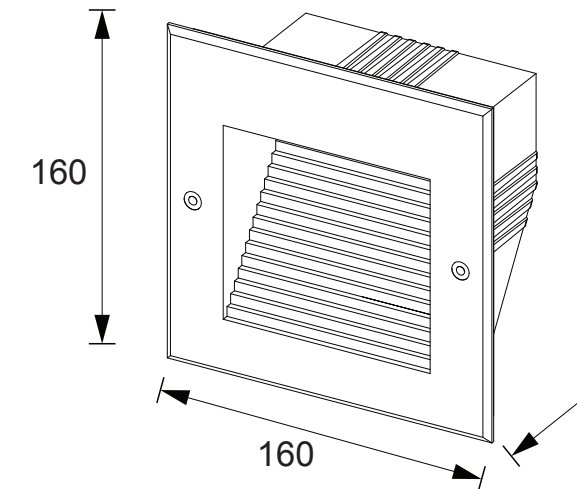

TABLERON SQ

view

1 overall dimensions

size

TABLERON SQ

Recessed LED IP65 lighting for accents at the stairs and walls.

Housing:	Pressure die-cast aluminum alloy with polyester powder paint
Front cover:	stainless steel
Glass:	Tempered glass, T= 3 mm
Housing color:	Black, Grey, Metallic
Beam angle:	120°
Color temperature, K:	2000K-6000K
Color rendering index, CRI:	>80
Input voltage, V:	24V, 220V
Control system:	PWM
Ingress Protection Rating, IP:	IP65
Operating temperature:	-40°C ~ +40°C
Guaranteed lifetime, hours:	>50 000h

Article	Name	Power, W	Dimensions, mm	Input voltage, V	Beam angle, degrees	Color temperature, K	Weight, kg
760003010	TABLERON SQ 2W 220V IP65	2W	160x160x79	24V\220V	120°	2000K-6000K	1,83kg