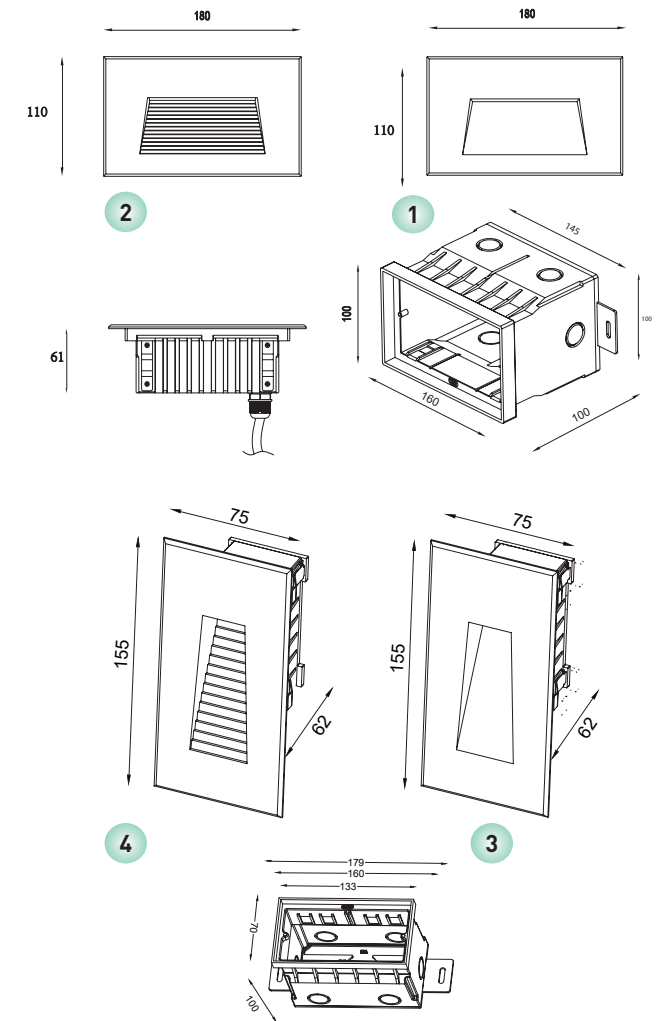

TABLERON W/S

view

1 TABLERON W

2 TABLERON WG

3 TABLERON S

4 TABLERON SG

size

TABLERON W/S

Recessed LED IP65 lighting for accents at the stairs and walls.

Housing:	Pressure die-cast aluminum alloy with polyester powder paint
Front cover:	stainless steel
Glass:	Tempered glass, T= 3 mm
Housing color:	Black, Grey, Metallic
Beam angle:	120°
Color temperature, K:	2000K-6000K
Color rendering index, CRI:	>80
Input voltage, V:	24V, 220V
Control system:	PWM
Ingress Protection Rating, IP:	IP65
Operating temperature:	-40°C ~ +40°C
Guaranteed lifetime, hours:	>50 000h

Article	Name	Power, W	Dimensions, mm	Input voltage, V	Beam angle, degrees	Color temperature, K	Weight, kg
760004010	TABLERON W 4W 220V IP65	4W	180x110x61	24V\ 220V	120°	2000-6000K	1.1kg
760004020	TABLERON WG 4W 220V IP65	4W	180x110x61	24V\ 220V	120°	2000-6000K	1.1kg
760010003	TABLERON S 3W 220V IP65	3W	155x75x62	24V\ 220V	120°	2000-6000K	0.7kg
760020003	TABLERON SG 3W 220V IP65	3W	155x75x62	24V\ 220V	120°	2000-6000K	0.7kg