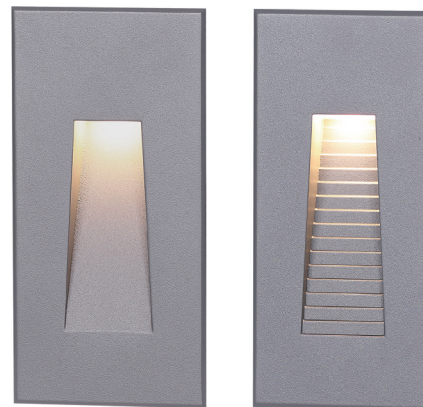

TABLERON W/S

view

1 TABLERON W

2 TABLERON WG

3 TABLERON S

4 TABLERON SG

size

TABLERON W/S

Recessed LED IP65 lighting for accents at the stairs and walls.

Housing:	Pressure die-cast aluminum alloy with polyester powder paint
Front cover:	stainless steel
Glass:	Tempered glass, T= 3 mm
Housing color:	Black, Grey, Metallic
Beam angle:	120°
Color temperature, K:	2000K-6000K
Color rendering index, CRI:	>80
Input voltage, V:	24V, 220V
Control system:	PWM
Ingress Protection Rating, IP:	IP65
Operating temperature:	-40°C ~ +40°C
Guaranteed lifetime, hours:	>50 000h

Article	Name	Power, W	Dimensions, mm	Input voltage, V	Beam angle, degrees	Color temperature, K	Weight, kg
760004010	TABLERON W 4W 220V IP65	4W	180x110x61	24V\ 220V	120°	2000-6000K	1.1kg
760004020	TABLERON WG 4W 220V IP65	4W	180x110x61	24V\ 220V	120°	2000-6000K	1.1kg
760010003	TABLERON S 3W 220V IP65	3W	155x75x62	24V\ 220V	120°	2000-6000K	0.7kg
760020003	TABLERON SG 3W 220V IP65	3W	155x75x62	24V\ 220V	120°	2000-6000K	0.7kg