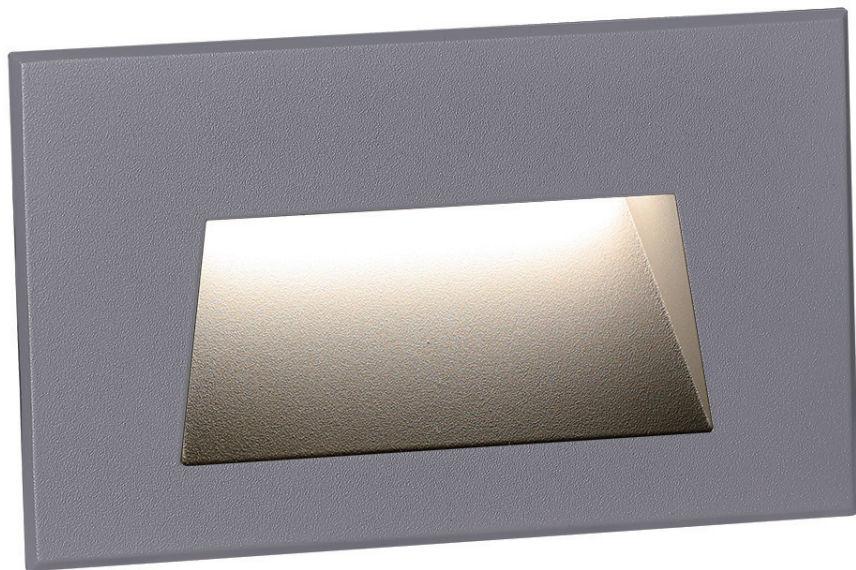

TABLERON W/S

view

1 TABLERON W

2 TABLERON WG

3 TABLERON S

4 TABLERON SG

size

TABLERON W/S

Recessed LED IP65 lighting for accents at the stairs and walls.

Housing:	Pressure die-cast aluminum alloy with polyester powder paint
Front cover:	stainless steel
Glass:	Tempered glass, T= 3 mm
Housing color:	Black, Grey, Metallic
Beam angle:	120°
Color temperature, K:	2000K-6000K
Color rendering index, CRI:	>80
Input voltage, V:	24V, 220V
Control system:	PWM
Ingress Protection Rating, IP:	IP65
Operating temperature:	-40°C ~ +40°C
Guaranteed lifetime, hours:	>50 000h

Article	Name	Power, W	Dimensions, mm	Input voltage, V	Beam angle, degrees	Color temperature, K	Weight, kg
760004010	TABLERON W 4W 220V IP65	4W	180x110x61	24V\ 220V	120°	2000-6000K	1.1kg
760004020	TABLERON WG 4W 220V IP65	4W	180x110x61	24V\ 220V	120°	2000-6000K	1.1kg
760010003	TABLERON S 3W 220V IP65	3W	155x75x62	24V\ 220V	120°	2000-6000K	0.7kg
760020003	TABLERON SG 3W 220V IP65	3W	155x75x62	24V\ 220V	120°	2000-6000K	0.7kg