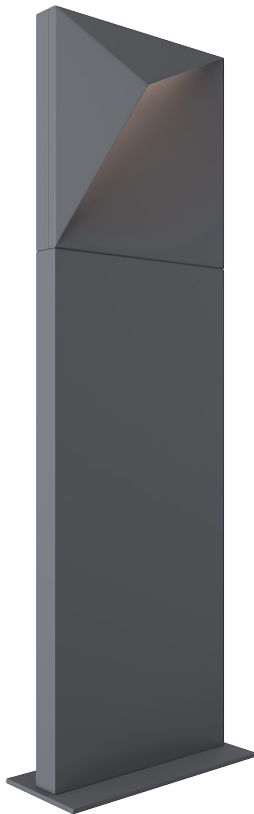

view

1 overall dimensions

size

WINKEL

A lamp for landscape lighting.

Housing:	Pressure die-cast aluminum alloy with polyester powder paint.
Housing color:	Black, Grey, White
Beam angle:	120°
IES protection classes:	Class I (SELV)
Color temperature, K:	3000K, 4000K
Control system:	Switch On/Off
Input voltage, V:	220V
Ingress Protection Rating, IP:	IP65
Operating temperature:	-40°C ~ +50°C
Weight:	2,2-3,2kg

Article	Name	Power, W	Dimensions, mm	Input voltage, V	Beam angle, degrees	Color temperature, K	Weight, kg
692080033	WINKEL 8W 220V IP65	8W	236x104x720	220V	120°	3000K, 4000K	3,20
692080035	WINKEL 8W 220V IP65	8W	236x79x220	220V	120°	3000K, 4000K	2,20