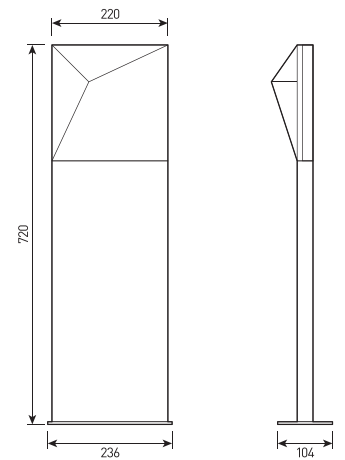

view

1 overall dimensions

size

WINKEL

A lamp for landscape lighting.

Housing:	Pressure die-cast aluminum alloy with polyester powder paint.
Housing color:	Black, Grey, White
Beam angle:	120°
IES protection classes:	Class I (SELV)
Color temperature, K:	3000K, 4000K
Control system:	Switch On/Off
Input voltage, V:	220V
Ingress Protection Rating, IP:	IP65
Operating temperature:	-40°C ~ +50°C
Weight:	2,2-3,2kg

Article	Name	Power, W	Dimensions, mm	Input voltage, V	Beam angle, degrees	Color temperature, K	Weight, kg
692080033	WINKEL 8W 220V IP65	8W	236x104x720	220V	120°	3000K, 4000K	3,20
692080035	WINKEL 8W 220V IP65	8W	236x79x220	220V	120°	3000K, 4000K	2,20