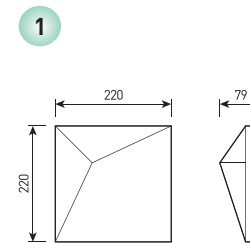

view

1 overall dimensions

size

WINKEL

A lamp for landscape lighting.

Housing:	Pressure die-cast aluminum alloy with polyester powder paint.
Housing color:	Black, Grey, White
Beam angle:	120°
IES protection classes:	Class I (SELV)
Color temperature, K:	3000K, 4000K
Control system:	Switch On/Off
Input voltage, V:	220V
Ingress Protection Rating, IP:	IP65
Operating temperature:	-40°C ~ +50°C
Weight:	2,2-3,2kg

Article	Name	Power, W	Dimensions, mm	Input voltage, V	Beam angle, degrees	Color temperature, K	Weight, kg
692080033	WINKEL 8W 220V IP65	8W	236x104x720	220V	120°	3000K, 4000K	3,20
692080035	WINKEL 8W 220V IP65	8W	236x79x220	220V	120°	3000K, 4000K	2,20