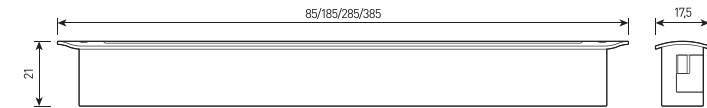

view

AMANTA QUADROLINE (S/M)

AMANTA ROUNDLINE (S/M)

1 AMANTA QUADROLINE (M)

2 AMANTA ROUNDLINE (M)

3 AMANTA QUADROLINE (S)

4 AMANTA ROUNDLINE (S)

size

1

2

3

4

AMANTA

Railing recessed luminaire

Housing:	Sealed molded housing
Housing color:	Metallic
Beam angle:	100x10°, 120°
Color temperature, K:	2700K, 3000K, 4000K, R, G, B, Tunable white
Input voltage, V:	24V
Control system:	Switch On/Off, DMX-512
Ingress Protection Rating, IP:	IP67
Operating temperature:	-40°C ~ +50°C
Weight:	0.3-1kg