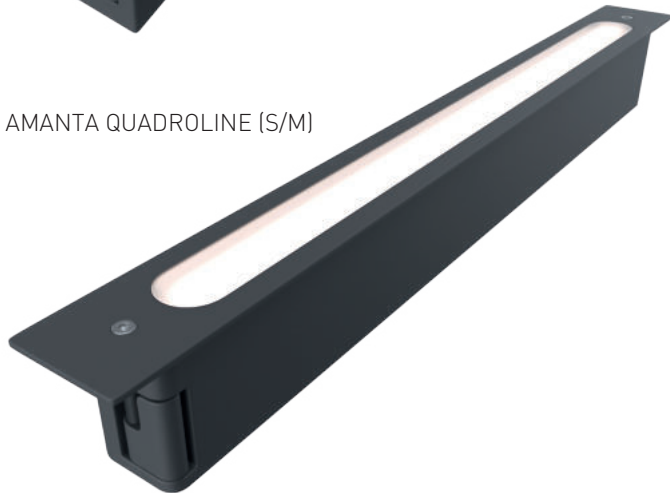

view

AMANTA QUADROLINE (S/M)

AMANTA ROUNDLINE (S/M)

1 AMANTA QUADROLINE (M)

2 AMANTA ROUNDLINE (M)

3 AMANTA QUADROLINE (S)

4 AMANTA ROUNDLINE (S)

size

1

2

3

4

AMANTA

Railing recessed luminaire

Housing:	Sealed molded housing
Housing color:	Metallic
Beam angle:	100x10°, 120°
Color temperature, K:	2700K, 3000K, 4000K, R, G, B, Tunable white
Input voltage, V:	24V
Control system:	Switch On/Off, DMX-512
Ingress Protection Rating, IP:	IP67
Operating temperature:	-40°C ~ +50°C
Weight:	0.3-1kg