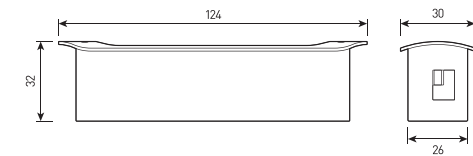

view

AMANTA QUADROLINE (S/M)

AMANTA ROUNDLINE (S/M)

1 AMANTA QUADROLINE (M)

2 AMANTA ROUNDLINE (M)

3 AMANTA QUADROLINE (S)

4 AMANTA ROUNDLINE (S)

size

1

2

3

4

AMANTA

Railing recessed luminaire

Housing:	Sealed molded housing
Housing color:	Metallic
Beam angle:	100x10°, 120°
Color temperature, K:	2700K, 3000K, 4000K, R, G, B, Tunable white
Input voltage, V:	24V
Control system:	Switch On/Off, DMX-512
Ingress Protection Rating, IP:	IP67
Operating temperature:	-40°C ~ +50°C
Weight:	0.3-1kg