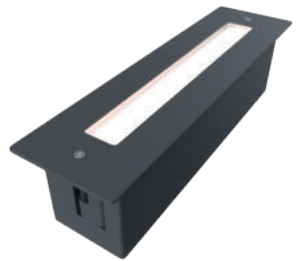

view

AMANTA QUADROLINE (S/M)

AMANTA ROUNDLINE (S/M)

1 AMANTA QUADROLINE (M)

2 AMANTA ROUNDLINE (M)

3 AMANTA QUADROLINE (S)

4 AMANTA ROUNDLINE (S)

size

1

2

3

4

AMANTA

Railing recessed luminaire

Housing:	Sealed molded housing
Housing color:	Metallic
Beam angle:	100x10°, 120°
Color temperature, K:	2700K, 3000K, 4000K, R, G, B, Tunable white
Input voltage, V:	24V
Control system:	Switch On/Off, DMX-512
Ingress Protection Rating, IP:	IP67
Operating temperature:	-40°C ~ +50°C
Weight:	0.3-1kg