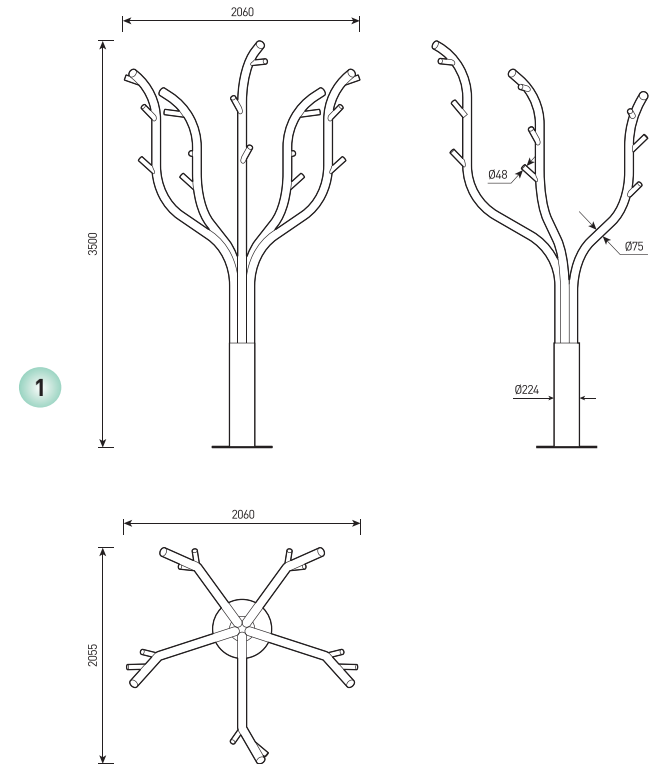

view

RAL

1 overall dimensions

size

AXON

Outdoor decorative lamp for public and private spaces

Housing:	Steel, 2-5mm
Housing color:	Black, Grey, RAL
IES protection classes:	Class I (SELV)
Control system:	On/Off
Ingress Protection Rating, IP:	IP65
Operating temperature:	-40°C ~ +50°C
Weight:	250kg

Article	Name	Power, W	Dimensions, mm	Input voltage, V	Beam angle, degrees	Color temperature, K	Weight, kg
70002125	AXON 3500mm	30W-750W	2500x2500x3500mm	24V, 220V	3,5°, 5°, 7°, 15°, 25°, 40°, 60°-	3000K-6500K	250kg