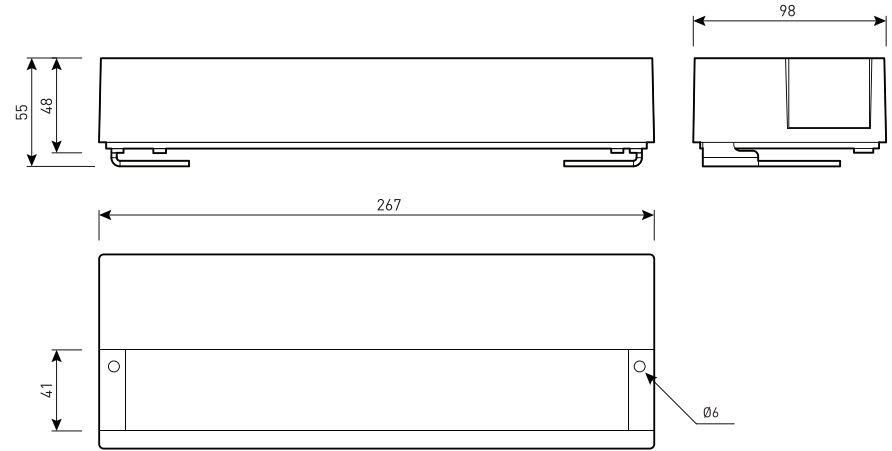

## size

# AZURE

LED luminaire for architectural lighting of window openings and creating a decorative effect

<b>Housing:</b>	Pressure die-cast aluminum with polyester powder paint
<b>Beam angle:</b>	6°x180°
<b>Housing color:</b>	Grey, RAL
<b>IES protection classes:</b>	Class I (SELV)
<b>Color temperature:</b>	2700K, 3000K, 4000K, 5000K, 6000K, R, G, B, RGB, RGBW
<b>Input voltage:</b>	24V, 220 V
<b>Control system:</b>	DMX-512
<b>Ingress Protection Rating, IP:</b>	IP66
<b>Operating temperature:</b>	-40°C ~ +50°C
<b>Weight:</b>	2.2 kg

Article	Name	Power	Dimensions	Input voltage	Beam angle	Color temperature	Weight, kg
815012020	AZURE 36W Single color 24V IP66	36W	282x98x55	24V, 220V	6°x180°	2700K, 3000K, 4000K, 5000K, 6000K, R, G, B	2.2
815012022	AZURE 36W RGBW DMX-512 24V IP66	36W	282x98x55	24V	6°x180°	RGBW	2.2