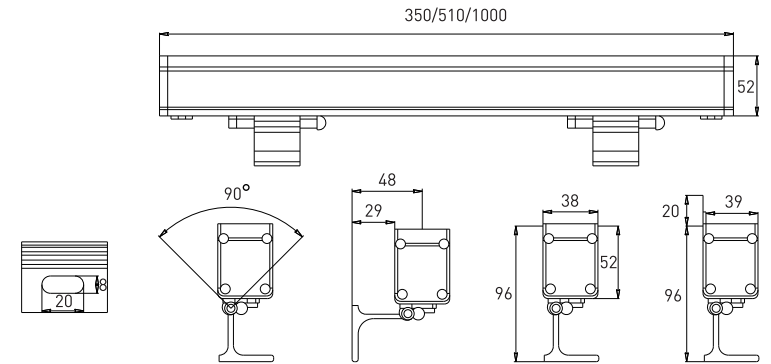

BAND MITTER

view

RAL

1 overall dimensions

size

1

BAND MITTER

Linear luminaire for architectural lighting

Housing:	Pressure die-cast aluminum alloy with polyester powder paint
Beam angle:	10°, 15°, 30°, 45°, 60°, 20x45°, 10x60°
Housing color:	Grey, RAL
IES protection classes:	Class I (SELV)
Color temperature, K:	2700K, 3000K, 4000K, 5000K, 6000K, R, G, B, RGB 3in1, RGBW 4in1
Input voltage, V:	24V, 220V
Control system:	On/Off, 1-10V, DMX-512, DALI
Ingress Protection Rating, IP:	IP66
Operating temperature:	-40°C ~ +50°C
Weight, kg:	1.5 - 3.0 kg