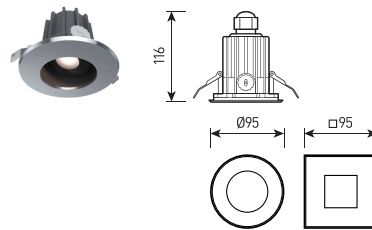

1 BELMOR XS

3 BELMOR M