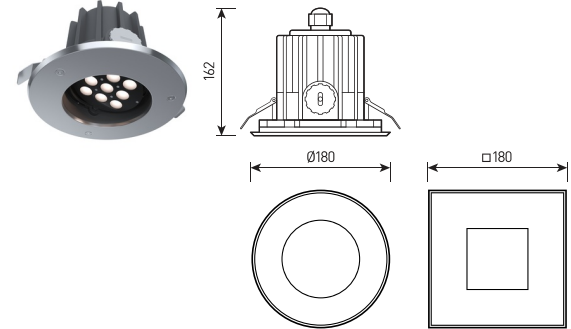

4 BELMOR L

6 BELMOR XXL