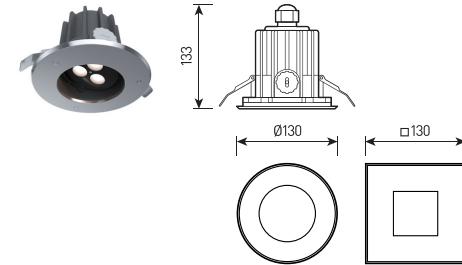

2 BELMOR S

4 BELMOR L