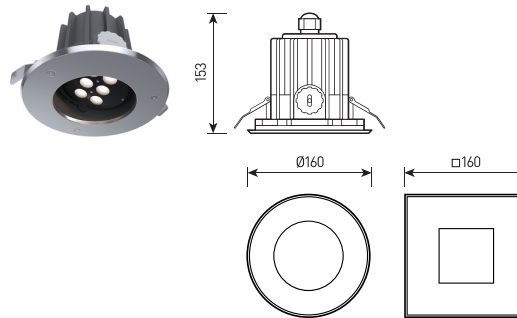

3 BELMOR M

5 BELMOR XL