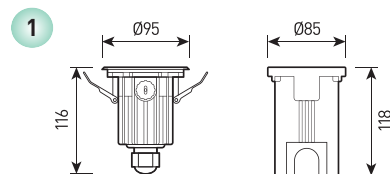

view

size

- 1 BELMOR XS
- 2 BELMOR S
- 3 BELMOR M
- 1 BELMOR L
- 2 BELMOR XL
- 3 BELMOR XXL

BELMOR

Recessed ground lighting for accent lighting

Housing:	Pressure die-cast aluminum alloy with polyester powder paint.
Beam angle:	8°, 15°, 30°, 40°, 60°
Housing color:	Grey
IES protection classes:	Class I (SELV)
Color temperature, K:	2700K, 3000K, 4000K, 5000K, 6000K, R, G, B, RGB 3in1, RGBW 4in1
Input voltage, V:	24V, 220V
Control system:	Switch On/Off, DMX-512
Ingress Protection Rating, IP:	IP67
Operating temperature:	-40°C ~ +50°C
Weight, kg:	0,8-4,5kg