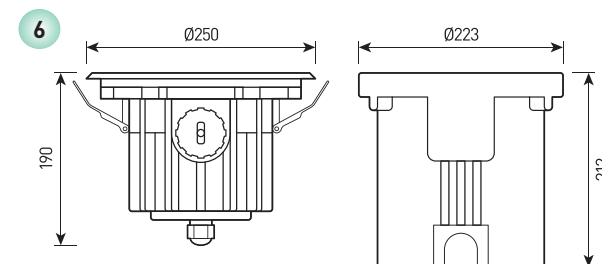

view

size

- 1 BELMOR XS
- 2 BELMOR S
- 3 BELMOR M
- 1 BELMOR L
- 2 BELMOR XL
- 3 BELMOR XXL

BELMOR

Recessed ground lighting for accent lighting

Housing:	Pressure die-cast aluminum alloy with polyester powder paint.
Beam angle:	8°, 15°, 30°, 40°, 60°
Housing color:	Grey
IES protection classes:	Class I (SELV)
Color temperature, K:	2700K, 3000K, 4000K, 5000K, 6000K, R, G, B, RGB 3in1, RGBW 4in1
Input voltage, V:	24V, 220V
Control system:	Switch On/Off, DMX-512
Ingress Protection Rating, IP:	IP67
Operating temperature:	-40°C ~ +50°C
Weight, kg:	0,8-4,5kg