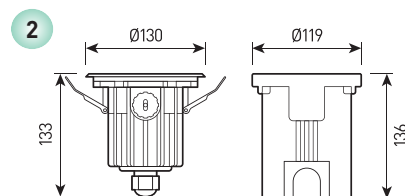

size

- 1 BELMOR XS
- 2 BELMOR S
- 3 BELMOR M
- 1 BELMOR L
- 2 BELMOR XL
- 3 BELMOR XXL