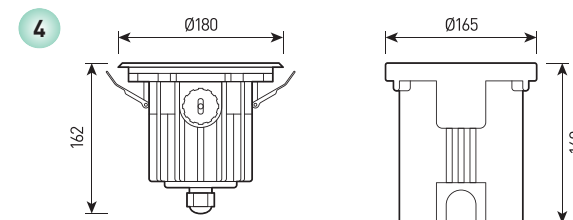

view

size

- 1 BELMOR XS
- 2 BELMOR S
- 3 BELMOR M
- 1 BELMOR L
- 2 BELMOR XL
- 3 BELMOR XXL

BELMOR

Recessed ground lighting for accent lighting

Housing:	Pressure die-cast aluminum alloy with polyester powder paint.
Beam angle:	8°, 15°, 30°, 40°, 60°
Housing color:	Grey
IES protection classes:	Class I (SELV)
Color temperature, K:	2700K, 3000K, 4000K, 5000K, 6000K, R, G, B, RGB 3in1, RGBW 4in1
Input voltage, V:	24V, 220V
Control system:	Switch On/Off, DMX-512
Ingress Protection Rating, IP:	IP67
Operating temperature:	-40°C ~ +50°C
Weight, kg:	0,8-4,5kg