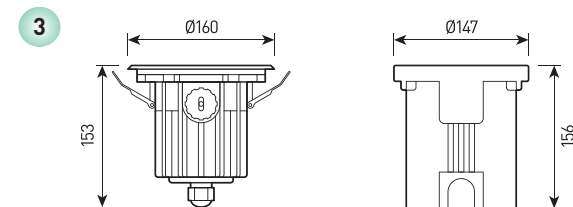

size

- 1 BELMOR XS
- 2 BELMOR S
- 3 BELMOR M
- 1 BELMOR L
- 2 BELMOR XL
- 3 BELMOR XXL