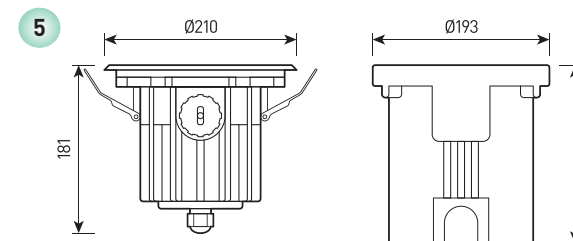

view

size

- 1 BELMOR XS
- 2 BELMOR S
- 3 BELMOR M
- 1 BELMOR L
- 2 BELMOR XL
- 3 BELMOR XXL

BELMOR

Recessed ground lighting for accent lighting

Housing:	Pressure die-cast aluminum alloy with polyester powder paint.
Beam angle:	8°, 15°, 30°, 40°, 60°
Housing color:	Grey
IES protection classes:	Class I (SELV)
Color temperature, K:	2700K, 3000K, 4000K, 5000K, 6000K, R, G, B, RGB 3in1, RGBW 4in1
Input voltage, V:	24V, 220V
Control system:	Switch On/Off, DMX-512
Ingress Protection Rating, IP:	IP67
Operating temperature:	-40°C ~ +50°C
Weight, kg:	0,8-4,5kg