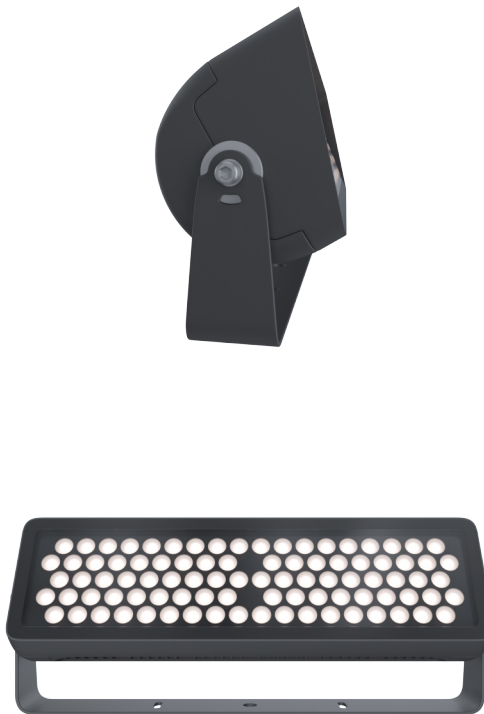

CHASER L

view

RAL