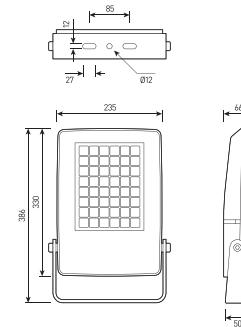

view

1 CROW S

2 CROW M

3 CROW L

size

1

2

3