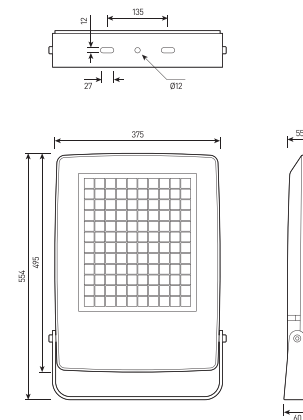

view

1 CROW S

2 CROW M

3 CROW L

size

1

2

3