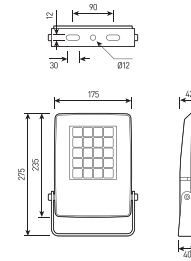

view

1 CROW S

2 CROW M

3 CROW L

size

1

2

3