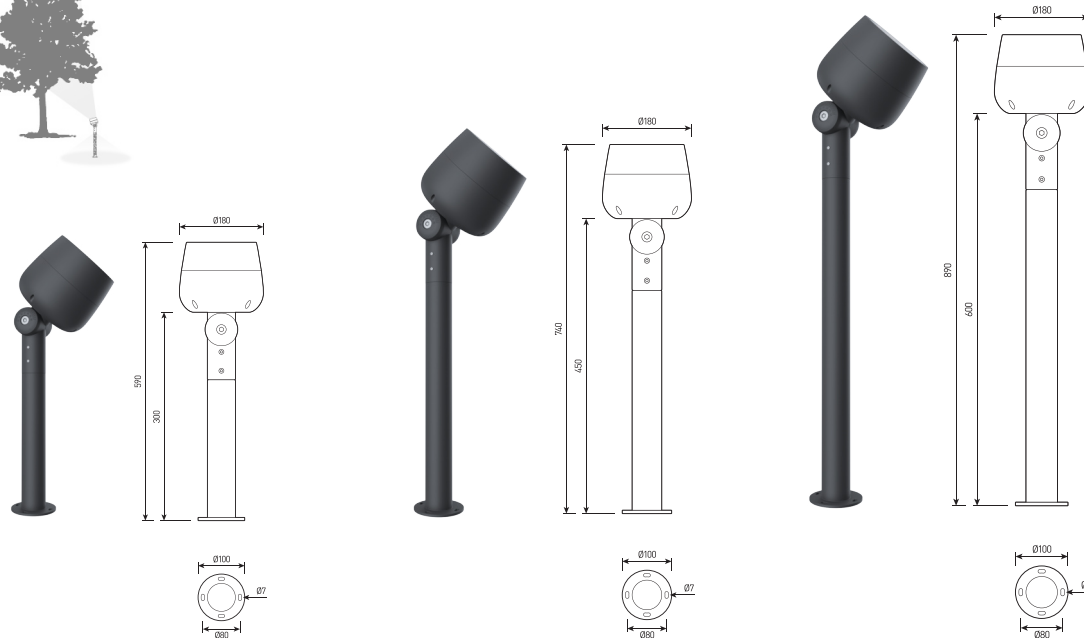

# ELFO ACCESSORIES \ ELFO HOLDERS

1

1 Projector stem ELFO

2

2 Stem ELFO

3 Mounting pole bracket ELFO

3

# ELFO ACCESSORIES\ELFO HOLDERS

Multifunctional spotlight for architectural lighting with a wide range of power and optics for a variety of tasks. The "Target" insert dissipates the light, protecting the eyes from direct light and blinding.

Article	Name
735110011	Projector stem ELFO S
739110011	Projector stem ELFO M
736110011	Ground cup ELFO S
740110011	Ground cup ELFO M
733110010	Mounting pole bracket ELFO
734110590	Stem ELFO S 300 mm
738110590	Stem ELFO M 300 mm
734110740	Stem ELFO S 450 mm
738110740	Stem ELFO M 450 mm
734110890	Stem ELFO S 600 mm
738110890	Stem ELFO M 600 mm