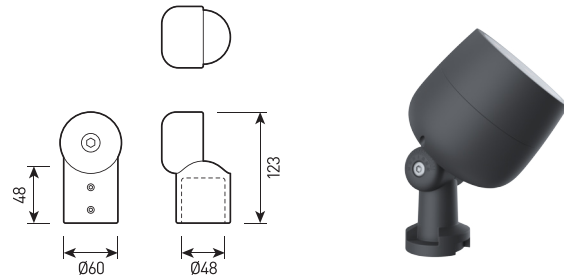

# ELFO ACCESSORIES \ ELFO HOLDERS

1

1 Projector stem ELFO

2

2 Stem ELFO

3 Mounting pole bracket ELFO

3

# ELFO ACCESSORIES\ELFO HOLDERS

Multifunctional spotlight for architectural lighting with a wide range of power and optics for a variety of tasks. The "Target" insert dissipates the light, protecting the eyes from direct light and blinding.

Article	Name
735110011	Projector stem ELFO S
739110011	Projector stem ELFO M
736110011	Ground cup ELFO S
740110011	Ground cup ELFO M
733110010	Mounting pole bracket ELFO
734110590	Stem ELFO S 300 mm
738110590	Stem ELFO M 300 mm
734110740	Stem ELFO S 450 mm
738110740	Stem ELFO M 450 mm
734110890	Stem ELFO S 600 mm
738110890	Stem ELFO M 600 mm