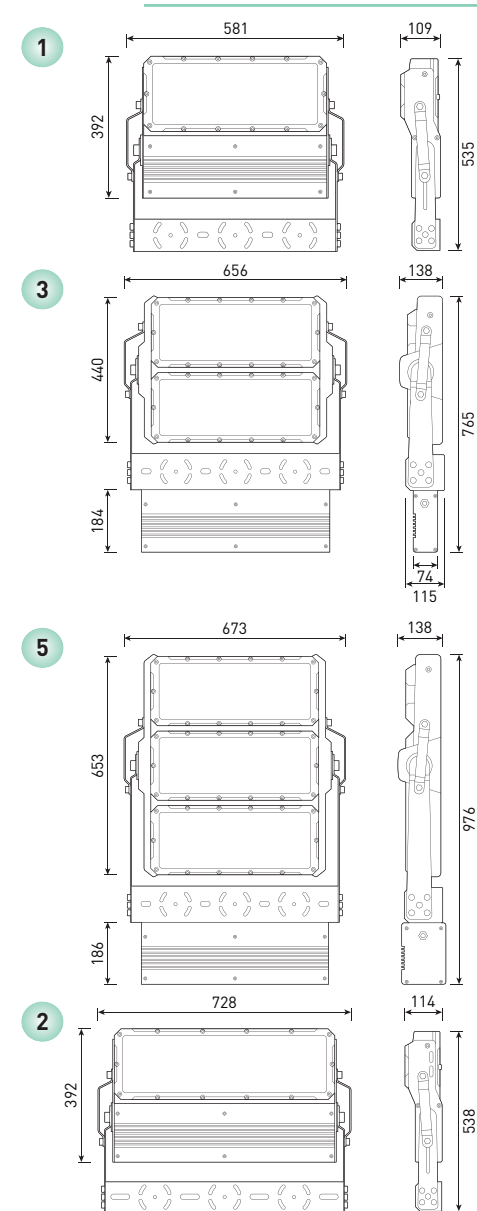

view

RAL

size

- 1 FORWARD SIZE S
- 2 FORWARD SIZE S-MAX
- 3 FORWARD SIZE M
- 4 FORWARD SIZE M-MAX
- 5 FORWARD SIZE L
- 6 FORWARD SIZE L-MAX

FORWARD

Powerful sports floodlight

| | |
|---------------------------------------|--|
| Housing: | Pressure die-cast aluminum alloy with polyester powder paint |
| Beam angle: | 12°, 16°, 30°, 60°, 60x130°, 40x130°, 25x130° |
| Housing color: | Black, Grey, RAL |
| IES protection classes: | Class I (SELV) |
| Color temperature, K: | 3000K, 4000K, 5000K, 5700K |
| Colour rendering index, CRI: | >80 |
| Input voltage, V: | 220V |
| Control system: | On/Off, 1-10V |
| IK: | 09 |
| Power Factor: | >0.90 |
| Ingress Protection Rating, IP: | IP66 |
| Operating temperature: | -40°C ~ +55°C |
| Weight, kg: | 19 - 51 kg |