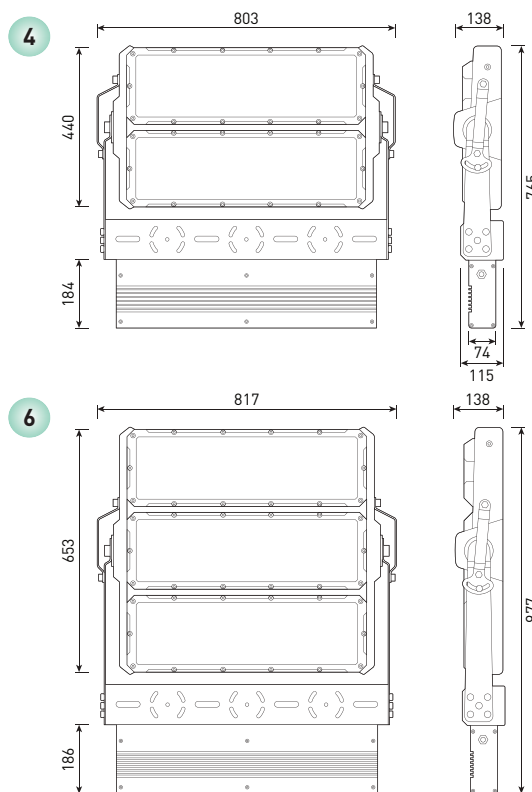

view

RAL

size

- 1 FORWARD SIZE S
- 2 FORWARD SIZE S-MAX
- 3 FORWARD SIZE M
- 4 FORWARD SIZE M-MAX
- 5 FORWARD SIZE L
- 6 FORWARD SIZE L-MAX

FORWARD

Powerful sports floodlight

| | |
|---------------------------------------|--|
| Housing: | Pressure die-cast aluminum alloy with polyester powder paint |
| Beam angle: | 12°, 16°, 30°, 60°, 60x130°, 40x130°, 25x130° |
| Housing color: | Black, Grey, RAL |
| IES protection classes: | Class I (SELV) |
| Color temperature, K: | 3000K, 4000K, 5000K, 5700K |
| Colour rendering index, CRI: | >80 |
| Input voltage, V: | 220V |
| Control system: | On/Off, 1-10V |
| IK: | 09 |
| Power Factor: | >0.90 |
| Ingress Protection Rating, IP: | IP66 |
| Operating temperature: | -40°C ~ +55°C |
| Weight, kg: | 19 - 51 kg |