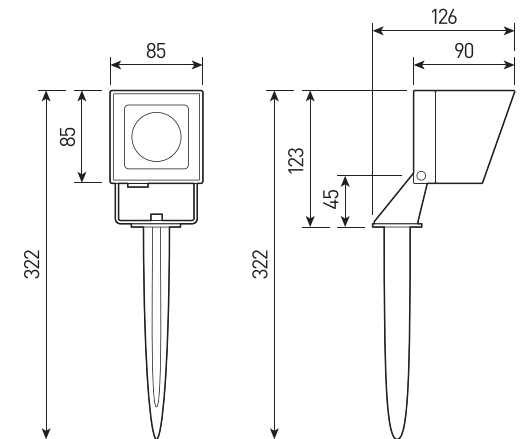

GARNET GLOWBOX XS

view

1 GARNET GLOWBOX XS bracket

2 GARNET GLOWBOX XS spike

size

1

2

GARNET GLOWBOX XS

Multifunctional spotlight for architectural lighting.

Multichip 4-in-1 RGB+W Tunable White with DMX-512 operated, mounting version: on surface, to pillar

Housing:	Pressure die-cast aluminum alloy with polyester powder paint.
Housing color:	Black, Grey, RAL
Beam angle:	2.5°, 4.5°, 8°, 12°, 15°, 20°, 30°, 45°, 60°, 10x70°, 5x20°, 15x60°
IES protection classes:	Class I (SELV)
Color temperature, K:	2700K, 3000K, 4000K, 5000K, 6000K, R, G, B, RGB 3in1, RGBW 4in1, Tunable white
Input voltage, V:	24V, 220V
Control system:	On/Off, 1-10V, DMX-512, DALI, PWM, RDM
Ingress Protection Rating, IP:	IP66
Operating temperature:	-40°C ~ +50°C
Weight:	1.6 kg

Article	Name	Power, W	Dimensions, mm	Input voltage, V	Beam angle, degrees	Color temperature, K	Weight, kg
622200032	GARNET GLOWBOX XS 10W 24V/220V IP66 Single Color	10W	85x85x90	24V, 220V	2.5°, 4.5°, 8°, 12°, 20°, 30°, 45°, 60°, 10x70°, 5x20°	2700K, 3000K, 4000K, 5000K, 6000K, R, G, B	1.6
622200034	GARNET GLOWBOX XS 8W 24V RGBW 4in1 IP66	8W	85x85x90	24V	8°, 15°, 20°, 30°, 15x60°	RGBW	1.6