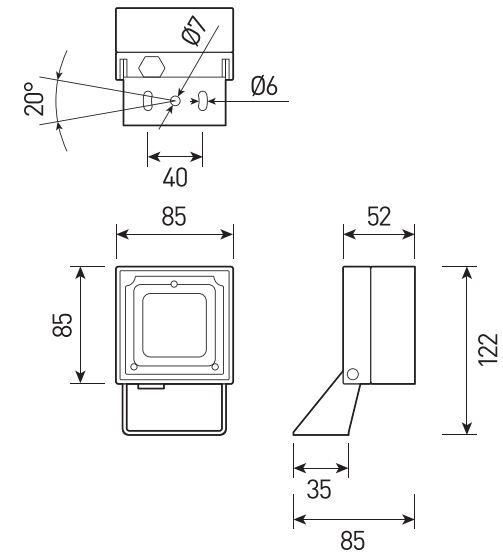

GARNET GLOWBOX XS

view

1 GARNET GLOWBOX XS bracket

2 GARNET GLOWBOX XS spike

size

1

2

GARNET GLOWBOX XS

Multifunctional spotlight for architectural lighting.

Multichip 4-in-1 RGB+W Tunable White with DMX-512 operated, mounting version: on surface, to pillar

Housing:	Pressure die-cast aluminum alloy with polyester powder paint.
Housing color:	Black, Grey, RAL
Beam angle:	2.5°, 4.5°, 8°, 12°, 15°, 20°, 30°, 45°, 60°, 10x70°, 5x20°, 15x60°
IES protection classes:	Class I (SELV)
Color temperature, K:	2700K, 3000K, 4000K, 5000K, 6000K, R, G, B, RGB 3in1, RGBW 4in1, Tunable white
Input voltage, V:	24V, 220V
Control system:	On/Off, 1-10V, DMX-512, DALI, PWM, RDM
Ingress Protection Rating, IP:	IP66
Operating temperature:	-40°C ~ +50°C
Weight:	1.6 kg

Article	Name	Power, W	Dimensions, mm	Input voltage, V	Beam angle, degrees	Color temperature, K	Weight, kg
622200032	GARNET GLOWBOX XS 10W 24V/220V IP66 Single Color	10W	85x85x90	24V, 220V	2.5°, 4.5°, 8°, 12°, 20°, 30°, 45°, 60°, 10x70°, 5x20°	2700K, 3000K, 4000K, 5000K, 6000K, R, G, B	1.6
622200034	GARNET GLOWBOX XS 8W 24V RGBW 4in1 IP66	8W	85x85x90	24V	8°, 15°, 20°, 30°, 15x60°	RGBW	1.6